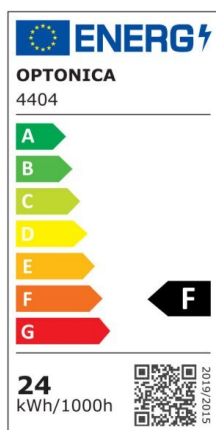

Tira de LED 22x12 24V  
24W/m 300smd  
3000K IP21

Power

24W/M

Light color

Warm  
White  
(WW)

CE

RoHS

## Datos tecnicos

Catalog number	4404
Beam angle	120°
Brand	Optonica
Product Code	ST2216-A1
Color Code	830

Color Designation	Warm White (WW)
Correlated Color Temperature	3000K
Dimmable	Yes
EAN Code	3800156644045
Energy Consumption	24 kWh/m/ 1000h
Energy Efficiency Label	F
Flux	2200lm/m
Input voltage	DC24V
Instant On	0.1s
IP	20
LED Type	SMD
LEDs/m	300
Life span	25 000 Hours
Lumen maintenance at end of service life	70%
Material	Flex PCB
On/Off Cycles	100 000x
Operating Frequency	50-60Hz
Power	24W/m
Power Factor	0.9
Power per meter	24W
Ra ≥	90
Roll	5m
Size of product	10x2 mm
Temperature	-30°C / +50°C
Warranty	3 Years
Weight of Product	107gr. /roll