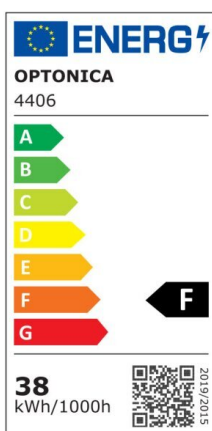

Tira de LED 22x10 24V 38W 700smd/m 3000K IP21

Power

38W/M

Light color

Warm
White
(WW)

CE

RoHS

Datos tecnicos

Catalog number	4406
Beam angle	120°
Brand	Optonica
Product Code	ST2110-A1
Color Code	830

Color Designation	Warm White (WW)
Correlated Color Temperature	3000K
Dimmable	Yes
EAN Code	3800156644069
Energy Consumption	38kWh/m /1000h
Energy Efficiency Label	F
Flux	3400lm/m
Input voltage	DC24V
Instant On	0.1s
IP	20
LED Type	SMD
LEDs/m	700
Life span	25 000 Hours
Lumen maintenance at end of service life	70%
Material	Flex PCB
On/Off Cycles	100 000x
Operating Frequency	50-60Hz
Power	38W/m
Power Factor	0.9
Power per meter	38W
Ra ≥	90
Roll	5m
Size of product	10x2 mm
Temperature	-30°C / +50°C
Warranty	3 Years
Weight of Product	129 gr./roll