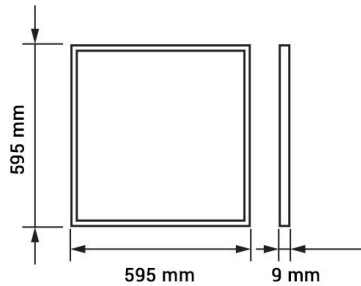

**Panel Led 48W 60x60cm
3840lm 2800K**

Power

Light color

Warm
White
(WW)

Technical specifications

Catalog number	DL2369
Beam angle	120°
Brand	Led Mall
SKU	DL2369
Color Code	828
Color Designation	Warm White (WW)

Correlated Color Temperature	2800K
Dimmable	No
EAN Code	3800156623699
Energy Consumption	48 kWh/1000h
Energy Efficiency Label	A+
Flux	3840 lm
FLUX per watt	80lm/W
Input voltage	AC175-265V
Instant On	0.2s
IP	20
Life span	25 000 Hours
Lumen maintenance at end of service life	70%
Material	Aluminium
Mercury Free	Yes
On/Off Cycles	100 000x
Operating Frequency	50-60Hz
Power	48W
Power Factor	0.9
Ra ≥	80
Items per box	6
Items per pack	2
Size of Box	640x150x635 mm
Size of package	620x610x45 mm
Size of product	595x595x9 mm
Temperature	-30°C / +50°C
Warranty	2 Years
Wattage Equivalent	384W
Weight of Product	4.160 kg.