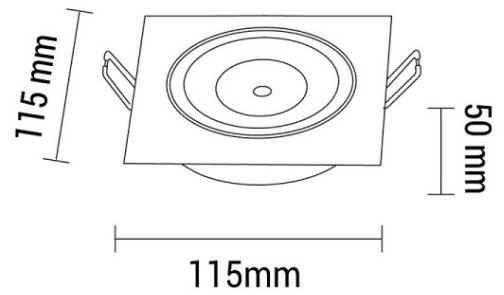

Foco downlight Led 12W Blanco Basculante 2700K

Power

12W

Light color

Warm
White
(WW)

CE

RoHS

Dimensiones de montaje: Ø 106 mm

Catalog number	3256
Beam angle	45°
Body Color	White
Brand	Optonica
Color Code	828
Color Designation	Warm White (WW)
Color Of The Shell	White
Correlated Color Temperature	2700K
Dimmable	No
Energy Consumption	12 kWh/1000h
Energy Efficiency Label	F
Flux	960lm
FLUX per watt	80lm/W
Input voltage	AC200-265V
Instant On	0.1s
IP	20
Items per box	30
Items per pack	1
LED Type	COB
Life span	30 000 Hours
Lumen maintenance at end of service life	70%
Material	Aluminium + Glass
Mercury Free	Yes
On/Off Cycles	100 000x
Operating Frequency	50-60Hz
Power	12W
Power Factor	0.5
Product Code	CB12-A1
Ra ≥	80
Montaje	106 mm
Size of product	φ116x116x50 mm
Temperature	-20°C / +50°C
Warranty	2 Years