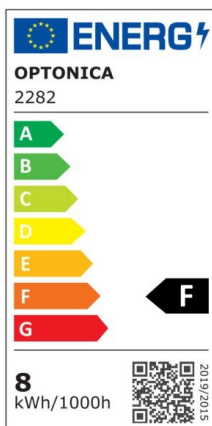

## Plafon led 8W 640lm Redondo IP65 6000K

Power

8W

Light color

White  
Light  
(WH)

CE

RoHS

# Technical specifications

Catalog number	2280
Beam angle	120°
Brand	Optonica
Product Code	DL8-A1
Color Code	860
Color Designation	White Light (WH)
Correlated Color Temperature	6000K
Dimmable	No
EAN Code	3800156622807
Energy Consumption	8 kWh/1000h
Energy Efficiency Label	F
Flux	640 lm
FLUX per watt	80lm/W
Input voltage	AC180-265V
Instant On	0.1s
IP	65
Items per box	20
Items per pack	1
Life span	25 000 Hours
Lumen maintenance at end of service life	70%
Material	PC+ABS
On/Off Cycles	25 000x
Operating Frequency	50-60Hz
Power	8W
Power Factor	0.5
Ra ≥	80
Size of Box	600x185x350 mm

Size of package	160x160x55 mm
Size of product	φ155x48 mm
Temperature	-30°C / +50°C
Warranty	2 Years
Wattage Equivalent	64W
Weight of Product	260 gr.