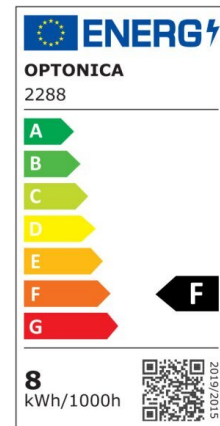

## Plafon led 8W 640lm Redondo IP65 6000K

Power

8W

Light color

White  
Light  
(WH)

CE

RoHS

# Technical specifications

Catalog number	2280
Beam angle	120°
Brand	Optonica
Product Code	DL8-A1
Color Code	860
Color Designation	White Light (WH)
Correlated Color Temperature	6000K
Dimmable	No
EAN Code	3800156622807
Energy Consumption	8 kWh/1000h
Energy Efficiency Label	F
Flux	640 lm
FLUX per watt	80lm/W
Input voltage	AC180-265V
Instant On	0.1s
IP	65
Items per box	20
Items per pack	1
Life span	25 000 Hours
Lumen maintenance at end of service life	70%
Material	PC+ABS
On/Off Cycles	25 000x
Operating Frequency	50-60Hz
Power	8W
Power Factor	0.5
Ra ≥	80
Size of Box	600x185x350 mm

Size of package	160x160x55 mm
Size of product	φ155x48 mm
Temperature	-30°C / +50°C
Warranty	2 Years
Wattage Equivalent	64W
Weight of Product	260 gr.