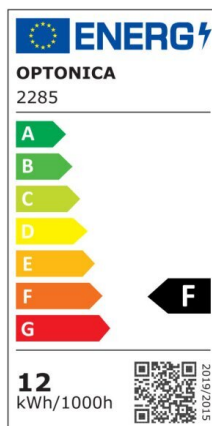

## Plafon led 8W 640lm Redondo IP65 6000K

Power

8W

Light color

White  
Light  
(WH)

CE

RoHS

# Technical specifications

Catalog number	2280
Beam angle	120°
Brand	Optonica
Product Code	DL8-A1
Color Code	860
Color Designation	White Light (WH)
Correlated Color Temperature	6000K
Dimmable	No
EAN Code	3800156622807
Energy Consumption	8 kWh/1000h
Energy Efficiency Label	F
Flux	640 lm
FLUX per watt	80lm/W
Input voltage	AC180-265V
Instant On	0.1s
IP	65
Items per box	20
Items per pack	1
Life span	25 000 Hours
Lumen maintenance at end of service life	70%
Material	PC+ABS
On/Off Cycles	25 000x
Operating Frequency	50-60Hz
Power	8W
Power Factor	0.5
Ra ≥	80
Size of Box	600x185x350 mm

Size of package	160x160x55 mm
Size of product	φ155x48 mm
Temperature	-30°C / +50°C
Warranty	2 Years
Wattage Equivalent	64W
Weight of Product	260 gr.