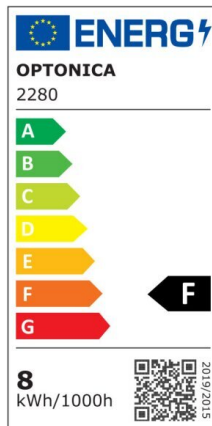

## Plafon led 8W 640lm Redondo IP65 6000K

Power

8W

Light color

White  
Light  
(WH)

CE

RoHS

# Technical specifications

Catalog number	2280
Beam angle	120°
Brand	Optonica
Product Code	DL8-A1
Color Code	860
Color Designation	White Light (WH)
Correlated Color Temperature	6000K
Dimmable	No
EAN Code	3800156622807
Energy Consumption	8 kWh/1000h
Energy Efficiency Label	F
Flux	640 lm
FLUX per watt	80lm/W
Input voltage	AC180-265V
Instant On	0.1s
IP	65
Items per box	20
Items per pack	1
Life span	25 000 Hours
Lumen maintenance at end of service life	70%
Material	PC+ABS
On/Off Cycles	25 000x
Operating Frequency	50-60Hz
Power	8W
Power Factor	0.5
Ra ≥	80
Size of Box	600x185x350 mm

Size of package	160x160x55 mm
Size of product	φ155x48 mm
Temperature	-30°C / +50°C
Warranty	2 Years
Wattage Equivalent	64W
Weight of Product	260 gr.