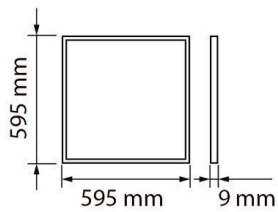

Panel led 45W 60x60cm 3600lm 6000K No flicker

Power

45W

Light color

White
Light
(WH)

CE

RoHS

Especificaciones técnicas

Catalog number	2391
Beam angle	120°
Brand	Optonica
Product Code	DL45-A1
Body Color	White
Color Code	860
Color Designation	White Light (WH)
Correlated Color Temperature	6000K
Dimmable	No
EAN Code	3800156623910
Energy Consumption	45 kWh/1000h
Energy Efficiency Label	F
Flux	3600 lm
FLUX per watt	80lm/W
Input voltage	AC175-265V
Instant On	0.1 s
IP	IP20
Items per pack	1
Life span	25000h
Lumen maintenance at end of service life	70%
Material	Plastic+Aluminium
Mercury Free	Yes
On/Off Cycles	100 000x
Operating Frequency	50-60Hz
Power Factor	0.9
Ra ≥	80
Size of product	595x595x9 mm