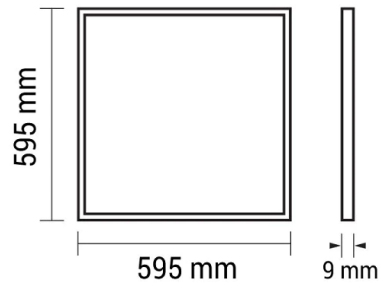

LED Panel Cloud Optic

Power

45W

Light color

White
Light
(WH)

CE

RoHS

Technical specifications

Catalog number	2780
Beam angle	120°
Brand	Optonica
Color Code	860
Color Designation	White Light (WH)
Correlated Color Temperature	6000K

EAN Code	3800156627802
Energy Efficiency Label	E
Flux	4500 Lm
FLUX per watt	100 Lm/W
Output Flux	1000 Lm
Frequency	50-60 Hz
Input voltage	AC220-240V
Instant On	0.1 s
IP	IP20
Items per pack	4 pcs/box
Life span	25000h
Lumen maintenance at end of service life	70%
Material	PC+Glass
On/Off Cycles	25 000x
Power	45W
Product Code	DL45-A3
Ra \geq	80
Size of package	650x650x30 mm
Size of product	595x595x9 mm
Temperature	-20°C/ +40°C
Warranty	2 Years
Wattage Equivalent	252W
Weight of Product	1.300 kg.