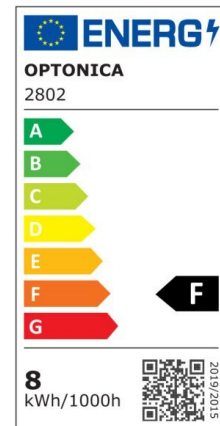

## Plafon led 8W 600lm IP54 6000K

Power

8W

Light color

White  
Light  
(WH)

CE

RoHS

## Technical specifications

Catalog number	2801
Beam angle	120°
Brand	Optonica
Body Color	White
Product Code	DL8-A2
Color Code	860

Color Designation	White Light (WH)
Color Of The Shell	White
Correlated Color Temperature	6000K
Dimmable	No
EAN Code	3800156628014
Energy Consumption	8 kWh/1000h
Energy Efficiency Label	F
Flux	640 lm
FLUX per watt	80lm/W
Input voltage	AC220-240V
Instant On	0.1s
IP	54
Items per box	32
Items per pack	1
Life span	25 000 Hours
Lumen maintenance at end of service life	70%
Material	Plastic
Mount Type	Ceiling
On/Off Cycles	25 000x
Operating Frequency	50-60Hz
Power	8W
Power Factor	0.9
Ra ≥	80
Size of package	165x95x60 mm
Size of product	160x90x51 mm
Temperature	-30°C / +50°C
Warranty	2 Years
Wattage Equivalent	40W
Weight of Product	143 gr.