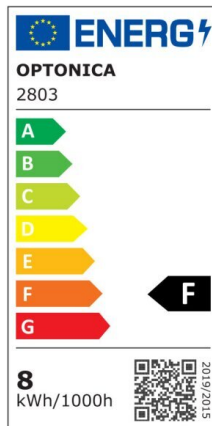

## Plafon led 8W 600lm IP54 6000K

Power

8W

Light color

White  
Light  
(WH)

CE

RoHS

## Technical specifications

Catalog number	2801
Beam angle	120°
Brand	Optonica
Body Color	White
Product Code	DL8-A2
Color Code	860

Color Designation	White Light (WH)
Color Of The Shell	White
Correlated Color Temperature	6000K
Dimmable	No
EAN Code	3800156628014
Energy Consumption	8 kWh/1000h
Energy Efficiency Label	F
Flux	640 lm
FLUX per watt	80lm/W
Input voltage	AC220-240V
Instant On	0.1s
IP	54
Items per box	32
Items per pack	1
Life span	25 000 Hours
Lumen maintenance at end of service life	70%
Material	Plastic
Mount Type	Ceiling
On/Off Cycles	25 000x
Operating Frequency	50-60Hz
Power	8W
Power Factor	0.9
Ra ≥	80
Size of package	165x95x60 mm
Size of product	160x90x51 mm
Temperature	-30°C / +50°C
Warranty	2 Years
Wattage Equivalent	40W
Weight of Product	143 gr.