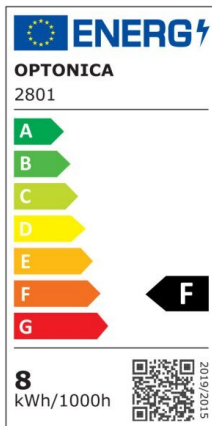

## Plafon led 8W 600lm IP54 6000K

Power

8W

Light color

White  
Light  
(WH)

CE

RoHS

## Technical specifications

Catalog number	2801
Beam angle	120°
Brand	Optonica
Body Color	White
Product Code	DL8-A2
Color Code	860

Color Designation	White Light (WH)
Color Of The Shell	White
Correlated Color Temperature	6000K
Dimmable	No
EAN Code	3800156628014
Energy Consumption	8 kWh/1000h
Energy Efficiency Label	F
Flux	640 lm
FLUX per watt	80lm/W
Input voltage	AC220-240V
Instant On	0.1s
IP	54
Items per box	32
Items per pack	1
Life span	25 000 Hours
Lumen maintenance at end of service life	70%
Material	Plastic
Mount Type	Ceiling
On/Off Cycles	25 000x
Operating Frequency	50-60Hz
Power	8W
Power Factor	0.9
Ra ≥	80
Size of package	165x95x60 mm
Size of product	160x90x51 mm
Temperature	-30°C / +50°C
Warranty	2 Years
Wattage Equivalent	40W
Weight of Product	143 gr.