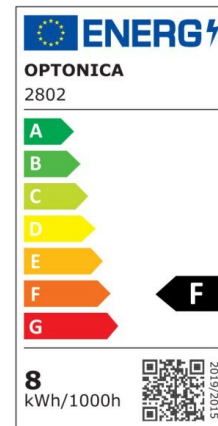

Plafon led 8W 600lm IP54 4500K

Power

8W

Light color

Neutral
White
(NW)

CE

RoHS

Technical specifications

Catalog number	2802
Beam angle	120°
Brand	Optonica
Body Color	White
Product Code	DL8-A2
Color Code	845

Color Designation	Neutral White (NW)
Color Of The Shell	White
Correlated Color Temperature	4500K
Dimmable	No
EAN Code	3800156628021
Energy Consumption	8 kWh/1000h
Energy Efficiency Label	F
Flux	600 lm
FLUX per watt	75lm/W
Input voltage	AC220-240V
Instant On	0.1s
IP	54
Items per box	32
Items per pack	1
Life span	25 000 Hours
Lumen maintenance at end of service life	70%
Material	Plastic
Mount Type	Ceiling
On/Off Cycles	25 000x
Operating Frequency	50-60Hz
Power	8W
Power Factor	0.9
Ra ≥	80
Size of package	165x95x60 mm
Size of product	160x90x51 mm
Temperature	-30°C / +50°C
Warranty	2 Years
Wattage Equivalent	40W
Weight of Product	143 gr.