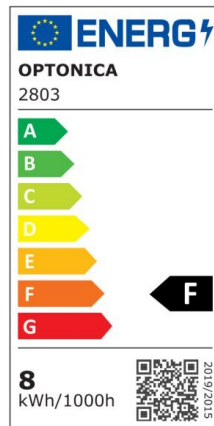

Plafon led 8W 600lm IP54 4500K

Power

8W

Light color

Neutral
White
(NW)

CE

RoHS

Technical specifications

Catalog number	2802
Beam angle	120°
Brand	Optonica
Body Color	White
Product Code	DL8-A2
Color Code	845

Color Designation	Neutral White (NW)
Color Of The Shell	White
Correlated Color Temperature	4500K
Dimmable	No
EAN Code	3800156628021
Energy Consumption	8 kWh/1000h
Energy Efficiency Label	F
Flux	600 lm
FLUX per watt	75lm/W
Input voltage	AC220-240V
Instant On	0.1s
IP	54
Items per box	32
Items per pack	1
Life span	25 000 Hours
Lumen maintenance at end of service life	70%
Material	Plastic
Mount Type	Ceiling
On/Off Cycles	25 000x
Operating Frequency	50-60Hz
Power	8W
Power Factor	0.9
Ra ≥	80
Size of package	165x95x60 mm
Size of product	160x90x51 mm
Temperature	-30°C / +50°C
Warranty	2 Years
Wattage Equivalent	40W
Weight of Product	143 gr.