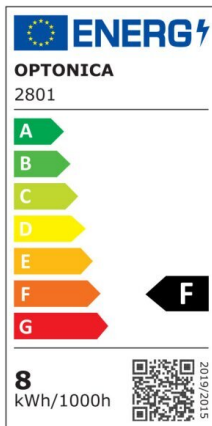

Plafon led 8W 600lm IP54 4500K

Power

8W

Light color

Neutral
White
(NW)

CE

RoHS

Technical specifications

Catalog number	2802
Beam angle	120°
Brand	Optonica
Body Color	White
Product Code	DL8-A2
Color Code	845

Color Designation	Neutral White (NW)
Color Of The Shell	White
Correlated Color Temperature	4500K
Dimmable	No
EAN Code	3800156628021
Energy Consumption	8 kWh/1000h
Energy Efficiency Label	F
Flux	600 lm
FLUX per watt	75lm/W
Input voltage	AC220-240V
Instant On	0.1s
IP	54
Items per box	32
Items per pack	1
Life span	25 000 Hours
Lumen maintenance at end of service life	70%
Material	Plastic
Mount Type	Ceiling
On/Off Cycles	25 000x
Operating Frequency	50-60Hz
Power	8W
Power Factor	0.9
Ra ≥	80
Size of package	165x95x60 mm
Size of product	160x90x51 mm
Temperature	-30°C / +50°C
Warranty	2 Years
Wattage Equivalent	40W
Weight of Product	143 gr.