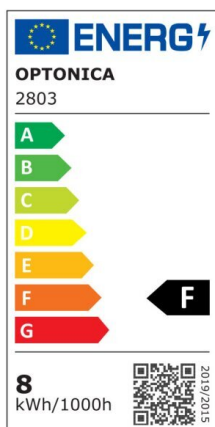

Plafon led 8W 600lm IP54 2700K

Power

8W

Light color

Warm
White
(WW)

CE

RoHS

Technical specifications

Catalog number	2803
Beam angle	120°
Brand	Optonica
Body Color	White
Product Code	DL8-A2
Color Code	827

Color Designation	Warm White (WW)
Color Of The Shell	White
Correlated Color Temperature	2700K
Dimmable	No
EAN Code	3800156628038
Energy Consumption	8 kWh/1000h
Energy Efficiency Label	F
Flux	600 lm
FLUX per watt	75lm/W
Input voltage	AC220-240V
Instant On	0.1s
IP	54
Items per box	32
Items per pack	1
Life span	25 000 Hours
Lumen maintenance at end of service life	70%
Material	Plastic
Mount Type	Ceiling
On/Off Cycles	25 000x
Operating Frequency	50-60Hz
Power	8W
Power Factor	0.9
Ra ≥	80
Size of package	165x95x60 mm
Size of product	160x90x51 mm
Temperature	-30°C / +50°C
Warranty	2 Years
Wattage Equivalent	40W
Weight of Product	143 gr.