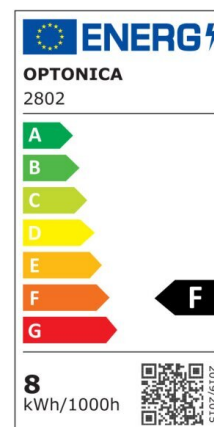

Plafon led 8W 600lm IP54 2700K

Power

8W

Light color

Warm
White
(WW)

CE

RoHS

Technical specifications

Catalog number	2803
Beam angle	120°
Brand	Optonica
Body Color	White
Product Code	DL8-A2
Color Code	827

Color Designation	Warm White (WW)
Color Of The Shell	White
Correlated Color Temperature	2700K
Dimmable	No
EAN Code	3800156628038
Energy Consumption	8 kWh/1000h
Energy Efficiency Label	F
Flux	600 lm
FLUX per watt	75lm/W
Input voltage	AC220-240V
Instant On	0.1s
IP	54
Items per box	32
Items per pack	1
Life span	25 000 Hours
Lumen maintenance at end of service life	70%
Material	Plastic
Mount Type	Ceiling
On/Off Cycles	25 000x
Operating Frequency	50-60Hz
Power	8W
Power Factor	0.9
Ra ≥	80
Size of package	165x95x60 mm
Size of product	160x90x51 mm
Temperature	-30°C / +50°C
Warranty	2 Years
Wattage Equivalent	40W
Weight of Product	143 gr.