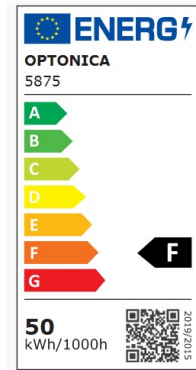

Foco proyector Led 50W SMD
4250lm IP65 Blanco Exterior 4500K
5 años de garantia

Power

50W

Light color

Neutral
White
(NW)

CE

RoHS

Especificaciones técnicas

Catalog number	FL5875
Beam angle	150°
Body Color	White
Brand	Optonica
Color Code	845
Color Designation	Neutral White (NW)
Color Of The Shell	White
Correlated Color Temperature	4500K
Dimmable	No
EAN Code	3800156658752
Energy Consumption	50 kWh/1000h
Energy Efficiency Label	A+
Flux	4250 lm
FLUX per watt	85lm/W

Input voltage	AC220-240V
IP	65
Items per box	20
Items per pack	1
LED Type	SMD
Life span	25 000 Hours
Lumen maintenance at end of service life	70%
Material	PC+Aluminium
Mercury Free	Yes
On/Off Cycles	100 000x
Operating Frequency	50-60Hz
Power	50W
Power Factor	0.95
Size of product	227x185x26 mm
SKU	FL5875
Temperature	-30°C / +50°C
Warranty	5 Years
Wattage Equivalent	300W
Weight of Product	800 gr.