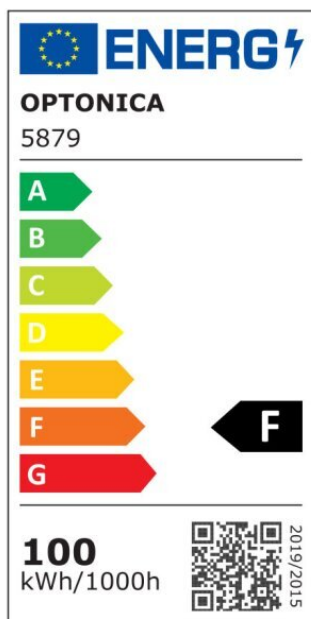

Foco proyector Led 100W SMD
8500lm IP65 Blanco Exterior
2800K 5 años de garantia

Potencia

100W

Color de luz

Warm
White
(WW)

CE

RoHS

Especificaciones técnicas

| | |
|--------------------|----------|
| Número de catálogo | FL5879 |
| Beam angle | 150° |
| Brand | Optonica |

| | |
|--|----------------|
| Color Code | 828 |
| Color Designation | Blanco Calido |
| Color del cuerpo | White |
| Correlated Color Temperature | 2800K |
| Dimmable | No |
| EAN Code | 3800156658790 |
| Energy Consumption | 100 kWh/1000h |
| Energy Efficiency Label | F |
| Flux | 8500 lm |
| FLUX per watt | 85lm/W |
| Input voltage | AC220-240V |
| Instant On | 0.1s |
| IP | 65 |
| Items per box | 10 |
| Items per pack | 1 |
| LED Type | SMD |
| Life span | 25 000 Hours |
| Lumen maintenance at end of service life | 70% |
| Material | PC+Aluminium |
| Mercury Free | Yes |
| On/Off Cycles | 100 000x |
| Operating Frequency | 50-60Hz |
| Peso | 1.970kg |
| Power | 100W |
| Power Factor | 0.95 |
| Size of Box | 514x215x340 mm |
| Size of package | 330x255x40 mm |
| Size of product | 305x225x25 mm |
| Wattage Equivalent | 600w |
| Temperature | -30°C / +50°C |
| Warranty | 5 Years |