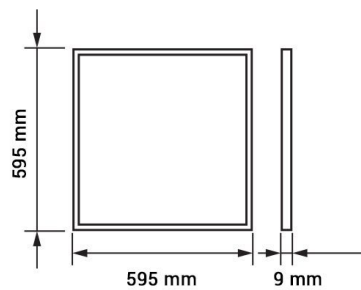

LED Panel 60x60

Power

36W

Light color

White
Light
(WH)

CE

RoHS

Datos tecnicos

Catalog number	DL2350
Beam angle	120°
Brand	Optonica
SKU	DL2350
Color Code	860
Color Designation	White Light (WH)

Correlated Color Temperature	6000K
Dimmable	No
EAN Code	3800156623507
Energy Consumption	36 kWh/1000h
Energy Efficiency Label	A+
Flux	2500 lm
FLUX per watt	70lm/W
Input voltage	AC175-265V
Instant On	0.2s
IP	20
Life span	25 000 Hours
Lumen maintenance at end of service life	70%
Material	Aluminium
Mercury Free	Yes
On/Off Cycles	100 000x
Operating Frequency	50-60Hz
Power	36W
Power Factor	0.9
Ra ≥	80
Size of Box	620x110x625 mm
Size of package	610x610x30 mm
Size of product	595x595x9 mm
Temperature	-30°C / +50°C
Warranty	2 Years
Wattage Equivalent	288W
Weight of Product	3.500 kg.