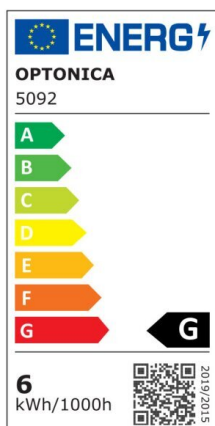

## Guirnalda NEGRA con 20un. de bombillas E27(G45)-6W- Dif.Colores-IP65-13m

Power

6W

Light color

CE

RoHS

## Datos tecnicos

Catalog number	5092
Body Color	Black
Brand	Optonica
Product Code	OT1-A5
Color Of The Shell	Black
EAN Code	3800156650923

Energy Efficiency Label	G
Flux	300lm
FLUX per watt	50lm/W
Input voltage	AC220-240V
Instant On	0.1s
IP	65
Items per box	10
Items per pack	1
Lumen maintenance at end of service life	70%
On/Off Cycles	25 000x
Operating Frequency	50-60Hz
Power	6W
Power Factor	0.5
Size of package	290x280x110 mm
Size of product	13m
Temperature	-30°C / +50°C
Weight of Product	1.320 kg.
Warranty	3 Years