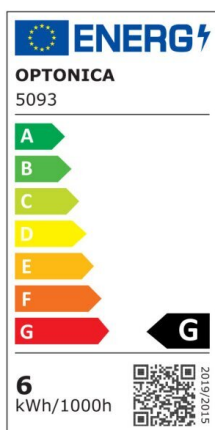

## Guirnalda Exterior IP65 20xE27(G45), 6W, 420lm-6000K-13m

Power

6W

Light color

White  
Light  
(WH)

CE

RoHS

|  |                      |
|--|----------------------|
| Color Designation                        | White Light (WH)     |
| Color Of The Shell                       | Black                |
| Correlated Color Temperature             | 6000K                |
| EAN Code                                 | 3800156650930        |
| Energy Consumption                       | 6 kWh/1000h          |
| Energy Efficiency Label                  | G                    |
| Flux                                     | 420lm                |
| FLUX per watt                            | 70lm/W               |
| Input voltage                            | AC220-240V           |
| Instant On                               | 0.1s                 |
| IP                                       | 65                   |
| Items per box                            | 10                   |
| Life span                                | 25 000 Hours         |
| Lumen maintenance at end of service life | 70%                  |
| On/Off Cycles                            | 25 000x              |
| Operating Voltage                        | 24V adapter operated |
| Operating Frequency                      | 50-60Hz              |
| Power                                    | 6W                   |
| Power Factor                             | 0.5                  |
| Size of package                          | 380x280x110 mm       |
| Size of product                          | 13m                  |
| Temperature                              | -30°C / +50°C        |
| Weight of Product                        | 1.320 kg.            |
| Warranty                                 | 3 Years              |