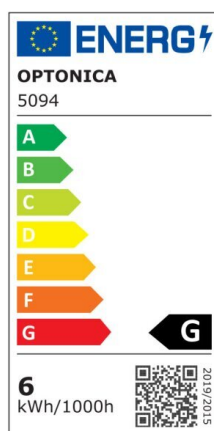

## Guirnalda Exterior IP65 20xE27(G45), 6W, 420lm-2700K-13m

Power

6W

Light color

Warm  
White  
(WW)

CE

RoHS

## Technical specifications

Catalog number	5094
Body Color	White
Brand	Optonica
Product Code	OT1-A5
Color Code	827

Color Designation	Warm White (WW)
Color Of The Shell	White
Correlated Color Temperature	2700K
EAN Code	3800156650947
Energy Consumption	6 kWh/1000h
Energy Efficiency Label	G
Flux	420lm
FLUX per watt	70lm/W
Input voltage	AC220-240V
Instant On	0.1s
IP	65
Items per box	10
Life span	25 000 Hours
Lumen maintenance at end of service life	70%
On/Off Cycles	25 000x
Operating Voltage	24V adapter operated
Operating Frequency	50-60Hz
Power	6W
Power Factor	0.5
Size of package	380x280x110 mm
Size of product	13m
Temperature	-30°C / +50°C
Weight of Product	1.320 kg.
Warranty	3 Years