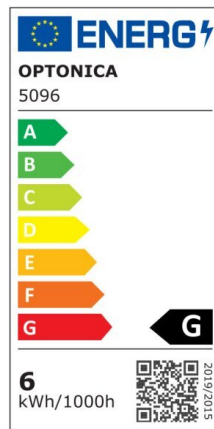

## Guirnalda Blanca Exterior IP65 20xE27(G45), 6W, 420lm-2700K-13m

Power

6W

Light color

Warm  
White  
(WW)

CE

RoHS

## Datos tecnicos

Catalog number	5096
Body Color	White
Brand	Optonica
Product Code	OT1-A5
Color Code	827

Color Designation	Warm White (WW)
Color Of The Shell	White
Correlated Color Temperature	2700K
EAN Code	3800156650961
Energy Consumption	6 kWh/1000h
Energy Efficiency Label	G
Flux	420lm
FLUX per watt	70lm/W
Input voltage	AC220-240V
Instant On	0.1s
IP	65
Items per box	10
Life span	25 000 Hours
Lumen maintenance at end of service life	70%
On/Off Cycles	25 000x
Operating Voltage	24V adapter operated
Operating Frequency	50-60Hz
Power	6W
Power Factor	0.5
Size of package	380x280x110 mm
Size of product	13m
Temperature	-30°C / +50°C
Weight of Product	1.305 kg.
Warranty	3 Years