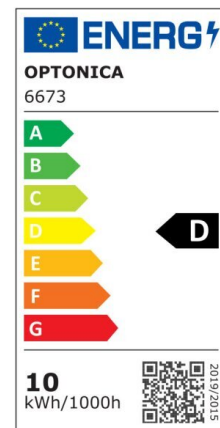

Regleta LED 10W 30cm 120° 800lm IP20 6000K

Power

10W

Light color

White
Light
(WH)

CE

RoHS

Technical specifications

Catalog number	6671
Beam angle	120°
Brand	Optonica
Product Code	OT10-A2
Color Code	860
Color Designation	White Light (WH)
Correlated Color Temperature	6000K
Dimmable	No
EAN Code	3800156666719
Energy Consumption	10 kWh/1000h
Energy Efficiency Label	D
Flux	1150 lm
FLUX per watt	115 lm/W
Input voltage	AC220-240V

Instant On	100% - 0.1s
IP	20
Items per box	40
Items per pack	1
Life span	25 000 Hours
Lumen maintenance at end of service life	70%
Material	Plastic + Aluminium
On/Off Cycles	25 000x
Operating Frequency	50-60Hz
Power	10W
Power Factor	>0.5
Ra ≥	80
Size of package	300x70x20 mm
Size of product	300x70x20 mm
Temperature	-30°C / +50°C
Warranty	2 Years
Weight of Product	170 gr.