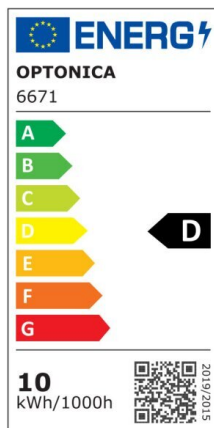

Regleta LED 10W 30cm 120° 800lm IP20 6000K

Power

10W

Light color

White
Light
(WH)

CE

RoHS

Technical specifications

Catalog number	6671
Beam angle	120°
Brand	Optonica
Product Code	OT10-A2
Color Code	860
Color Designation	White Light (WH)
Correlated Color Temperature	6000K
Dimmable	No
EAN Code	3800156666719
Energy Consumption	10 kWh/1000h
Energy Efficiency Label	D
Flux	1150 lm
FLUX per watt	115 lm/W
Input voltage	AC220-240V

Instant On	100% - 0.1s
IP	20
Items per box	40
Items per pack	1
Life span	25 000 Hours
Lumen maintenance at end of service life	70%
Material	Plastic + Aluminium
On/Off Cycles	25 000x
Operating Frequency	50-60Hz
Power	10W
Power Factor	>0.5
Ra ≥	80
Size of package	300x70x20 mm
Size of product	300x70x20 mm
Temperature	-30°C / +50°C
Warranty	2 Years
Weight of Product	170 gr.