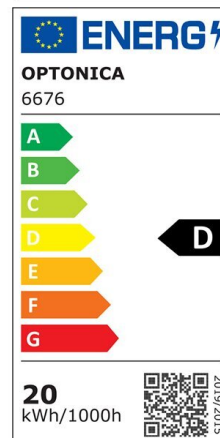

Regleta LED 10W 30cm 120° 800lm IP20 6000K

Power

10W

Light color

White
Light
(WH)

CE

RoHS

Technical specifications

Catalog number	6671
Beam angle	120°
Brand	Optonica
Product Code	OT10-A2
Color Code	860
Color Designation	White Light (WH)
Correlated Color Temperature	6000K
Dimmable	No
EAN Code	3800156666719
Energy Consumption	10 kWh/1000h
Energy Efficiency Label	D
Flux	1150 lm
FLUX per watt	115 lm/W
Input voltage	AC220-240V

Instant On	100% - 0.1s
IP	20
Items per box	40
Items per pack	1
Life span	25 000 Hours
Lumen maintenance at end of service life	70%
Material	Plastic + Aluminium
On/Off Cycles	25 000x
Operating Frequency	50-60Hz
Power	10W
Power Factor	>0.5
Ra ≥	80
Size of package	300x70x20 mm
Size of product	300x70x20 mm
Temperature	-30°C / +50°C
Warranty	2 Years
Weight of Product	170 gr.