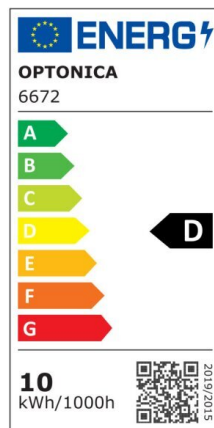

Regleta LED 10W 30cm 120° 800lm IP20 6000K

Power

10W

Light color

White
Light
(WH)

CE

RoHS

Technical specifications

Catalog number	6671
Beam angle	120°
Brand	Optonica
Product Code	OT10-A2
Color Code	860
Color Designation	White Light (WH)
Correlated Color Temperature	6000K
Dimmable	No
EAN Code	3800156666719
Energy Consumption	10 kWh/1000h
Energy Efficiency Label	D
Flux	1150 lm
FLUX per watt	115 lm/W
Input voltage	AC220-240V

Instant On	100% - 0.1s
IP	20
Items per box	40
Items per pack	1
Life span	25 000 Hours
Lumen maintenance at end of service life	70%
Material	Plastic + Aluminium
On/Off Cycles	25 000x
Operating Frequency	50-60Hz
Power	10W
Power Factor	>0.5
Ra ≥	80
Size of package	300x70x20 mm
Size of product	300x70x20 mm
Temperature	-30°C / +50°C
Warranty	2 Years
Weight of Product	170 gr.