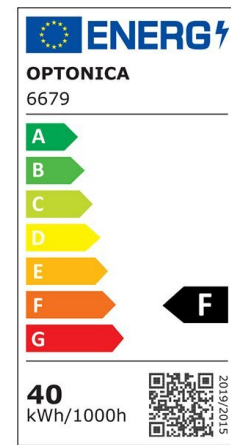

Regleta LED 10W 30cm 120° 800lm IP20 6000K

Power

10W

Light color

White
Light
(WH)

CE

RoHS

Technical specifications

Catalog number	6671
Beam angle	120°
Brand	Optonica
Product Code	OT10-A2
Color Code	860
Color Designation	White Light (WH)
Correlated Color Temperature	6000K
Dimmable	No
EAN Code	3800156666719
Energy Consumption	10 kWh/1000h
Energy Efficiency Label	D
Flux	1150 lm
FLUX per watt	115 lm/W
Input voltage	AC220-240V

Instant On	100% - 0.1s
IP	20
Items per box	40
Items per pack	1
Life span	25 000 Hours
Lumen maintenance at end of service life	70%
Material	Plastic + Aluminium
On/Off Cycles	25 000x
Operating Frequency	50-60Hz
Power	10W
Power Factor	>0.5
Ra ≥	80
Size of package	300x70x20 mm
Size of product	300x70x20 mm
Temperature	-30°C / +50°C
Warranty	2 Years
Weight of Product	170 gr.