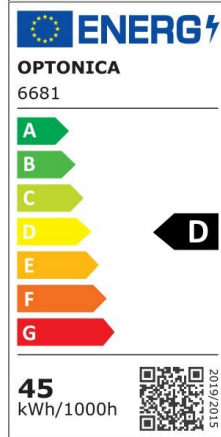

## Regleta LED 10W 30cm 120° 800lm IP20 4500K

Power

10W

Light color

Neutral  
White

CE

RoHS

## Technical specifications

Catalog number	6672
Beam angle	120°
Brand	Optonica
Product Code	OT10-A2
Color Code	840
Color Designation	Neutral White
Correlated Color Temperature	4000K
Dimmable	No
EAN Code	3800156666726
Energy Consumption	10 kWh/1000h
Energy Efficiency Label	D
Flux	1150 lm
FLUX per watt	115 lm/W
Input voltage	AC220-240V

Instant On	100% - 0.1s
IP	20
Items per box	40
Items per pack	1
Life span	25 000 Hours
Lumen maintenance at end of service life	70%
Material	Plastic + Aluminium
On/Off Cycles	25 000x
Operating Frequency	50-60Hz
Power	10W
Power Factor	>0.5
Ra ≥	80
Size of package	300x70x20 mm
Size of product	300x70x20 mm
Temperature	-30°C / +50°C
Warranty	2 Years
Weight of Product	170 gr.