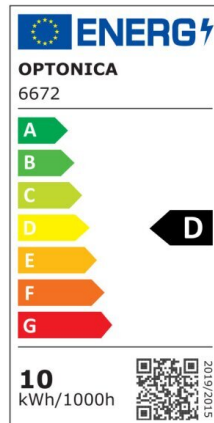

## Regleta LED 10W 30cm 120° 800lm IP20 4500K

Power

10W

Light color

Neutral  
White

CE

RoHS

## Technical specifications

Catalog number	6672
Beam angle	120°
Brand	Optonica
Product Code	OT10-A2
Color Code	840
Color Designation	Neutral White
Correlated Color Temperature	4000K
Dimmable	No
EAN Code	3800156666726
Energy Consumption	10 kWh/1000h
Energy Efficiency Label	D
Flux	1150 lm
FLUX per watt	115 lm/W
Input voltage	AC220-240V

Instant On	100% - 0.1s
IP	20
Items per box	40
Items per pack	1
Life span	25 000 Hours
Lumen maintenance at end of service life	70%
Material	Plastic + Aluminium
On/Off Cycles	25 000x
Operating Frequency	50-60Hz
Power	10W
Power Factor	>0.5
Ra ≥	80
Size of package	300x70x20 mm
Size of product	300x70x20 mm
Temperature	-30°C / +50°C
Warranty	2 Years
Weight of Product	170 gr.