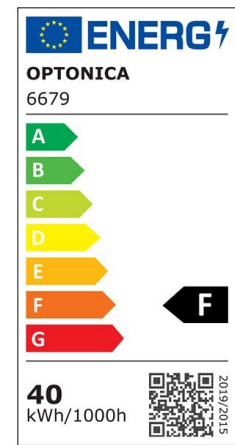

## Regleta LED 10W 30cm 120° 800lm IP20 4500K

Power

10W

Light color

Neutral  
White

CE

RoHS

## Technical specifications

Catalog number	6672
Beam angle	120°
Brand	Optonica
Product Code	OT10-A2
Color Code	840
Color Designation	Neutral White
Correlated Color Temperature	4000K
Dimmable	No
EAN Code	3800156666726
Energy Consumption	10 kWh/1000h
Energy Efficiency Label	D
Flux	1150 lm
FLUX per watt	115 lm/W
Input voltage	AC220-240V

Instant On	100% - 0.1s
IP	20
Items per box	40
Items per pack	1
Life span	25 000 Hours
Lumen maintenance at end of service life	70%
Material	Plastic + Aluminium
On/Off Cycles	25 000x
Operating Frequency	50-60Hz
Power	10W
Power Factor	>0.5
Ra ≥	80
Size of package	300x70x20 mm
Size of product	300x70x20 mm
Temperature	-30°C / +50°C
Warranty	2 Years
Weight of Product	170 gr.