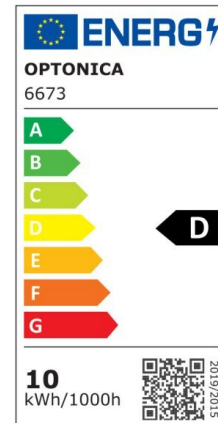

## Regleta LED 10W 30cm 120° 800lm IP20 4500K

Power

10W

Light color

Neutral  
White

CE

RoHS

## Technical specifications

Catalog number	6672
Beam angle	120°
Brand	Optonica
Product Code	OT10-A2
Color Code	840
Color Designation	Neutral White
Correlated Color Temperature	4000K
Dimmable	No
EAN Code	3800156666726
Energy Consumption	10 kWh/1000h
Energy Efficiency Label	D
Flux	1150 lm
FLUX per watt	115 lm/W
Input voltage	AC220-240V

Instant On	100% - 0.1s
IP	20
Items per box	40
Items per pack	1
Life span	25 000 Hours
Lumen maintenance at end of service life	70%
Material	Plastic + Aluminium
On/Off Cycles	25 000x
Operating Frequency	50-60Hz
Power	10W
Power Factor	>0.5
Ra ≥	80
Size of package	300x70x20 mm
Size of product	300x70x20 mm
Temperature	-30°C / +50°C
Warranty	2 Years
Weight of Product	170 gr.