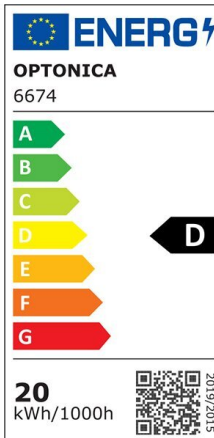

## Regleta LED 10W 30cm 120° 800lm IP20 4500K

Power

10W

Light color

Neutral  
White

CE

RoHS

## Technical specifications

Catalog number	6672
Beam angle	120°
Brand	Optonica
Product Code	OT10-A2
Color Code	840
Color Designation	Neutral White
Correlated Color Temperature	4000K
Dimmable	No
EAN Code	3800156666726
Energy Consumption	10 kWh/1000h
Energy Efficiency Label	D
Flux	1150 lm
FLUX per watt	115 lm/W
Input voltage	AC220-240V

Instant On	100% - 0.1s
IP	20
Items per box	40
Items per pack	1
Life span	25 000 Hours
Lumen maintenance at end of service life	70%
Material	Plastic + Aluminium
On/Off Cycles	25 000x
Operating Frequency	50-60Hz
Power	10W
Power Factor	>0.5
Ra ≥	80
Size of package	300x70x20 mm
Size of product	300x70x20 mm
Temperature	-30°C / +50°C
Warranty	2 Years
Weight of Product	170 gr.