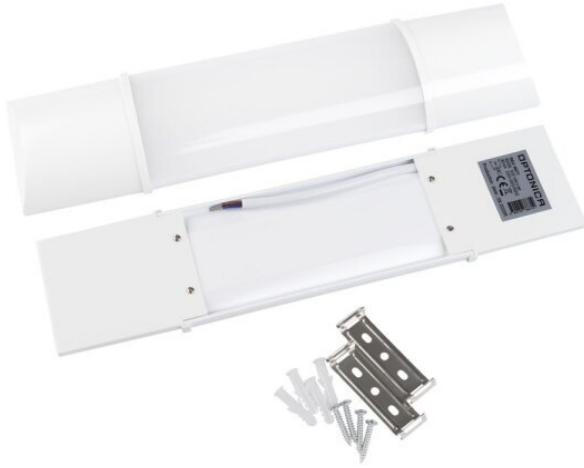

## Regleta LED 10W 30cm 120° 800lm IP20 4500K

Power

10W

Light color

Neutral  
White

CE

RoHS

## Technical specifications

Catalog number	6672
Beam angle	120°
Brand	Optonica
Product Code	OT10-A2
Color Code	840
Color Designation	Neutral White
Correlated Color Temperature	4000K
Dimmable	No
EAN Code	3800156666726
Energy Consumption	10 kWh/1000h
Energy Efficiency Label	D
Flux	1150 lm
FLUX per watt	115 lm/W
Input voltage	AC220-240V

Instant On	100% - 0.1s
IP	20
Items per box	40
Items per pack	1
Life span	25 000 Hours
Lumen maintenance at end of service life	70%
Material	Plastic + Aluminium
On/Off Cycles	25 000x
Operating Frequency	50-60Hz
Power	10W
Power Factor	>0.5
Ra ≥	80
Size of package	300x70x20 mm
Size of product	300x70x20 mm
Temperature	-30°C / +50°C
Warranty	2 Years
Weight of Product	170 gr.