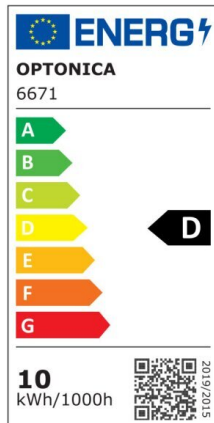

## Regleta LED 10W 30cm 120° 800lm IP20 4500K

Power

10W

Light color

Neutral  
White

CE

RoHS

## Technical specifications

Catalog number	6672
Beam angle	120°
Brand	Optonica
Product Code	OT10-A2
Color Code	840
Color Designation	Neutral White
Correlated Color Temperature	4000K
Dimmable	No
EAN Code	3800156666726
Energy Consumption	10 kWh/1000h
Energy Efficiency Label	D
Flux	1150 lm
FLUX per watt	115 lm/W
Input voltage	AC220-240V

Instant On	100% - 0.1s
IP	20
Items per box	40
Items per pack	1
Life span	25 000 Hours
Lumen maintenance at end of service life	70%
Material	Plastic + Aluminium
On/Off Cycles	25 000x
Operating Frequency	50-60Hz
Power	10W
Power Factor	>0.5
Ra ≥	80
Size of package	300x70x20 mm
Size of product	300x70x20 mm
Temperature	-30°C / +50°C
Warranty	2 Years
Weight of Product	170 gr.