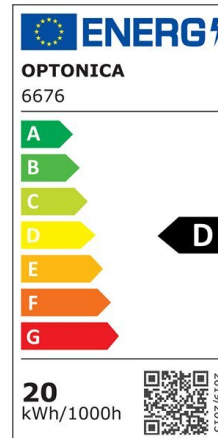

## Regleta LED 10W 30cm 120° 800lm IP20 4500K

Power

10W

Light color

Neutral  
White

CE

RoHS

## Technical specifications

Catalog number	6672
Beam angle	120°
Brand	Optonica
Product Code	OT10-A2
Color Code	840
Color Designation	Neutral White
Correlated Color Temperature	4000K
Dimmable	No
EAN Code	3800156666726
Energy Consumption	10 kWh/1000h
Energy Efficiency Label	D
Flux	1150 lm
FLUX per watt	115 lm/W
Input voltage	AC220-240V

Instant On	100% - 0.1s
IP	20
Items per box	40
Items per pack	1
Life span	25 000 Hours
Lumen maintenance at end of service life	70%
Material	Plastic + Aluminium
On/Off Cycles	25 000x
Operating Frequency	50-60Hz
Power	10W
Power Factor	>0.5
Ra ≥	80
Size of package	300x70x20 mm
Size of product	300x70x20 mm
Temperature	-30°C / +50°C
Warranty	2 Years
Weight of Product	170 gr.