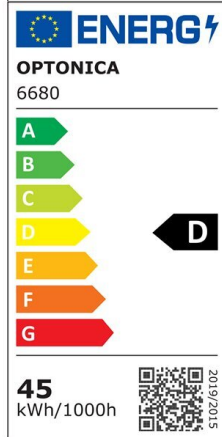

## Regleta LED 10W 30cm 120° 800lm IP20 4500K

Power

10W

Light color

Neutral  
White

CE

RoHS

## Technical specifications

Catalog number	6672
Beam angle	120°
Brand	Optonica
Product Code	OT10-A2
Color Code	840
Color Designation	Neutral White
Correlated Color Temperature	4000K
Dimmable	No
EAN Code	3800156666726
Energy Consumption	10 kWh/1000h
Energy Efficiency Label	D
Flux	1150 lm
FLUX per watt	115 lm/W
Input voltage	AC220-240V

Instant On	100% - 0.1s
IP	20
Items per box	40
Items per pack	1
Life span	25 000 Hours
Lumen maintenance at end of service life	70%
Material	Plastic + Aluminium
On/Off Cycles	25 000x
Operating Frequency	50-60Hz
Power	10W
Power Factor	>0.5
Ra ≥	80
Size of package	300x70x20 mm
Size of product	300x70x20 mm
Temperature	-30°C / +50°C
Warranty	2 Years
Weight of Product	170 gr.