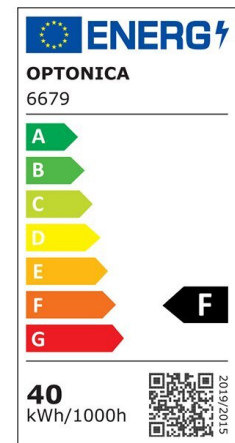

Regleta LED 20W 60cm 1660lm 120° IP21 4500K

Power

20W

Light color

Neutral
White
(NW)

CE

RoHS

Technical specifications

Catalog number	6675
Beam angle	120°
Brand	Optonica
Product Code	OT20-A1
Color Code	840
Color Designation	Neutral White (NW)
Correlated Color Temperature	4000K

Dimmable	No
EAN Code	3800156666757
Energy Consumption	20 kWh/1000h
Energy Efficiency Label	D
Flux	2300 lm
FLUX per watt	115 lm/W
Input voltage	AC220-240V
Instant On	100% - 0.1s
IP	20
Items per box	40
Items per pack	1
Life span	25 000 Hours
Lumen maintenance at end of service life	70%
Material	Plastic + Aluminium
On/Off Cycles	25 000x
Operating Frequency	50-60Hz
Power	20W
Power Factor	>0.5
Ra ≥	80
Size of package	630x75x28 mm
Size of product	600x70x20 mm
Temperature	-30°C / +50°C
Warranty	2 Years
Weight of Product	250 gr.