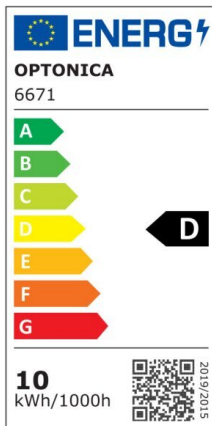

Regleta LED 20W 60cm 1660lm 120° IP21 4500K

Power

20W

Light color

Neutral
White
(NW)

CE

RoHS

Technical specifications

Catalog number	6675
Beam angle	120°
Brand	Optonica
Product Code	OT20-A1
Color Code	840
Color Designation	Neutral White (NW)
Correlated Color Temperature	4000K

Dimmable	No
EAN Code	3800156666757
Energy Consumption	20 kWh/1000h
Energy Efficiency Label	D
Flux	2300 lm
FLUX per watt	115 lm/W
Input voltage	AC220-240V
Instant On	100% - 0.1s
IP	20
Items per box	40
Items per pack	1
Life span	25 000 Hours
Lumen maintenance at end of service life	70%
Material	Plastic + Aluminium
On/Off Cycles	25 000x
Operating Frequency	50-60Hz
Power	20W
Power Factor	>0.5
Ra ≥	80
Size of package	630x75x28 mm
Size of product	600x70x20 mm
Temperature	-30°C / +50°C
Warranty	2 Years
Weight of Product	250 gr.