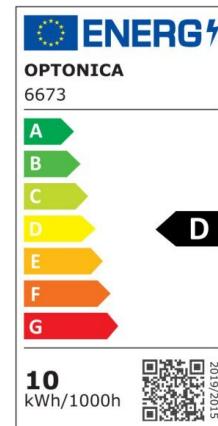

Regleta LED 20W 60cm 1660lm 120° IP21 4500K

Power

20W

Light color

Neutral
White
(NW)

CE

RoHS

Technical specifications

Catalog number	6675
Beam angle	120°
Brand	Optonica
Product Code	OT20-A1
Color Code	840
Color Designation	Neutral White (NW)
Correlated Color Temperature	4000K

Dimmable	No
EAN Code	3800156666757
Energy Consumption	20 kWh/1000h
Energy Efficiency Label	D
Flux	2300 lm
FLUX per watt	115 lm/W
Input voltage	AC220-240V
Instant On	100% - 0.1s
IP	20
Items per box	40
Items per pack	1
Life span	25 000 Hours
Lumen maintenance at end of service life	70%
Material	Plastic + Aluminium
On/Off Cycles	25 000x
Operating Frequency	50-60Hz
Power	20W
Power Factor	>0.5
Ra ≥	80
Size of package	630x75x28 mm
Size of product	600x70x20 mm
Temperature	-30°C / +50°C
Warranty	2 Years
Weight of Product	250 gr.