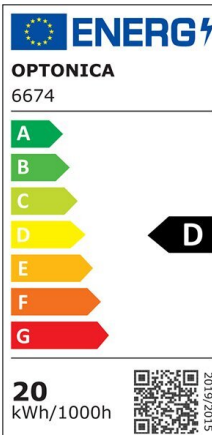

Regleta LED 20W 60cm 1660lm 120° IP21 4500K

Power

20W

Light color

Neutral
White
(NW)

CE

RoHS

Technical specifications

Catalog number	6675
Beam angle	120°
Brand	Optonica
Product Code	OT20-A1
Color Code	840
Color Designation	Neutral White (NW)
Correlated Color Temperature	4000K

Dimmable	No
EAN Code	3800156666757
Energy Consumption	20 kWh/1000h
Energy Efficiency Label	D
Flux	2300 lm
FLUX per watt	115 lm/W
Input voltage	AC220-240V
Instant On	100% - 0.1s
IP	20
Items per box	40
Items per pack	1
Life span	25 000 Hours
Lumen maintenance at end of service life	70%
Material	Plastic + Aluminium
On/Off Cycles	25 000x
Operating Frequency	50-60Hz
Power	20W
Power Factor	>0.5
Ra ≥	80
Size of package	630x75x28 mm
Size of product	600x70x20 mm
Temperature	-30°C / +50°C
Warranty	2 Years
Weight of Product	250 gr.