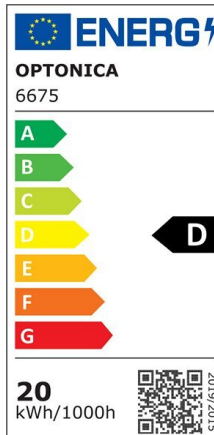

Regleta LED 20W 60cm 1660lm 120° IP21 4500K

Power

20W

Light color

Neutral
White
(NW)

CE

RoHS

Technical specifications

Catalog number	6675
Beam angle	120°
Brand	Optonica
Product Code	OT20-A1
Color Code	840
Color Designation	Neutral White (NW)
Correlated Color Temperature	4000K

Dimmable	No
EAN Code	3800156666757
Energy Consumption	20 kWh/1000h
Energy Efficiency Label	D
Flux	2300 lm
FLUX per watt	115 lm/W
Input voltage	AC220-240V
Instant On	100% - 0.1s
IP	20
Items per box	40
Items per pack	1
Life span	25 000 Hours
Lumen maintenance at end of service life	70%
Material	Plastic + Aluminium
On/Off Cycles	25 000x
Operating Frequency	50-60Hz
Power	20W
Power Factor	>0.5
Ra ≥	80
Size of package	630x75x28 mm
Size of product	600x70x20 mm
Temperature	-30°C / +50°C
Warranty	2 Years
Weight of Product	250 gr.