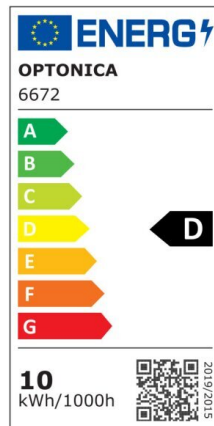

Regleta LED 20W 60cm 1660lm 120° IP21 4500K

Power

20W

Light color

Neutral
White
(NW)

CE

RoHS

Technical specifications

Catalog number	6675
Beam angle	120°
Brand	Optonica
Product Code	OT20-A1
Color Code	840
Color Designation	Neutral White (NW)
Correlated Color Temperature	4000K

Dimmable	No
EAN Code	3800156666757
Energy Consumption	20 kWh/1000h
Energy Efficiency Label	D
Flux	2300 lm
FLUX per watt	115 lm/W
Input voltage	AC220-240V
Instant On	100% - 0.1s
IP	20
Items per box	40
Items per pack	1
Life span	25 000 Hours
Lumen maintenance at end of service life	70%
Material	Plastic + Aluminium
On/Off Cycles	25 000x
Operating Frequency	50-60Hz
Power	20W
Power Factor	>0.5
Ra ≥	80
Size of package	630x75x28 mm
Size of product	600x70x20 mm
Temperature	-30°C / +50°C
Warranty	2 Years
Weight of Product	250 gr.