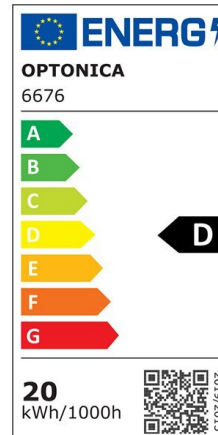

Regleta LED 20W 60cm 1660lm 120° IP21 4500K

Power

20W

Light color

Neutral
White
(NW)

CE

RoHS

Technical specifications

Catalog number	6675
Beam angle	120°
Brand	Optonica
Product Code	OT20-A1
Color Code	840
Color Designation	Neutral White (NW)
Correlated Color Temperature	4000K

Dimmable	No
EAN Code	3800156666757
Energy Consumption	20 kWh/1000h
Energy Efficiency Label	D
Flux	2300 lm
FLUX per watt	115 lm/W
Input voltage	AC220-240V
Instant On	100% - 0.1s
IP	20
Items per box	40
Items per pack	1
Life span	25 000 Hours
Lumen maintenance at end of service life	70%
Material	Plastic + Aluminium
On/Off Cycles	25 000x
Operating Frequency	50-60Hz
Power	20W
Power Factor	>0.5
Ra ≥	80
Size of package	630x75x28 mm
Size of product	600x70x20 mm
Temperature	-30°C / +50°C
Warranty	2 Years
Weight of Product	250 gr.