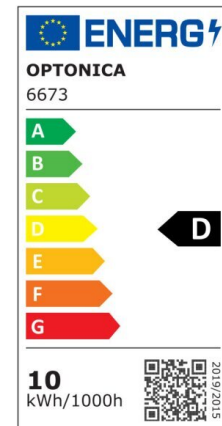

Regleta LED 20W 60cm 1660lm 120° IP21 2800K

Power

20W

Light color

Warm
White
(WW)

CE

RoHS

Technical specifications

Catalog number	6676
Beam angle	120°
Brand	Optonica
Product Code	OT20-A1
Color Code	830
Color Designation	Warm White (WW)
Correlated Color Temperature	3000K

Dimmable	No
EAN Code	3800156666764
Energy Consumption	20 kWh/1000h
Energy Efficiency Label	D
Flux	2300 lm
FLUX per watt	115 lm/W
Input voltage	AC220-240V
Instant On	100% - 0.1s
IP	20
Items per box	40
Items per pack	1
Life span	25 000 Hours
Lumen maintenance at end of service life	70%
Material	Plastic + Aluminium
On/Off Cycles	25 000x
Operating Frequency	50-60Hz
Power	20W
Power Factor	>0.5
Ra ≥	80
Size of package	630x75x28 mm
Size of product	600x70x20 mm
Temperature	-30°C / +50°C
Warranty	2 Years
Weight of Product	250 gr.