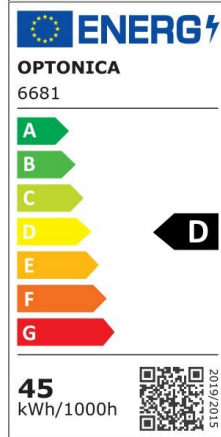

Regleta LED 20W 60cm 1660lm 120° IP21 2800K

Power

20W

Light color

Warm
White
(WW)

CE

RoHS

Technical specifications

Catalog number	6676
Beam angle	120°
Brand	Optonica
Product Code	OT20-A1
Color Code	830
Color Designation	Warm White (WW)
Correlated Color Temperature	3000K

Dimmable	No
EAN Code	3800156666764
Energy Consumption	20 kWh/1000h
Energy Efficiency Label	D
Flux	2300 lm
FLUX per watt	115 lm/W
Input voltage	AC220-240V
Instant On	100% - 0.1s
IP	20
Items per box	40
Items per pack	1
Life span	25 000 Hours
Lumen maintenance at end of service life	70%
Material	Plastic + Aluminium
On/Off Cycles	25 000x
Operating Frequency	50-60Hz
Power	20W
Power Factor	>0.5
Ra ≥	80
Size of package	630x75x28 mm
Size of product	600x70x20 mm
Temperature	-30°C / +50°C
Warranty	2 Years
Weight of Product	250 gr.