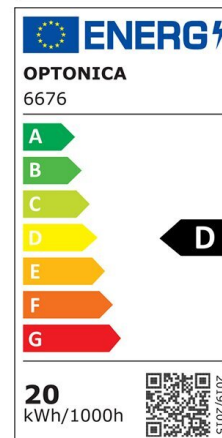

Regleta LED 20W 60cm 1660lm 120° IP21 2800K

Power

20W

Light color

Warm
White
(WW)

CE

RoHS

Technical specifications

Catalog number	6676
Beam angle	120°
Brand	Optonica
Product Code	OT20-A1
Color Code	830
Color Designation	Warm White (WW)
Correlated Color Temperature	3000K

Dimmable	No
EAN Code	3800156666764
Energy Consumption	20 kWh/1000h
Energy Efficiency Label	D
Flux	2300 lm
FLUX per watt	115 lm/W
Input voltage	AC220-240V
Instant On	100% - 0.1s
IP	20
Items per box	40
Items per pack	1
Life span	25 000 Hours
Lumen maintenance at end of service life	70%
Material	Plastic + Aluminium
On/Off Cycles	25 000x
Operating Frequency	50-60Hz
Power	20W
Power Factor	>0.5
Ra ≥	80
Size of package	630x75x28 mm
Size of product	600x70x20 mm
Temperature	-30°C / +50°C
Warranty	2 Years
Weight of Product	250 gr.