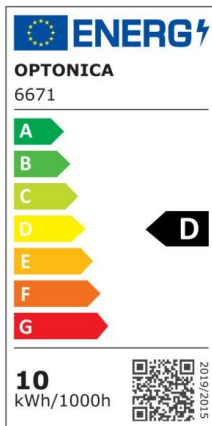

Regleta LED 20W 60cm 1660lm 120° IP21 2800K

Power

20W

Light color

Warm
White
(WW)

CE

RoHS

Technical specifications

Catalog number	6676
Beam angle	120°
Brand	Optonica
Product Code	OT20-A1
Color Code	830
Color Designation	Warm White (WW)
Correlated Color Temperature	3000K

Dimmable	No
EAN Code	3800156666764
Energy Consumption	20 kWh/1000h
Energy Efficiency Label	D
Flux	2300 lm
FLUX per watt	115 lm/W
Input voltage	AC220-240V
Instant On	100% - 0.1s
IP	20
Items per box	40
Items per pack	1
Life span	25 000 Hours
Lumen maintenance at end of service life	70%
Material	Plastic + Aluminium
On/Off Cycles	25 000x
Operating Frequency	50-60Hz
Power	20W
Power Factor	>0.5
Ra ≥	80
Size of package	630x75x28 mm
Size of product	600x70x20 mm
Temperature	-30°C / +50°C
Warranty	2 Years
Weight of Product	250 gr.