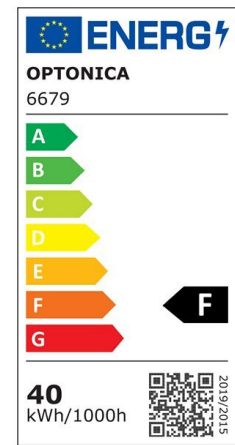

Regleta LED 20W 60cm 1660lm 120° IP21 2800K

Power

20W

Light color

Warm
White
(WW)

CE

RoHS

Technical specifications

Catalog number	6676
Beam angle	120°
Brand	Optonica
Product Code	OT20-A1
Color Code	830
Color Designation	Warm White (WW)
Correlated Color Temperature	3000K

Dimmable	No
EAN Code	3800156666764
Energy Consumption	20 kWh/1000h
Energy Efficiency Label	D
Flux	2300 lm
FLUX per watt	115 lm/W
Input voltage	AC220-240V
Instant On	100% - 0.1s
IP	20
Items per box	40
Items per pack	1
Life span	25 000 Hours
Lumen maintenance at end of service life	70%
Material	Plastic + Aluminium
On/Off Cycles	25 000x
Operating Frequency	50-60Hz
Power	20W
Power Factor	>0.5
Ra ≥	80
Size of package	630x75x28 mm
Size of product	600x70x20 mm
Temperature	-30°C / +50°C
Warranty	2 Years
Weight of Product	250 gr.