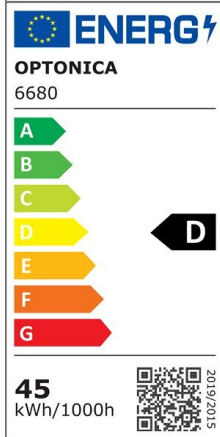

Regleta LED 20W 60cm 1660lm 120° IP21 2800K

Power

20W

Light color

Warm
White
(WW)

CE

RoHS

Technical specifications

Catalog number	6676
Beam angle	120°
Brand	Optonica
Product Code	OT20-A1
Color Code	830
Color Designation	Warm White (WW)
Correlated Color Temperature	3000K

Dimmable	No
EAN Code	3800156666764
Energy Consumption	20 kWh/1000h
Energy Efficiency Label	D
Flux	2300 lm
FLUX per watt	115 lm/W
Input voltage	AC220-240V
Instant On	100% - 0.1s
IP	20
Items per box	40
Items per pack	1
Life span	25 000 Hours
Lumen maintenance at end of service life	70%
Material	Plastic + Aluminium
On/Off Cycles	25 000x
Operating Frequency	50-60Hz
Power	20W
Power Factor	>0.5
Ra ≥	80
Size of package	630x75x28 mm
Size of product	600x70x20 mm
Temperature	-30°C / +50°C
Warranty	2 Years
Weight of Product	250 gr.