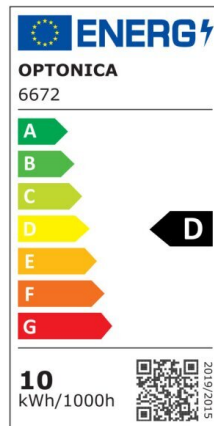

Regleta LED 20W 60cm 1660lm 120° IP21 2800K

Power

20W

Light color

Warm
White
(WW)

CE

RoHS

Technical specifications

Catalog number	6676
Beam angle	120°
Brand	Optonica
Product Code	OT20-A1
Color Code	830
Color Designation	Warm White (WW)
Correlated Color Temperature	3000K

Dimmable	No
EAN Code	3800156666764
Energy Consumption	20 kWh/1000h
Energy Efficiency Label	D
Flux	2300 lm
FLUX per watt	115 lm/W
Input voltage	AC220-240V
Instant On	100% - 0.1s
IP	20
Items per box	40
Items per pack	1
Life span	25 000 Hours
Lumen maintenance at end of service life	70%
Material	Plastic + Aluminium
On/Off Cycles	25 000x
Operating Frequency	50-60Hz
Power	20W
Power Factor	>0.5
Ra ≥	80
Size of package	630x75x28 mm
Size of product	600x70x20 mm
Temperature	-30°C / +50°C
Warranty	2 Years
Weight of Product	250 gr.