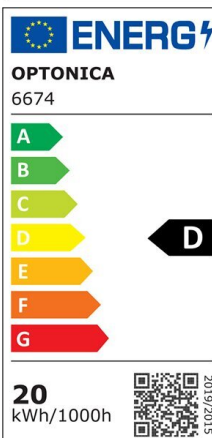

Regleta LED 20W 60cm 1660lm 120° IP21 2800K

Power

20W

Light color

Warm
White
(WW)

CE

RoHS

Technical specifications

Catalog number	6676
Beam angle	120°
Brand	Optonica
Product Code	OT20-A1
Color Code	830
Color Designation	Warm White (WW)
Correlated Color Temperature	3000K

Dimmable	No
EAN Code	3800156666764
Energy Consumption	20 kWh/1000h
Energy Efficiency Label	D
Flux	2300 lm
FLUX per watt	115 lm/W
Input voltage	AC220-240V
Instant On	100% - 0.1s
IP	20
Items per box	40
Items per pack	1
Life span	25 000 Hours
Lumen maintenance at end of service life	70%
Material	Plastic + Aluminium
On/Off Cycles	25 000x
Operating Frequency	50-60Hz
Power	20W
Power Factor	>0.5
Ra ≥	80
Size of package	630x75x28 mm
Size of product	600x70x20 mm
Temperature	-30°C / +50°C
Warranty	2 Years
Weight of Product	250 gr.