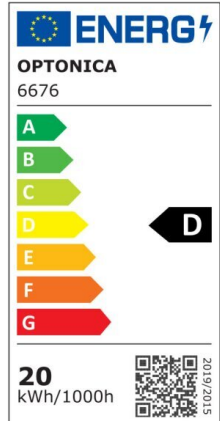

Regleta LED 20W 60cm 1660lm 120° IP21 2800K

Power

20W

Light color

Warm
White
(WW)

CE

RoHS

Technical specifications

Catalog number	6676
Beam angle	120°
Brand	Optonica
Product Code	OT20-A1
Color Code	830
Color Designation	Warm White (WW)
Correlated Color Temperature	3000K

Dimmable	No
EAN Code	3800156666764
Energy Consumption	20 kWh/1000h
Energy Efficiency Label	D
Flux	2300 lm
FLUX per watt	115 lm/W
Input voltage	AC220-240V
Instant On	100% - 0.1s
IP	20
Items per box	40
Items per pack	1
Life span	25 000 Hours
Lumen maintenance at end of service life	70%
Material	Plastic + Aluminium
On/Off Cycles	25 000x
Operating Frequency	50-60Hz
Power	20W
Power Factor	>0.5
Ra ≥	80
Size of package	630x75x28 mm
Size of product	600x70x20 mm
Temperature	-30°C / +50°C
Warranty	2 Years
Weight of Product	250 gr.