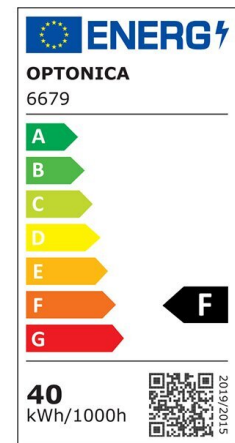

Regleta LED 40W 120cm 5360lm 6000K

Power

40W

Light color

White
Light
(WH)

CE

RoHS

Technical specifications

Catalog number	6677
Beam angle	120°
Brand	Optonica
Product Code	OT40-A4
Color Code	860
Color Designation	White Light (WH)
Correlated Color Temperature	6000K

Dimmable	No
EAN Code	3800156666771
Energy Consumption	40 kWh/1000h
Energy Efficiency Label	D
Flux	5360 lm
FLUX per watt	134 lm/W
Input voltage	AC220-240V
Instant On	100% - 0.1s
IP	20
Items per box	40
Items per pack	1
Life span	25 000 Hours
Lumen maintenance at end of service life	70%
Material	Plastic + Aluminium
On/Off Cycles	25 000x
Operating Frequency	50-60Hz
Power	40W
Power Factor	>0.5
Ra ≥	80
Size of package	1225x75x28 mm
Size of product	1200x70x20 mm
Temperature	-30°C / +50°C
Warranty	2 Years
Weight of Product	410 gr.