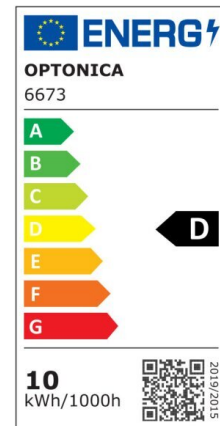

Regleta LED 40W 120cm 5360lm 6000K

Power

40W

Light color

White
Light
(WH)

CE

RoHS

Technical specifications

Catalog number	6677
Beam angle	120°
Brand	Optonica
Product Code	OT40-A4
Color Code	860
Color Designation	White Light (WH)
Correlated Color Temperature	6000K

Dimmable	No
EAN Code	3800156666771
Energy Consumption	40 kWh/1000h
Energy Efficiency Label	D
Flux	5360 lm
FLUX per watt	134 lm/W
Input voltage	AC220-240V
Instant On	100% - 0.1s
IP	20
Items per box	40
Items per pack	1
Life span	25 000 Hours
Lumen maintenance at end of service life	70%
Material	Plastic + Aluminium
On/Off Cycles	25 000x
Operating Frequency	50-60Hz
Power	40W
Power Factor	>0.5
Ra ≥	80
Size of package	1225x75x28 mm
Size of product	1200x70x20 mm
Temperature	-30°C / +50°C
Warranty	2 Years
Weight of Product	410 gr.