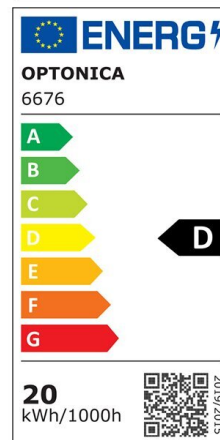

Regleta LED 40W 120cm 5360lm 6000K

Power

40W

Light color

White
Light
(WH)

CE

RoHS

Technical specifications

Catalog number	6677
Beam angle	120°
Brand	Optonica
Product Code	OT40-A4
Color Code	860
Color Designation	White Light (WH)
Correlated Color Temperature	6000K

Dimmable	No
EAN Code	3800156666771
Energy Consumption	40 kWh/1000h
Energy Efficiency Label	D
Flux	5360 lm
FLUX per watt	134 lm/W
Input voltage	AC220-240V
Instant On	100% - 0.1s
IP	20
Items per box	40
Items per pack	1
Life span	25 000 Hours
Lumen maintenance at end of service life	70%
Material	Plastic + Aluminium
On/Off Cycles	25 000x
Operating Frequency	50-60Hz
Power	40W
Power Factor	>0.5
Ra ≥	80
Size of package	1225x75x28 mm
Size of product	1200x70x20 mm
Temperature	-30°C / +50°C
Warranty	2 Years
Weight of Product	410 gr.