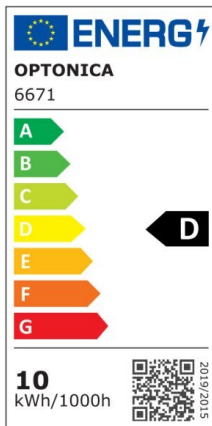

Regleta LED 40W 120cm 5360lm 6000K

Power

40W

Light color

White
Light
(WH)

CE

RoHS

Technical specifications

Catalog number	6677
Beam angle	120°
Brand	Optonica
Product Code	OT40-A4
Color Code	860
Color Designation	White Light (WH)
Correlated Color Temperature	6000K

Dimmable	No
EAN Code	3800156666771
Energy Consumption	40 kWh/1000h
Energy Efficiency Label	D
Flux	5360 lm
FLUX per watt	134 lm/W
Input voltage	AC220-240V
Instant On	100% - 0.1s
IP	20
Items per box	40
Items per pack	1
Life span	25 000 Hours
Lumen maintenance at end of service life	70%
Material	Plastic + Aluminium
On/Off Cycles	25 000x
Operating Frequency	50-60Hz
Power	40W
Power Factor	>0.5
Ra ≥	80
Size of package	1225x75x28 mm
Size of product	1200x70x20 mm
Temperature	-30°C / +50°C
Warranty	2 Years
Weight of Product	410 gr.