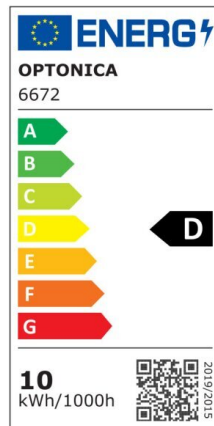

Regleta LED 40W 120cm 5360lm 6000K

Power

40W

Light color

White
Light
(WH)

CE

RoHS

Technical specifications

Catalog number	6677
Beam angle	120°
Brand	Optonica
Product Code	OT40-A4
Color Code	860
Color Designation	White Light (WH)
Correlated Color Temperature	6000K

Dimmable	No
EAN Code	3800156666771
Energy Consumption	40 kWh/1000h
Energy Efficiency Label	D
Flux	5360 lm
FLUX per watt	134 lm/W
Input voltage	AC220-240V
Instant On	100% - 0.1s
IP	20
Items per box	40
Items per pack	1
Life span	25 000 Hours
Lumen maintenance at end of service life	70%
Material	Plastic + Aluminium
On/Off Cycles	25 000x
Operating Frequency	50-60Hz
Power	40W
Power Factor	>0.5
Ra ≥	80
Size of package	1225x75x28 mm
Size of product	1200x70x20 mm
Temperature	-30°C / +50°C
Warranty	2 Years
Weight of Product	410 gr.