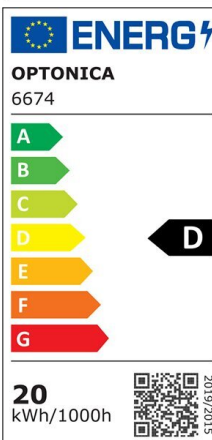

Regleta LED 40W 120cm 5360lm 6000K

Power

40W

Light color

White
Light
(WH)

CE

RoHS

Technical specifications

Catalog number	6677
Beam angle	120°
Brand	Optonica
Product Code	OT40-A4
Color Code	860
Color Designation	White Light (WH)
Correlated Color Temperature	6000K

Dimmable	No
EAN Code	3800156666771
Energy Consumption	40 kWh/1000h
Energy Efficiency Label	D
Flux	5360 lm
FLUX per watt	134 lm/W
Input voltage	AC220-240V
Instant On	100% - 0.1s
IP	20
Items per box	40
Items per pack	1
Life span	25 000 Hours
Lumen maintenance at end of service life	70%
Material	Plastic + Aluminium
On/Off Cycles	25 000x
Operating Frequency	50-60Hz
Power	40W
Power Factor	>0.5
Ra ≥	80
Size of package	1225x75x28 mm
Size of product	1200x70x20 mm
Temperature	-30°C / +50°C
Warranty	2 Years
Weight of Product	410 gr.