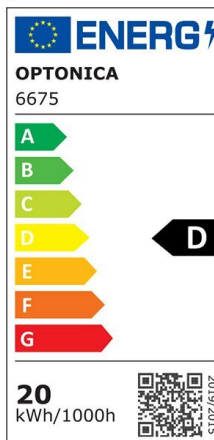

Regleta LED 40W 120cm 5360lm 6000K

Power

40W

Light color

White
Light
(WH)

CE

RoHS

Technical specifications

Catalog number	6677
Beam angle	120°
Brand	Optonica
Product Code	OT40-A4
Color Code	860
Color Designation	White Light (WH)
Correlated Color Temperature	6000K

Dimmable	No
EAN Code	3800156666771
Energy Consumption	40 kWh/1000h
Energy Efficiency Label	D
Flux	5360 lm
FLUX per watt	134 lm/W
Input voltage	AC220-240V
Instant On	100% - 0.1s
IP	20
Items per box	40
Items per pack	1
Life span	25 000 Hours
Lumen maintenance at end of service life	70%
Material	Plastic + Aluminium
On/Off Cycles	25 000x
Operating Frequency	50-60Hz
Power	40W
Power Factor	>0.5
Ra ≥	80
Size of package	1225x75x28 mm
Size of product	1200x70x20 mm
Temperature	-30°C / +50°C
Warranty	2 Years
Weight of Product	410 gr.