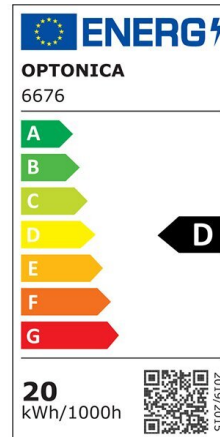

Regleta LED 40W 120cm 5360lm 4500K

Power

40W

Light color

Neutral
White
(NW)

CE

RoHS

Technical specifications

Catalog number	6678
Beam angle	120°
Brand	Optonica
Product Code	OT40-A4
Color Code	840
Color Designation	Neutral White (NW)
Correlated Color Temperature	4000K

Dimmable	No
EAN Code	3800156666788
Energy Consumption	40 kWh/1000h
Energy Efficiency Label	F
Flux	3320 lm
FLUX per watt	82 lm/W
Input voltage	AC220-240V
Instant On	100% - 0.1s
IP	20
Items per box	40
Items per pack	1
Life span	25 000 Hours
Lumen maintenance at end of service life	70%
Material	Plastic + Aluminium
On/Off Cycles	25 000x
Operating Frequency	50-60Hz
Power	40W
Power Factor	>0.5
Ra ≥	80
Size of package	1225x75x28 mm
Size of product	1200x70x20 mm
Temperature	-30°C / +50°C
Warranty	2 Years
Weight of Product	410 gr.