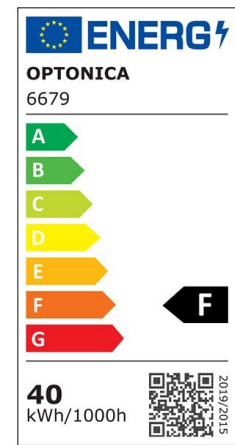

Regleta LED 40W 120cm 5360lm 4500K

Power

40W

Light color

Neutral
White
(NW)

CE

RoHS

Technical specifications

Catalog number	6678
Beam angle	120°
Brand	Optonica
Product Code	OT40-A4
Color Code	840
Color Designation	Neutral White (NW)
Correlated Color Temperature	4000K

Dimmable	No
EAN Code	3800156666788
Energy Consumption	40 kWh/1000h
Energy Efficiency Label	F
Flux	3320 lm
FLUX per watt	82 lm/W
Input voltage	AC220-240V
Instant On	100% - 0.1s
IP	20
Items per box	40
Items per pack	1
Life span	25 000 Hours
Lumen maintenance at end of service life	70%
Material	Plastic + Aluminium
On/Off Cycles	25 000x
Operating Frequency	50-60Hz
Power	40W
Power Factor	>0.5
Ra ≥	80
Size of package	1225x75x28 mm
Size of product	1200x70x20 mm
Temperature	-30°C / +50°C
Warranty	2 Years
Weight of Product	410 gr.