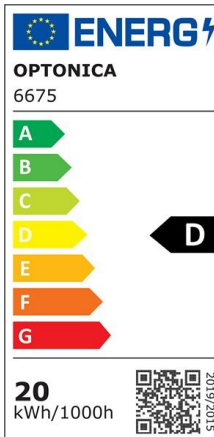

Regleta LED 40W 120cm 5360lm 4500K

Power

40W

Light color

Neutral
White
(NW)

CE

RoHS

Technical specifications

Catalog number	6678
Beam angle	120°
Brand	Optonica
Product Code	OT40-A4
Color Code	840
Color Designation	Neutral White (NW)
Correlated Color Temperature	4000K

Dimmable	No
EAN Code	3800156666788
Energy Consumption	40 kWh/1000h
Energy Efficiency Label	F
Flux	3320 lm
FLUX per watt	82 lm/W
Input voltage	AC220-240V
Instant On	100% - 0.1s
IP	20
Items per box	40
Items per pack	1
Life span	25 000 Hours
Lumen maintenance at end of service life	70%
Material	Plastic + Aluminium
On/Off Cycles	25 000x
Operating Frequency	50-60Hz
Power	40W
Power Factor	>0.5
Ra ≥	80
Size of package	1225x75x28 mm
Size of product	1200x70x20 mm
Temperature	-30°C / +50°C
Warranty	2 Years
Weight of Product	410 gr.