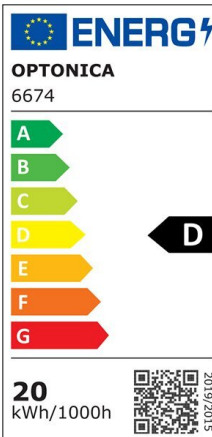

Regleta LED 40W 120cm 5360lm 4500K

Power

40W

Light color

Neutral
White
(NW)

CE

RoHS

Technical specifications

Catalog number	6678
Beam angle	120°
Brand	Optonica
Product Code	OT40-A4
Color Code	840
Color Designation	Neutral White (NW)
Correlated Color Temperature	4000K

Dimmable	No
EAN Code	3800156666788
Energy Consumption	40 kWh/1000h
Energy Efficiency Label	F
Flux	3320 lm
FLUX per watt	82 lm/W
Input voltage	AC220-240V
Instant On	100% - 0.1s
IP	20
Items per box	40
Items per pack	1
Life span	25 000 Hours
Lumen maintenance at end of service life	70%
Material	Plastic + Aluminium
On/Off Cycles	25 000x
Operating Frequency	50-60Hz
Power	40W
Power Factor	>0.5
Ra ≥	80
Size of package	1225x75x28 mm
Size of product	1200x70x20 mm
Temperature	-30°C / +50°C
Warranty	2 Years
Weight of Product	410 gr.