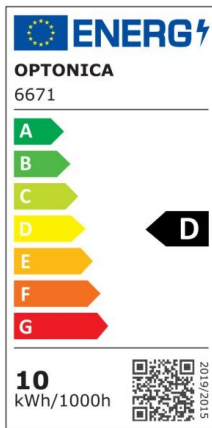

Regleta LED 40W 120cm 5360lm 4500K

Power

40W

Light color

Neutral
White
(NW)

CE

RoHS

Technical specifications

Catalog number	6678
Beam angle	120°
Brand	Optonica
Product Code	OT40-A4
Color Code	840
Color Designation	Neutral White (NW)
Correlated Color Temperature	4000K

Dimmable	No
EAN Code	3800156666788
Energy Consumption	40 kWh/1000h
Energy Efficiency Label	F
Flux	3320 lm
FLUX per watt	82 lm/W
Input voltage	AC220-240V
Instant On	100% - 0.1s
IP	20
Items per box	40
Items per pack	1
Life span	25 000 Hours
Lumen maintenance at end of service life	70%
Material	Plastic + Aluminium
On/Off Cycles	25 000x
Operating Frequency	50-60Hz
Power	40W
Power Factor	>0.5
Ra ≥	80
Size of package	1225x75x28 mm
Size of product	1200x70x20 mm
Temperature	-30°C / +50°C
Warranty	2 Years
Weight of Product	410 gr.