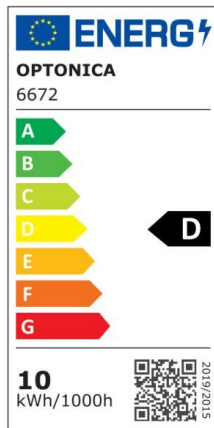

Regleta LED 40W 120cm 5360lm 4500K

Power

40W

Light color

Neutral
White
(NW)

CE

RoHS

Technical specifications

Catalog number	6678
Beam angle	120°
Brand	Optonica
Product Code	OT40-A4
Color Code	840
Color Designation	Neutral White (NW)
Correlated Color Temperature	4000K

Dimmable	No
EAN Code	3800156666788
Energy Consumption	40 kWh/1000h
Energy Efficiency Label	F
Flux	3320 lm
FLUX per watt	82 lm/W
Input voltage	AC220-240V
Instant On	100% - 0.1s
IP	20
Items per box	40
Items per pack	1
Life span	25 000 Hours
Lumen maintenance at end of service life	70%
Material	Plastic + Aluminium
On/Off Cycles	25 000x
Operating Frequency	50-60Hz
Power	40W
Power Factor	>0.5
Ra ≥	80
Size of package	1225x75x28 mm
Size of product	1200x70x20 mm
Temperature	-30°C / +50°C
Warranty	2 Years
Weight of Product	410 gr.