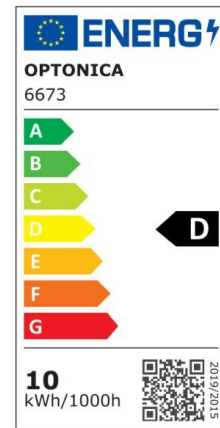

Regleta LED 40W 120cm 5360lm 4500K

Power

40W

Light color

Neutral
White
(NW)

CE

RoHS

Technical specifications

Catalog number	6678
Beam angle	120°
Brand	Optonica
Product Code	OT40-A4
Color Code	840
Color Designation	Neutral White (NW)
Correlated Color Temperature	4000K

Dimmable	No
EAN Code	3800156666788
Energy Consumption	40 kWh/1000h
Energy Efficiency Label	F
Flux	3320 lm
FLUX per watt	82 lm/W
Input voltage	AC220-240V
Instant On	100% - 0.1s
IP	20
Items per box	40
Items per pack	1
Life span	25 000 Hours
Lumen maintenance at end of service life	70%
Material	Plastic + Aluminium
On/Off Cycles	25 000x
Operating Frequency	50-60Hz
Power	40W
Power Factor	>0.5
Ra ≥	80
Size of package	1225x75x28 mm
Size of product	1200x70x20 mm
Temperature	-30°C / +50°C
Warranty	2 Years
Weight of Product	410 gr.