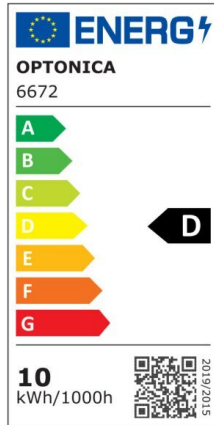

## Regleta LED 40W 120cm 5360lm 2800K

Power

40W

Light color

Warm  
White  
(WW)

CE

RoHS

## Technical specifications

Catalog number	6679
Beam angle	120°
Brand	Optonica
Product Code	OT40-A4
Color Code	830
Color Designation	Warm White (WW)
Correlated Color Temperature	3000K

Dimmable	No
EAN Code	3800156666795
Energy Consumption	40 kWh/1000h
Energy Efficiency Label	F
Flux	3320 lm
FLUX per watt	83 lm/W
Input voltage	AC220-240V
Instant On	100% - 0.1s
IP	20
Items per box	40
Items per pack	1
Life span	25 000 Hours
Lumen maintenance at end of service life	70%
Material	Plastic + Aluminium
On/Off Cycles	25 000x
Operating Frequency	50-60Hz
Power	40W
Power Factor	>0.5
Ra ≥	80
Size of package	1225x75x28 mm
Size of product	1200x70x20 mm
Temperature	-30°C / +50°C
Warranty	2 Years
Weight of Product	410 gr.