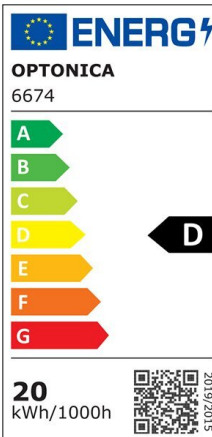

## Regleta LED 40W 120cm 5360lm 2800K

Power

40W

Light color

Warm  
White  
(WW)

CE

RoHS

## Technical specifications

Catalog number	6679
Beam angle	120°
Brand	Optonica
Product Code	OT40-A4
Color Code	830
Color Designation	Warm White (WW)
Correlated Color Temperature	3000K

Dimmable	No
EAN Code	3800156666795
Energy Consumption	40 kWh/1000h
Energy Efficiency Label	F
Flux	3320 lm
FLUX per watt	83 lm/W
Input voltage	AC220-240V
Instant On	100% - 0.1s
IP	20
Items per box	40
Items per pack	1
Life span	25 000 Hours
Lumen maintenance at end of service life	70%
Material	Plastic + Aluminium
On/Off Cycles	25 000x
Operating Frequency	50-60Hz
Power	40W
Power Factor	>0.5
Ra ≥	80
Size of package	1225x75x28 mm
Size of product	1200x70x20 mm
Temperature	-30°C / +50°C
Warranty	2 Years
Weight of Product	410 gr.