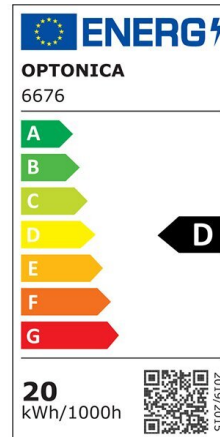

## Regleta LED 40W 120cm 5360lm 2800K

Power

40W

Light color

Warm  
White  
(WW)

CE

RoHS

## Technical specifications

Catalog number	6679
Beam angle	120°
Brand	Optonica
Product Code	OT40-A4
Color Code	830
Color Designation	Warm White (WW)
Correlated Color Temperature	3000K

Dimmable	No
EAN Code	3800156666795
Energy Consumption	40 kWh/1000h
Energy Efficiency Label	F
Flux	3320 lm
FLUX per watt	83 lm/W
Input voltage	AC220-240V
Instant On	100% - 0.1s
IP	20
Items per box	40
Items per pack	1
Life span	25 000 Hours
Lumen maintenance at end of service life	70%
Material	Plastic + Aluminium
On/Off Cycles	25 000x
Operating Frequency	50-60Hz
Power	40W
Power Factor	>0.5
Ra ≥	80
Size of package	1225x75x28 mm
Size of product	1200x70x20 mm
Temperature	-30°C / +50°C
Warranty	2 Years
Weight of Product	410 gr.