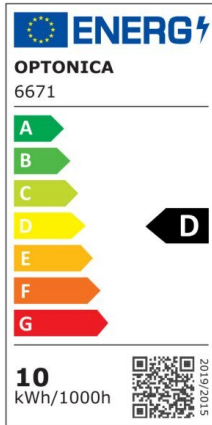

## Regleta LED 40W 120cm 5360lm 2800K

Power

40W

Light color

Warm  
White  
(WW)

CE

RoHS

## Technical specifications

Catalog number	6679
Beam angle	120°
Brand	Optonica
Product Code	OT40-A4
Color Code	830
Color Designation	Warm White (WW)
Correlated Color Temperature	3000K

Dimmable	No
EAN Code	3800156666795
Energy Consumption	40 kWh/1000h
Energy Efficiency Label	F
Flux	3320 lm
FLUX per watt	83 lm/W
Input voltage	AC220-240V
Instant On	100% - 0.1s
IP	20
Items per box	40
Items per pack	1
Life span	25 000 Hours
Lumen maintenance at end of service life	70%
Material	Plastic + Aluminium
On/Off Cycles	25 000x
Operating Frequency	50-60Hz
Power	40W
Power Factor	>0.5
Ra ≥	80
Size of package	1225x75x28 mm
Size of product	1200x70x20 mm
Temperature	-30°C / +50°C
Warranty	2 Years
Weight of Product	410 gr.