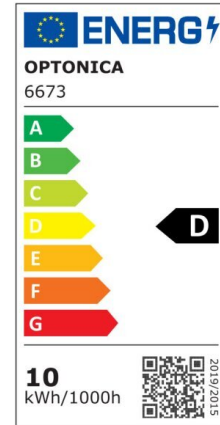

## Regleta LED 40W 120cm 5360lm 2800K

Power

40W

Light color

Warm  
White  
(WW)

CE

RoHS

## Technical specifications

Catalog number	6679
Beam angle	120°
Brand	Optonica
Product Code	OT40-A4
Color Code	830
Color Designation	Warm White (WW)
Correlated Color Temperature	3000K

Dimmable	No
EAN Code	3800156666795
Energy Consumption	40 kWh/1000h
Energy Efficiency Label	F
Flux	3320 lm
FLUX per watt	83 lm/W
Input voltage	AC220-240V
Instant On	100% - 0.1s
IP	20
Items per box	40
Items per pack	1
Life span	25 000 Hours
Lumen maintenance at end of service life	70%
Material	Plastic + Aluminium
On/Off Cycles	25 000x
Operating Frequency	50-60Hz
Power	40W
Power Factor	>0.5
Ra ≥	80
Size of package	1225x75x28 mm
Size of product	1200x70x20 mm
Temperature	-30°C / +50°C
Warranty	2 Years
Weight of Product	410 gr.