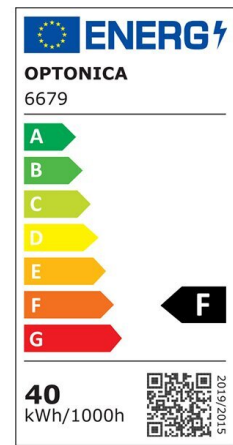

## Regleta LED 40W 120cm 5360lm 2800K

Power

40W

Light color

Warm  
White  
(WW)

CE

RoHS

## Technical specifications

Catalog number	6679
Beam angle	120°
Brand	Optonica
Product Code	OT40-A4
Color Code	830
Color Designation	Warm White (WW)
Correlated Color Temperature	3000K

Dimmable	No
EAN Code	3800156666795
Energy Consumption	40 kWh/1000h
Energy Efficiency Label	F
Flux	3320 lm
FLUX per watt	83 lm/W
Input voltage	AC220-240V
Instant On	100% - 0.1s
IP	20
Items per box	40
Items per pack	1
Life span	25 000 Hours
Lumen maintenance at end of service life	70%
Material	Plastic + Aluminium
On/Off Cycles	25 000x
Operating Frequency	50-60Hz
Power	40W
Power Factor	>0.5
Ra ≥	80
Size of package	1225x75x28 mm
Size of product	1200x70x20 mm
Temperature	-30°C / +50°C
Warranty	2 Years
Weight of Product	410 gr.