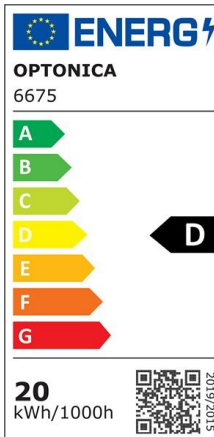

## Regleta LED 40W 120cm 5360lm 2800K

Power

40W

Light color

Warm  
White  
(WW)

CE

RoHS

## Technical specifications

Catalog number	6679
Beam angle	120°
Brand	Optonica
Product Code	OT40-A4
Color Code	830
Color Designation	Warm White (WW)
Correlated Color Temperature	3000K

Dimmable	No
EAN Code	3800156666795
Energy Consumption	40 kWh/1000h
Energy Efficiency Label	F
Flux	3320 lm
FLUX per watt	83 lm/W
Input voltage	AC220-240V
Instant On	100% - 0.1s
IP	20
Items per box	40
Items per pack	1
Life span	25 000 Hours
Lumen maintenance at end of service life	70%
Material	Plastic + Aluminium
On/Off Cycles	25 000x
Operating Frequency	50-60Hz
Power	40W
Power Factor	>0.5
Ra ≥	80
Size of package	1225x75x28 mm
Size of product	1200x70x20 mm
Temperature	-30°C / +50°C
Warranty	2 Years
Weight of Product	410 gr.