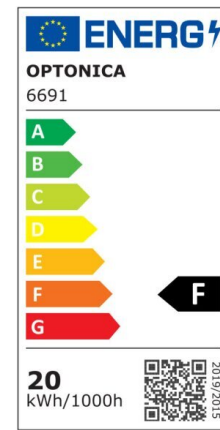

Pantalla estanca con LED integrado 60cm 20W IP65 6000K

Power

20W

Light color

White
Light
(WH)

CE

RoHS

Technical specifications

Catalog number	6691
Beam angle	120°
Brand	Optonica
Product Code	OT20-A2
Color Code	860
Color Designation	White Light (WH)
Correlated Color Temperature	6000K
Dimmable	No
EAN Code	3800156666917
Energy Consumption	20 kWh/1000h
Energy Efficiency Label	F
Flux	1660 lm
FLUX per watt	83lm/W
Input voltage	AC220-240V
Instant On	0.2s
IP	65
Items per box	40
Items per pack	1
Life span	25 000 Hours
Lumen maintenance at end of service life	70%

Material	Plastic+Aluminium
On/Off Cycles	25 000x
Operating Frequency	50-60Hz
Power	20W
Power Factor	0.9
Ra ≥	80
Size of product	600x75x25 mm
Temperature	-30°C / +50°C
Warranty	2 Years
Wattage Equivalent	107W
Weight of Product	360 gr.