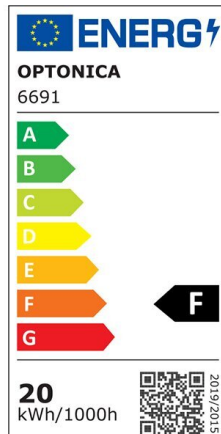

Pantalla estanca con LED integrado 60cm 20W IP65 6000K

Power

20W

Light color

White
Light
(WH)

CE

RoHS

Technical specifications

Catalog number	6691
Beam angle	120°
Brand	Optonica
Product Code	OT20-A2
Color Code	860
Color Designation	White Light (WH)
Correlated Color Temperature	6000K
Dimmable	No
EAN Code	3800156666917
Energy Consumption	20 kWh/1000h
Energy Efficiency Label	F
Flux	1660 lm
FLUX per watt	83lm/W
Input voltage	AC220-240V
Instant On	0.2s
IP	65
Items per box	40
Items per pack	1
Life span	25 000 Hours
Lumen maintenance at end of service life	70%

Material	Plastic+Aluminium
On/Off Cycles	25 000x
Operating Frequency	50-60Hz
Power	20W
Power Factor	0.9
Ra ≥	80
Size of product	600x75x25 mm
Temperature	-30°C / +50°C
Warranty	2 Years
Wattage Equivalent	107W
Weight of Product	360 gr.