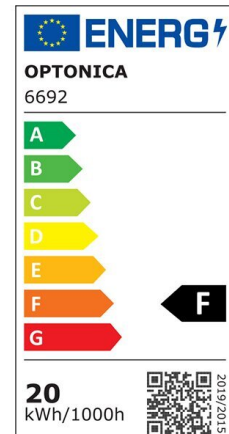

Pantalla estanca con LED integrado 60cm 20W IP65 6000K

Power

20W

Light color

White
Light
(WH)

CE

RoHS

Technical specifications

Catalog number	6691
Beam angle	120°
Brand	Optonica
Product Code	OT20-A2
Color Code	860
Color Designation	White Light (WH)
Correlated Color Temperature	6000K
Dimmable	No
EAN Code	3800156666917
Energy Consumption	20 kWh/1000h
Energy Efficiency Label	F
Flux	1660 lm
FLUX per watt	83lm/W
Input voltage	AC220-240V
Instant On	0.2s
IP	65
Items per box	40
Items per pack	1
Life span	25 000 Hours
Lumen maintenance at end of service life	70%

Material	Plastic+Aluminium
On/Off Cycles	25 000x
Operating Frequency	50-60Hz
Power	20W
Power Factor	0.9
Ra ≥	80
Size of product	600x75x25 mm
Temperature	-30°C / +50°C
Warranty	2 Years
Wattage Equivalent	107W
Weight of Product	360 gr.