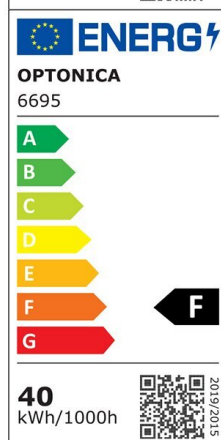

Pantalla estanca con LED integrado 60cm 20W IP65 6000K

Power

20W

Light color

White
Light
(WH)

CE

RoHS

Technical specifications

Catalog number	6691
Beam angle	120°
Brand	Optonica
Product Code	OT20-A2
Color Code	860
Color Designation	White Light (WH)
Correlated Color Temperature	6000K
Dimmable	No
EAN Code	3800156666917
Energy Consumption	20 kWh/1000h
Energy Efficiency Label	F
Flux	1660 lm
FLUX per watt	83lm/W
Input voltage	AC220-240V
Instant On	0.2s
IP	65
Items per box	40
Items per pack	1
Life span	25 000 Hours
Lumen maintenance at end of service life	70%

Material	Plastic+Aluminium
On/Off Cycles	25 000x
Operating Frequency	50-60Hz
Power	20W
Power Factor	0.9
Ra ≥	80
Size of product	600x75x25 mm
Temperature	-30°C / +50°C
Warranty	2 Years
Wattage Equivalent	107W
Weight of Product	360 gr.