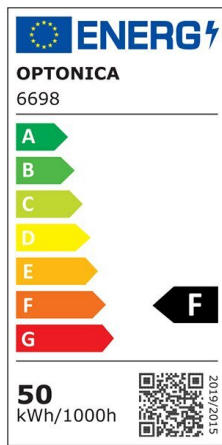

Pantalla estanca con LED integrado 60cm 20W IP65 6000K

Power

20W

Light color

White
Light
(WH)

CE

RoHS

Technical specifications

Catalog number	6691
Beam angle	120°
Brand	Optonica
Product Code	OT20-A2
Color Code	860
Color Designation	White Light (WH)
Correlated Color Temperature	6000K
Dimmable	No
EAN Code	3800156666917
Energy Consumption	20 kWh/1000h
Energy Efficiency Label	F
Flux	1660 lm
FLUX per watt	83lm/W
Input voltage	AC220-240V
Instant On	0.2s
IP	65
Items per box	40
Items per pack	1
Life span	25 000 Hours
Lumen maintenance at end of service life	70%

Material	Plastic+Aluminium
On/Off Cycles	25 000x
Operating Frequency	50-60Hz
Power	20W
Power Factor	0.9
Ra ≥	80
Size of product	600x75x25 mm
Temperature	-30°C / +50°C
Warranty	2 Years
Wattage Equivalent	107W
Weight of Product	360 gr.