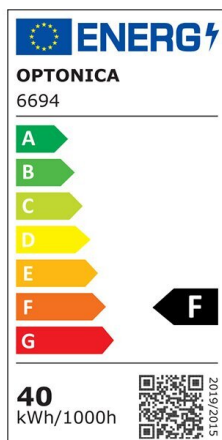

Pantalla estanca con LED integrado 60cm 20W IP65 6000K

Power

20W

Light color

White
Light
(WH)

CE

RoHS

Technical specifications

Catalog number	6691
Beam angle	120°
Brand	Optonica
Product Code	OT20-A2
Color Code	860
Color Designation	White Light (WH)
Correlated Color Temperature	6000K
Dimmable	No
EAN Code	3800156666917
Energy Consumption	20 kWh/1000h
Energy Efficiency Label	F
Flux	1660 lm
FLUX per watt	83lm/W
Input voltage	AC220-240V
Instant On	0.2s
IP	65
Items per box	40
Items per pack	1
Life span	25 000 Hours
Lumen maintenance at end of service life	70%

Material	Plastic+Aluminium
On/Off Cycles	25 000x
Operating Frequency	50-60Hz
Power	20W
Power Factor	0.9
Ra ≥	80
Size of product	600x75x25 mm
Temperature	-30°C / +50°C
Warranty	2 Years
Wattage Equivalent	107W
Weight of Product	360 gr.