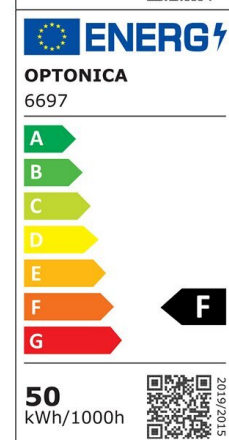

Pantalla estanca con LED integrado 60cm 20W IP65 6000K

Power

20W

Light color

White
Light
(WH)

CE

RoHS

Technical specifications

Catalog number	6691
Beam angle	120°
Brand	Optonica
Product Code	OT20-A2
Color Code	860
Color Designation	White Light (WH)
Correlated Color Temperature	6000K
Dimmable	No
EAN Code	3800156666917
Energy Consumption	20 kWh/1000h
Energy Efficiency Label	F
Flux	1660 lm
FLUX per watt	83lm/W
Input voltage	AC220-240V
Instant On	0.2s
IP	65
Items per box	40
Items per pack	1
Life span	25 000 Hours
Lumen maintenance at end of service life	70%

Material	Plastic+Aluminium
On/Off Cycles	25 000x
Operating Frequency	50-60Hz
Power	20W
Power Factor	0.9
Ra ≥	80
Size of product	600x75x25 mm
Temperature	-30°C / +50°C
Warranty	2 Years
Wattage Equivalent	107W
Weight of Product	360 gr.