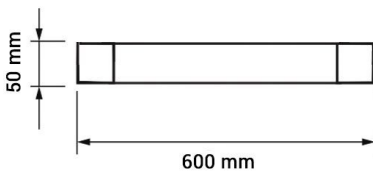

Pantalla estanca con LED integrado 60cm 20W IP65 6000K

Power

20W

Light color

White
Light
(WH)

CE

RoHS

Technical specifications

Catalog number	6691
Beam angle	120°
Brand	Optonica
Product Code	OT20-A2
Color Code	860
Color Designation	White Light (WH)
Correlated Color Temperature	6000K
Dimmable	No
EAN Code	3800156666917
Energy Consumption	20 kWh/1000h
Energy Efficiency Label	F
Flux	1660 lm
FLUX per watt	83lm/W
Input voltage	AC220-240V
Instant On	0.2s
IP	65
Items per box	40
Items per pack	1
Life span	25 000 Hours
Lumen maintenance at end of service life	70%

Material	Plastic+Aluminium
On/Off Cycles	25 000x
Operating Frequency	50-60Hz
Power	20W
Power Factor	0.9
Ra ≥	80
Size of product	600x75x25 mm
Temperature	-30°C / +50°C
Warranty	2 Years
Wattage Equivalent	107W
Weight of Product	360 gr.