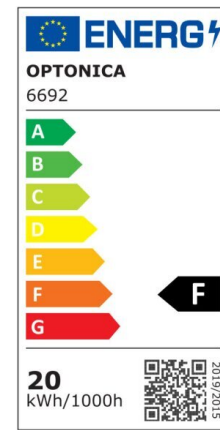

Pantalla estanca con LED integrado 60cm 20W IP65 4500K

Power

20W

Light color

Neutral
White
(NW)

CE

RoHS

Technical specifications

Catalog number	6692
Beam angle	120°
Brand	Optonica
Product Code	OT20-A2
Color Code	845
Color Designation	Neutral White (NW)
Correlated Color Temperature	4000K
Dimmable	No
EAN Code	3800156666924
Energy Consumption	20 kWh/1000h
Energy Efficiency Label	F
Flux	1600 lm
FLUX per watt	80lm/W
Input voltage	AC220-240V
Instant On	0.2s
IP	65
Items per box	40
Items per pack	1
Life span	25 000 Hours
Lumen maintenance at end of service life	70%

Material	Plastic+Aluminium
On/Off Cycles	25 000x
Operating Frequency	50-60Hz
Power	20W
Power Factor	0.9
Ra ≥	80
Size of product	600x75x25 mm
Temperature	-30°C / +50°C
Warranty	2 Years
Wattage Equivalent	107W
Weight of Product	360 gr.