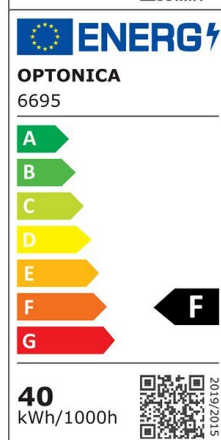

Pantalla estanca con LED integrado 60cm 20W IP65 4500K

Power

20W

Light color

Neutral
White
(NW)

CE

RoHS

Technical specifications

Catalog number	6692
Beam angle	120°
Brand	Optonica
Product Code	OT20-A2
Color Code	845
Color Designation	Neutral White (NW)
Correlated Color Temperature	4000K
Dimmable	No
EAN Code	3800156666924
Energy Consumption	20 kWh/1000h
Energy Efficiency Label	F
Flux	1600 lm
FLUX per watt	80lm/W
Input voltage	AC220-240V
Instant On	0.2s
IP	65
Items per box	40
Items per pack	1
Life span	25 000 Hours
Lumen maintenance at end of service life	70%

Material	Plastic+Aluminium
On/Off Cycles	25 000x
Operating Frequency	50-60Hz
Power	20W
Power Factor	0.9
Ra ≥	80
Size of product	600x75x25 mm
Temperature	-30°C / +50°C
Warranty	2 Years
Wattage Equivalent	107W
Weight of Product	360 gr.