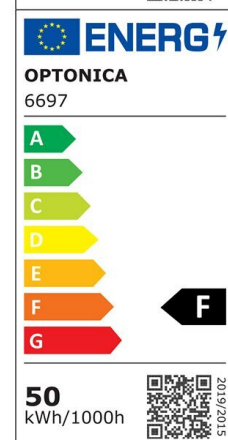

Pantalla estanca con LED integrado 60cm 20W IP65 4500K

Power

20W

Light color

Neutral
White
(NW)

CE

RoHS

Technical specifications

Catalog number	6692
Beam angle	120°
Brand	Optonica
Product Code	OT20-A2
Color Code	845
Color Designation	Neutral White (NW)
Correlated Color Temperature	4000K
Dimmable	No
EAN Code	3800156666924
Energy Consumption	20 kWh/1000h
Energy Efficiency Label	F
Flux	1600 lm
FLUX per watt	80lm/W
Input voltage	AC220-240V
Instant On	0.2s
IP	65
Items per box	40
Items per pack	1
Life span	25 000 Hours
Lumen maintenance at end of service life	70%

Material	Plastic+Aluminium
On/Off Cycles	25 000x
Operating Frequency	50-60Hz
Power	20W
Power Factor	0.9
Ra ≥	80
Size of product	600x75x25 mm
Temperature	-30°C / +50°C
Warranty	2 Years
Wattage Equivalent	107W
Weight of Product	360 gr.