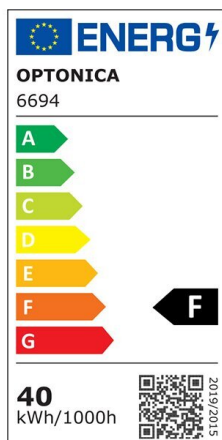

Pantalla estanca con LED integrado 60cm 20W IP65 4500K

Power

20W

Light color

Neutral
White
(NW)

CE

RoHS

Technical specifications

Catalog number	6692
Beam angle	120°
Brand	Optonica
Product Code	OT20-A2
Color Code	845
Color Designation	Neutral White (NW)
Correlated Color Temperature	4000K
Dimmable	No
EAN Code	3800156666924
Energy Consumption	20 kWh/1000h
Energy Efficiency Label	F
Flux	1600 lm
FLUX per watt	80lm/W
Input voltage	AC220-240V
Instant On	0.2s
IP	65
Items per box	40
Items per pack	1
Life span	25 000 Hours
Lumen maintenance at end of service life	70%

Material	Plastic+Aluminium
On/Off Cycles	25 000x
Operating Frequency	50-60Hz
Power	20W
Power Factor	0.9
Ra ≥	80
Size of product	600x75x25 mm
Temperature	-30°C / +50°C
Warranty	2 Years
Wattage Equivalent	107W
Weight of Product	360 gr.