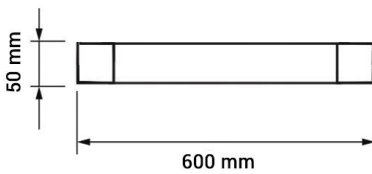

Pantalla estanca con LED integrado 60cm 20W IP65 4500K

Power

20W

Light color

Neutral
White
(NW)

CE

RoHS

Technical specifications

Catalog number	6692
Beam angle	120°
Brand	Optonica
Product Code	OT20-A2
Color Code	845
Color Designation	Neutral White (NW)
Correlated Color Temperature	4000K
Dimmable	No
EAN Code	3800156666924
Energy Consumption	20 kWh/1000h
Energy Efficiency Label	F
Flux	1600 lm
FLUX per watt	80lm/W
Input voltage	AC220-240V
Instant On	0.2s
IP	65
Items per box	40
Items per pack	1
Life span	25 000 Hours
Lumen maintenance at end of service life	70%

Material	Plastic+Aluminium
On/Off Cycles	25 000x
Operating Frequency	50-60Hz
Power	20W
Power Factor	0.9
Ra ≥	80
Size of product	600x75x25 mm
Temperature	-30°C / +50°C
Warranty	2 Years
Wattage Equivalent	107W
Weight of Product	360 gr.