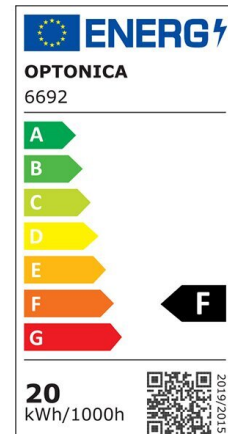

Pantalla estanca con LED integrado 60cm 20W IP65 4500K

Power

20W

Light color

Neutral
White
(NW)

CE

RoHS

Technical specifications

Catalog number	6692
Beam angle	120°
Brand	Optonica
Product Code	OT20-A2
Color Code	845
Color Designation	Neutral White (NW)
Correlated Color Temperature	4000K
Dimmable	No
EAN Code	3800156666924
Energy Consumption	20 kWh/1000h
Energy Efficiency Label	F
Flux	1600 lm
FLUX per watt	80lm/W
Input voltage	AC220-240V
Instant On	0.2s
IP	65
Items per box	40
Items per pack	1
Life span	25 000 Hours
Lumen maintenance at end of service life	70%

Material	Plastic+Aluminium
On/Off Cycles	25 000x
Operating Frequency	50-60Hz
Power	20W
Power Factor	0.9
Ra ≥	80
Size of product	600x75x25 mm
Temperature	-30°C / +50°C
Warranty	2 Years
Wattage Equivalent	107W
Weight of Product	360 gr.