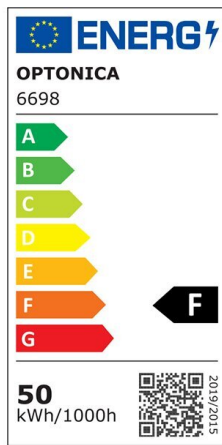

Pantalla estanca con LED integrado 60cm 20W IP65 4500K

Power

20W

Light color

Neutral
White
(NW)

CE

RoHS

Technical specifications

Catalog number	6692
Beam angle	120°
Brand	Optonica
Product Code	OT20-A2
Color Code	845
Color Designation	Neutral White (NW)
Correlated Color Temperature	4000K
Dimmable	No
EAN Code	3800156666924
Energy Consumption	20 kWh/1000h
Energy Efficiency Label	F
Flux	1600 lm
FLUX per watt	80lm/W
Input voltage	AC220-240V
Instant On	0.2s
IP	65
Items per box	40
Items per pack	1
Life span	25 000 Hours
Lumen maintenance at end of service life	70%

Material	Plastic+Aluminium
On/Off Cycles	25 000x
Operating Frequency	50-60Hz
Power	20W
Power Factor	0.9
Ra ≥	80
Size of product	600x75x25 mm
Temperature	-30°C / +50°C
Warranty	2 Years
Wattage Equivalent	107W
Weight of Product	360 gr.