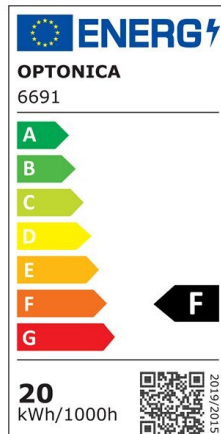

Pantalla estanca con LED integrado 60cm 20W IP65 4500K

Power

20W

Light color

Neutral
White
(NW)

CE

RoHS

Technical specifications

Catalog number	6692
Beam angle	120°
Brand	Optonica
Product Code	OT20-A2
Color Code	845
Color Designation	Neutral White (NW)
Correlated Color Temperature	4000K
Dimmable	No
EAN Code	3800156666924
Energy Consumption	20 kWh/1000h
Energy Efficiency Label	F
Flux	1600 lm
FLUX per watt	80lm/W
Input voltage	AC220-240V
Instant On	0.2s
IP	65
Items per box	40
Items per pack	1
Life span	25 000 Hours
Lumen maintenance at end of service life	70%

Material	Plastic+Aluminium
On/Off Cycles	25 000x
Operating Frequency	50-60Hz
Power	20W
Power Factor	0.9
Ra ≥	80
Size of product	600x75x25 mm
Temperature	-30°C / +50°C
Warranty	2 Years
Wattage Equivalent	107W
Weight of Product	360 gr.