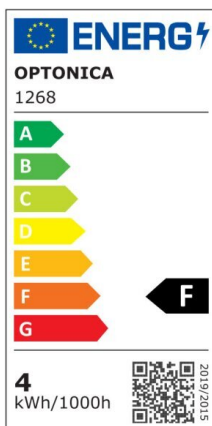

Bombilla led GU10 Regulable 4W 50° COB 320lm 6000K

Power

4W

Light color

White
Light
(WH)

CE

RoHS

Technical specifications

Catalog number	1266
Beam angle	50°
Brand	Optonica
Product Code	SP4-A3
Color Code	860
Color Designation	White Light (WH)
Correlated Color Temperature	6000K
Dimmable	Yes
EAN Code	3800156612662
Energy Consumption	4 kWh/1000h
Energy Efficiency Label	F
Flux	320 lm
FLUX per watt	80lm/W
Input voltage	AC220-265V
Instant On	0.2s
IP	20
Items per box	100
Items per pack	1
Life span	25 000 Hours
Lumen maintenance at end of service life	70%

Material	Aluminium
On/Off Cycles	25 000x
Operating Frequency	50-60Hz
Power	4W
Power Factor	0.5
Power LED	4W
Ra ≥	80
Size of Box	280x280x290 mm
Size of package	65x50x50 mm
Size of product	50x55 mm
Socket	GU10
Temperature	-30°C / +50°C
Warranty	2 Years
Wattage Equivalent	35W
Weight of Product	60 gr.