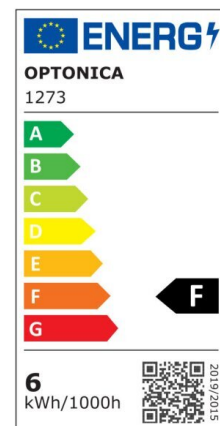

Bombilla led GU10 Regulable 4W 50° COB 320lm 6000K

Power

4W

Light color

White
Light
(WH)

CE

RoHS

Technical specifications

Catalog number	1266
Beam angle	50°
Brand	Optonica
Product Code	SP4-A3
Color Code	860
Color Designation	White Light (WH)
Correlated Color Temperature	6000K
Dimmable	Yes
EAN Code	3800156612662
Energy Consumption	4 kWh/1000h
Energy Efficiency Label	F
Flux	320 lm
FLUX per watt	80lm/W
Input voltage	AC220-265V
Instant On	0.2s
IP	20
Items per box	100
Items per pack	1
Life span	25 000 Hours
Lumen maintenance at end of service life	70%

Material	Aluminium
On/Off Cycles	25 000x
Operating Frequency	50-60Hz
Power	4W
Power Factor	0.5
Power LED	4W
Ra ≥	80
Size of Box	280x280x290 mm
Size of package	65x50x50 mm
Size of product	50x55 mm
Socket	GU10
Temperature	-30°C / +50°C
Warranty	2 Years
Wattage Equivalent	35W
Weight of Product	60 gr.