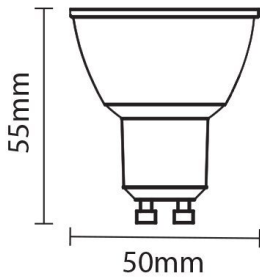

Bombilla led GU10 Regulable 4W 50° COB 320lm 6000K

Power

4W

Light color

White
Light
(WH)

CE

RoHS

Technical specifications

Catalog number	1266
Beam angle	50°
Brand	Optonica
Product Code	SP4-A3
Color Code	860
Color Designation	White Light (WH)
Correlated Color Temperature	6000K
Dimmable	Yes
EAN Code	3800156612662
Energy Consumption	4 kWh/1000h
Energy Efficiency Label	F
Flux	320 lm
FLUX per watt	80lm/W
Input voltage	AC220-265V
Instant On	0.2s
IP	20
Items per box	100
Items per pack	1
Life span	25 000 Hours
Lumen maintenance at end of service life	70%

Material	Aluminium
On/Off Cycles	25 000x
Operating Frequency	50-60Hz
Power	4W
Power Factor	0.5
Power LED	4W
Ra ≥	80
Size of Box	280x280x290 mm
Size of package	65x50x50 mm
Size of product	50x55 mm
Socket	GU10
Temperature	-30°C / +50°C
Warranty	2 Years
Wattage Equivalent	35W
Weight of Product	60 gr.