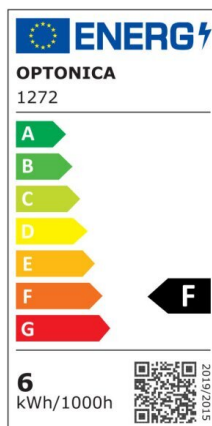

Bombilla led GU10 Regulable 4W 50° COB 320lm 6000K

Power

4W

Light color

White
Light
(WH)

CE

RoHS

Technical specifications

Catalog number	1266
Beam angle	50°
Brand	Optonica
Product Code	SP4-A3
Color Code	860
Color Designation	White Light (WH)
Correlated Color Temperature	6000K
Dimmable	Yes
EAN Code	3800156612662
Energy Consumption	4 kWh/1000h
Energy Efficiency Label	F
Flux	320 lm
FLUX per watt	80lm/W
Input voltage	AC220-265V
Instant On	0.2s
IP	20
Items per box	100
Items per pack	1
Life span	25 000 Hours
Lumen maintenance at end of service life	70%

Material	Aluminium
On/Off Cycles	25 000x
Operating Frequency	50-60Hz
Power	4W
Power Factor	0.5
Power LED	4W
Ra ≥	80
Size of Box	280x280x290 mm
Size of package	65x50x50 mm
Size of product	50x55 mm
Socket	GU10
Temperature	-30°C / +50°C
Warranty	2 Years
Wattage Equivalent	35W
Weight of Product	60 gr.