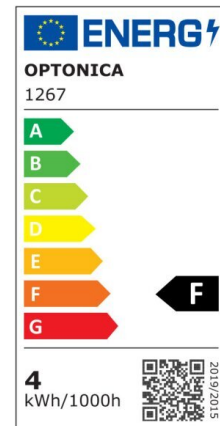

Bombilla led GU10 Regulable 4W 50° COB 320lm 6000K

Power

4W

Light color

White
Light
(WH)

CE

RoHS

Technical specifications

Catalog number	1266
Beam angle	50°
Brand	Optonica
Product Code	SP4-A3
Color Code	860
Color Designation	White Light (WH)
Correlated Color Temperature	6000K
Dimmable	Yes
EAN Code	3800156612662
Energy Consumption	4 kWh/1000h
Energy Efficiency Label	F
Flux	320 lm
FLUX per watt	80lm/W
Input voltage	AC220-265V
Instant On	0.2s
IP	20
Items per box	100
Items per pack	1
Life span	25 000 Hours
Lumen maintenance at end of service life	70%

Material	Aluminium
On/Off Cycles	25 000x
Operating Frequency	50-60Hz
Power	4W
Power Factor	0.5
Power LED	4W
Ra ≥	80
Size of Box	280x280x290 mm
Size of package	65x50x50 mm
Size of product	50x55 mm
Socket	GU10
Temperature	-30°C / +50°C
Warranty	2 Years
Wattage Equivalent	35W
Weight of Product	60 gr.