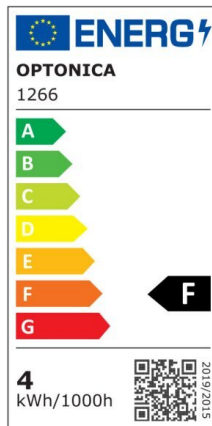

Bombilla led GU10 Regulable 4W 50° COB 320lm 6000K

Power

4W

Light color

White
Light
(WH)

CE

RoHS

Technical specifications

Catalog number	1266
Beam angle	50°
Brand	Optonica
Product Code	SP4-A3
Color Code	860
Color Designation	White Light (WH)
Correlated Color Temperature	6000K
Dimmable	Yes
EAN Code	3800156612662
Energy Consumption	4 kWh/1000h
Energy Efficiency Label	F
Flux	320 lm
FLUX per watt	80lm/W
Input voltage	AC220-265V
Instant On	0.2s
IP	20
Items per box	100
Items per pack	1
Life span	25 000 Hours
Lumen maintenance at end of service life	70%

Material	Aluminium
On/Off Cycles	25 000x
Operating Frequency	50-60Hz
Power	4W
Power Factor	0.5
Power LED	4W
Ra ≥	80
Size of Box	280x280x290 mm
Size of package	65x50x50 mm
Size of product	50x55 mm
Socket	GU10
Temperature	-30°C / +50°C
Warranty	2 Years
Wattage Equivalent	35W
Weight of Product	60 gr.