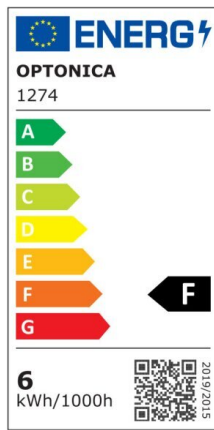

Bombilla led GU10 Regulable 4W 50° COB 320lm 6000K

Power

4W

Light color

White
Light
(WH)

CE

RoHS

Technical specifications

Catalog number	1266
Beam angle	50°
Brand	Optonica
Product Code	SP4-A3
Color Code	860
Color Designation	White Light (WH)
Correlated Color Temperature	6000K
Dimmable	Yes
EAN Code	3800156612662
Energy Consumption	4 kWh/1000h
Energy Efficiency Label	F
Flux	320 lm
FLUX per watt	80lm/W
Input voltage	AC220-265V
Instant On	0.2s
IP	20
Items per box	100
Items per pack	1
Life span	25 000 Hours
Lumen maintenance at end of service life	70%

Material	Aluminium
On/Off Cycles	25 000x
Operating Frequency	50-60Hz
Power	4W
Power Factor	0.5
Power LED	4W
Ra ≥	80
Size of Box	280x280x290 mm
Size of package	65x50x50 mm
Size of product	50x55 mm
Socket	GU10
Temperature	-30°C / +50°C
Warranty	2 Years
Wattage Equivalent	35W
Weight of Product	60 gr.