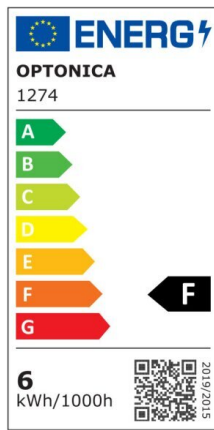

## Bombilla led GU10 Regulable 4W 50° COB 320lm 4500K

Power

4W

Light color

Neutral  
White  
(NW)

CE

RoHS

## Technical specifications

Catalog number	1267
Beam angle	50°
Brand	Optonica
Product Code	SP4-A3
Color Code	842
Color Designation	Neutral White (NW)
Correlated Color Temperature	4500K
Dimmable	Yes
EAN Code	3800156612679
Energy Consumption	4 kWh/1000h
Energy Efficiency Label	F
Flux	320 lm
FLUX per watt	80lm/W
Input voltage	AC220-265V
Instant On	0.2s
IP	20
Items per box	100
Items per pack	1
Life span	25 000 Hours
Lumen maintenance at end of service life	70%

Material	Aluminium
On/Off Cycles	25 000x
Operating Frequency	50-60Hz
Power	4W
Power Factor	0.5
Power LED	4W
Ra ≥	80
Size of Box	280x280x290 mm
Size of package	65x50x50 mm
Size of product	50x55 mm
Socket	GU10
Temperature	-30°C / +50°C
Warranty	2 Years
Wattage Equivalent	35W
Weight of Product	60 gr.