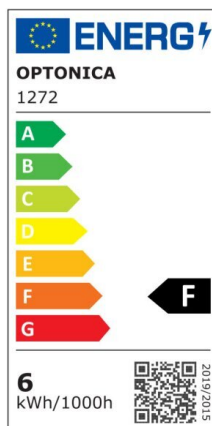

## Bombilla led GU10 Regulable 4W 50° COB 320lm 4500K

Power

4W

Light color

Neutral  
White  
(NW)

CE

RoHS

## Technical specifications

Catalog number	1267
Beam angle	50°
Brand	Optonica
Product Code	SP4-A3
Color Code	842
Color Designation	Neutral White (NW)
Correlated Color Temperature	4500K
Dimmable	Yes
EAN Code	3800156612679
Energy Consumption	4 kWh/1000h
Energy Efficiency Label	F
Flux	320 lm
FLUX per watt	80lm/W
Input voltage	AC220-265V
Instant On	0.2s
IP	20
Items per box	100
Items per pack	1
Life span	25 000 Hours
Lumen maintenance at end of service life	70%

Material	Aluminium
On/Off Cycles	25 000x
Operating Frequency	50-60Hz
Power	4W
Power Factor	0.5
Power LED	4W
Ra ≥	80
Size of Box	280x280x290 mm
Size of package	65x50x50 mm
Size of product	50x55 mm
Socket	GU10
Temperature	-30°C / +50°C
Warranty	2 Years
Wattage Equivalent	35W
Weight of Product	60 gr.