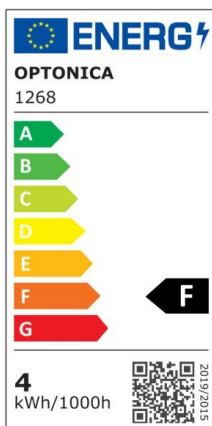

## Bombilla led GU10 Regulable 4W 50° COB 320lm 4500K

Power

4W

Light color

Neutral  
White  
(NW)

CE

RoHS

## Technical specifications

Catalog number	1267
Beam angle	50°
Brand	Optonica
Product Code	SP4-A3
Color Code	842
Color Designation	Neutral White (NW)
Correlated Color Temperature	4500K
Dimmable	Yes
EAN Code	3800156612679
Energy Consumption	4 kWh/1000h
Energy Efficiency Label	F
Flux	320 lm
FLUX per watt	80lm/W
Input voltage	AC220-265V
Instant On	0.2s
IP	20
Items per box	100
Items per pack	1
Life span	25 000 Hours
Lumen maintenance at end of service life	70%

Material	Aluminium
On/Off Cycles	25 000x
Operating Frequency	50-60Hz
Power	4W
Power Factor	0.5
Power LED	4W
Ra ≥	80
Size of Box	280x280x290 mm
Size of package	65x50x50 mm
Size of product	50x55 mm
Socket	GU10
Temperature	-30°C / +50°C
Warranty	2 Years
Wattage Equivalent	35W
Weight of Product	60 gr.