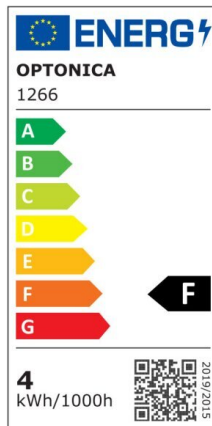

## Bombilla led GU10 Regulable 4W 50° COB 320lm 4500K

Power

4W

Light color

Neutral  
White  
(NW)

CE

RoHS

## Technical specifications

Catalog number	1267
Beam angle	50°
Brand	Optonica
Product Code	SP4-A3
Color Code	842
Color Designation	Neutral White (NW)
Correlated Color Temperature	4500K
Dimmable	Yes
EAN Code	3800156612679
Energy Consumption	4 kWh/1000h
Energy Efficiency Label	F
Flux	320 lm
FLUX per watt	80lm/W
Input voltage	AC220-265V
Instant On	0.2s
IP	20
Items per box	100
Items per pack	1
Life span	25 000 Hours
Lumen maintenance at end of service life	70%

Material	Aluminium
On/Off Cycles	25 000x
Operating Frequency	50-60Hz
Power	4W
Power Factor	0.5
Power LED	4W
Ra ≥	80
Size of Box	280x280x290 mm
Size of package	65x50x50 mm
Size of product	50x55 mm
Socket	GU10
Temperature	-30°C / +50°C
Warranty	2 Years
Wattage Equivalent	35W
Weight of Product	60 gr.