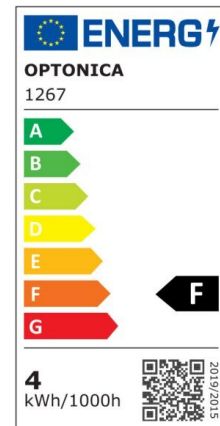

## Bombilla led GU10 Regulable 4W 50° COB 320lm 4500K

Power

4W

Light color

Neutral  
White  
(NW)

CE

RoHS

## Technical specifications

Catalog number	1267
Beam angle	50°
Brand	Optonica
Product Code	SP4-A3
Color Code	842
Color Designation	Neutral White (NW)
Correlated Color Temperature	4500K
Dimmable	Yes
EAN Code	3800156612679
Energy Consumption	4 kWh/1000h
Energy Efficiency Label	F
Flux	320 lm
FLUX per watt	80lm/W
Input voltage	AC220-265V
Instant On	0.2s
IP	20
Items per box	100
Items per pack	1
Life span	25 000 Hours
Lumen maintenance at end of service life	70%

Material	Aluminium
On/Off Cycles	25 000x
Operating Frequency	50-60Hz
Power	4W
Power Factor	0.5
Power LED	4W
Ra ≥	80
Size of Box	280x280x290 mm
Size of package	65x50x50 mm
Size of product	50x55 mm
Socket	GU10
Temperature	-30°C / +50°C
Warranty	2 Years
Wattage Equivalent	35W
Weight of Product	60 gr.