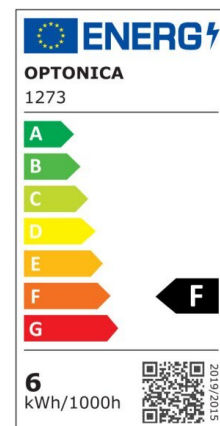

## Bombilla led GU10 Regulable 4W 50° COB 320lm 4500K

Power

4W

Light color

Neutral  
White  
(NW)

CE

RoHS

## Technical specifications

Catalog number	1267
Beam angle	50°
Brand	Optonica
Product Code	SP4-A3
Color Code	842
Color Designation	Neutral White (NW)
Correlated Color Temperature	4500K
Dimmable	Yes
EAN Code	3800156612679
Energy Consumption	4 kWh/1000h
Energy Efficiency Label	F
Flux	320 lm
FLUX per watt	80lm/W
Input voltage	AC220-265V
Instant On	0.2s
IP	20
Items per box	100
Items per pack	1
Life span	25 000 Hours
Lumen maintenance at end of service life	70%

Material	Aluminium
On/Off Cycles	25 000x
Operating Frequency	50-60Hz
Power	4W
Power Factor	0.5
Power LED	4W
Ra ≥	80
Size of Box	280x280x290 mm
Size of package	65x50x50 mm
Size of product	50x55 mm
Socket	GU10
Temperature	-30°C / +50°C
Warranty	2 Years
Wattage Equivalent	35W
Weight of Product	60 gr.