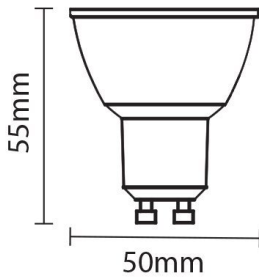

## Bombilla led GU10 Regulable 4W 50° COB 320lm 4500K

Power

4W

Light color

Neutral  
White  
(NW)

CE

RoHS

## Technical specifications

Catalog number	1267
Beam angle	50°
Brand	Optonica
Product Code	SP4-A3
Color Code	842
Color Designation	Neutral White (NW)
Correlated Color Temperature	4500K
Dimmable	Yes
EAN Code	3800156612679
Energy Consumption	4 kWh/1000h
Energy Efficiency Label	F
Flux	320 lm
FLUX per watt	80lm/W
Input voltage	AC220-265V
Instant On	0.2s
IP	20
Items per box	100
Items per pack	1
Life span	25 000 Hours
Lumen maintenance at end of service life	70%

Material	Aluminium
On/Off Cycles	25 000x
Operating Frequency	50-60Hz
Power	4W
Power Factor	0.5
Power LED	4W
Ra ≥	80
Size of Box	280x280x290 mm
Size of package	65x50x50 mm
Size of product	50x55 mm
Socket	GU10
Temperature	-30°C / +50°C
Warranty	2 Years
Wattage Equivalent	35W
Weight of Product	60 gr.