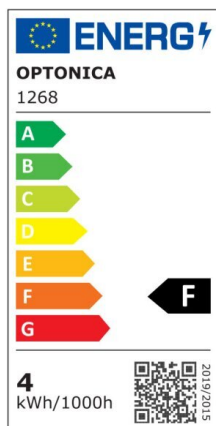

Bombilla led GU10 Regulable 4W 50° COB 320lm 2700K

Power

4W

Light color

Warm
White
(WW)

CE

RoHS

Technical specifications

Catalog number	1268
Beam angle	50°
Brand	Optonica
Product Code	SP4-A3
Color Code	827
Color Designation	Warm White (WW)
Correlated Color Temperature	2700K
Dimmable	Yes
EAN Code	3800156612686
Energy Consumption	4 kWh/1000h
Energy Efficiency Label	F
Flux	320 lm
FLUX per watt	80lm/W
Input voltage	AC220-265V
Instant On	0.2s
IP	20
Items per box	100
Items per pack	1
Life span	25 000 Hours
Lumen maintenance at end of service life	70%

Material	Aluminium
On/Off Cycles	25 000x
Operating Frequency	50-60Hz
Power	4W
Power Factor	0.5
Power LED	4W
Ra ≥	80
Size of Box	280x280x290 mm
Size of package	65x50x50 mm
Size of product	50x55 mm
Socket	GU10
Temperature	-30°C / +50°C
Warranty	2 Years
Wattage Equivalent	35W
Weight of Product	60 gr.