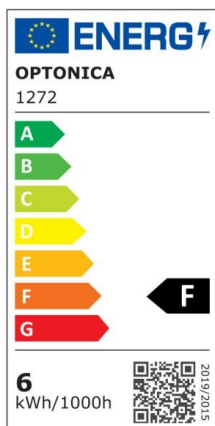

Bombilla led GU10 Regulable 4W 50° COB 320lm 2700K

Power

4W

Light color

Warm
White
(WW)

CE

RoHS

Technical specifications

Catalog number	1268
Beam angle	50°
Brand	Optonica
Product Code	SP4-A3
Color Code	827
Color Designation	Warm White (WW)
Correlated Color Temperature	2700K
Dimmable	Yes
EAN Code	3800156612686
Energy Consumption	4 kWh/1000h
Energy Efficiency Label	F
Flux	320 lm
FLUX per watt	80lm/W
Input voltage	AC220-265V
Instant On	0.2s
IP	20
Items per box	100
Items per pack	1
Life span	25 000 Hours
Lumen maintenance at end of service life	70%

Material	Aluminium
On/Off Cycles	25 000x
Operating Frequency	50-60Hz
Power	4W
Power Factor	0.5
Power LED	4W
Ra ≥	80
Size of Box	280x280x290 mm
Size of package	65x50x50 mm
Size of product	50x55 mm
Socket	GU10
Temperature	-30°C / +50°C
Warranty	2 Years
Wattage Equivalent	35W
Weight of Product	60 gr.