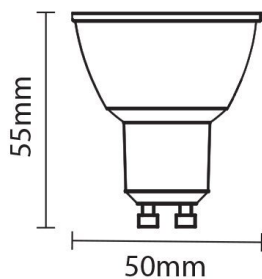

Bombilla led GU10 Regulable 4W 50° COB 320lm 2700K

Power

4W

Light color

Warm
White
(WW)

CE

RoHS

Technical specifications

Catalog number	1268
Beam angle	50°
Brand	Optonica
Product Code	SP4-A3
Color Code	827
Color Designation	Warm White (WW)
Correlated Color Temperature	2700K
Dimmable	Yes
EAN Code	3800156612686
Energy Consumption	4 kWh/1000h
Energy Efficiency Label	F
Flux	320 lm
FLUX per watt	80lm/W
Input voltage	AC220-265V
Instant On	0.2s
IP	20
Items per box	100
Items per pack	1
Life span	25 000 Hours
Lumen maintenance at end of service life	70%

Material	Aluminium
On/Off Cycles	25 000x
Operating Frequency	50-60Hz
Power	4W
Power Factor	0.5
Power LED	4W
Ra ≥	80
Size of Box	280x280x290 mm
Size of package	65x50x50 mm
Size of product	50x55 mm
Socket	GU10
Temperature	-30°C / +50°C
Warranty	2 Years
Wattage Equivalent	35W
Weight of Product	60 gr.