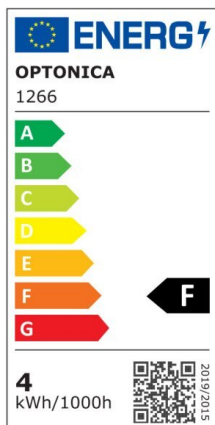

Bombilla led GU10 Regulable 4W 50° COB 320lm 2700K

Power

4W

Light color

Warm
White
(WW)

CE

RoHS

Technical specifications

Catalog number	1268
Beam angle	50°
Brand	Optonica
Product Code	SP4-A3
Color Code	827
Color Designation	Warm White (WW)
Correlated Color Temperature	2700K
Dimmable	Yes
EAN Code	3800156612686
Energy Consumption	4 kWh/1000h
Energy Efficiency Label	F
Flux	320 lm
FLUX per watt	80lm/W
Input voltage	AC220-265V
Instant On	0.2s
IP	20
Items per box	100
Items per pack	1
Life span	25 000 Hours
Lumen maintenance at end of service life	70%

Material	Aluminium
On/Off Cycles	25 000x
Operating Frequency	50-60Hz
Power	4W
Power Factor	0.5
Power LED	4W
Ra ≥	80
Size of Box	280x280x290 mm
Size of package	65x50x50 mm
Size of product	50x55 mm
Socket	GU10
Temperature	-30°C / +50°C
Warranty	2 Years
Wattage Equivalent	35W
Weight of Product	60 gr.