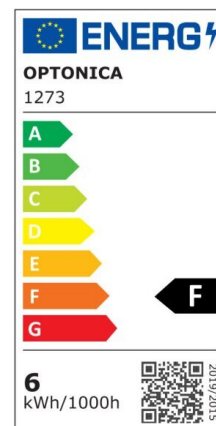

Bombilla led GU10 Regulable 4W 50° COB 320lm 2700K

Power

4W

Light color

Warm
White
(WW)

CE

RoHS

Technical specifications

Catalog number	1268
Beam angle	50°
Brand	Optonica
Product Code	SP4-A3
Color Code	827
Color Designation	Warm White (WW)
Correlated Color Temperature	2700K
Dimmable	Yes
EAN Code	3800156612686
Energy Consumption	4 kWh/1000h
Energy Efficiency Label	F
Flux	320 lm
FLUX per watt	80lm/W
Input voltage	AC220-265V
Instant On	0.2s
IP	20
Items per box	100
Items per pack	1
Life span	25 000 Hours
Lumen maintenance at end of service life	70%

Material	Aluminium
On/Off Cycles	25 000x
Operating Frequency	50-60Hz
Power	4W
Power Factor	0.5
Power LED	4W
Ra ≥	80
Size of Box	280x280x290 mm
Size of package	65x50x50 mm
Size of product	50x55 mm
Socket	GU10
Temperature	-30°C / +50°C
Warranty	2 Years
Wattage Equivalent	35W
Weight of Product	60 gr.