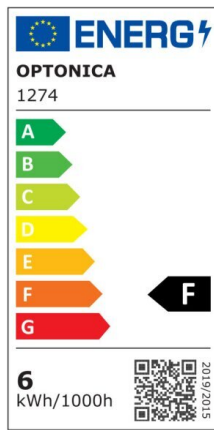

Bombilla led GU10 Regulable 4W 50° COB 320lm 2700K

Power

4W

Light color

Warm
White
(WW)

CE

RoHS

Technical specifications

Catalog number	1268
Beam angle	50°
Brand	Optonica
Product Code	SP4-A3
Color Code	827
Color Designation	Warm White (WW)
Correlated Color Temperature	2700K
Dimmable	Yes
EAN Code	3800156612686
Energy Consumption	4 kWh/1000h
Energy Efficiency Label	F
Flux	320 lm
FLUX per watt	80lm/W
Input voltage	AC220-265V
Instant On	0.2s
IP	20
Items per box	100
Items per pack	1
Life span	25 000 Hours
Lumen maintenance at end of service life	70%

Material	Aluminium
On/Off Cycles	25 000x
Operating Frequency	50-60Hz
Power	4W
Power Factor	0.5
Power LED	4W
Ra ≥	80
Size of Box	280x280x290 mm
Size of package	65x50x50 mm
Size of product	50x55 mm
Socket	GU10
Temperature	-30°C / +50°C
Warranty	2 Years
Wattage Equivalent	35W
Weight of Product	60 gr.