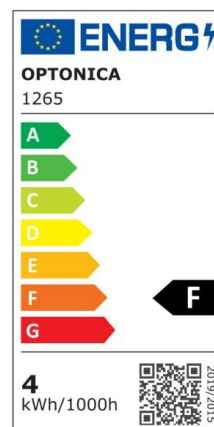

Bombilla led GU10 6W 50° COB 480lm 4500K

Power

6W

Light color

Neutral
White
(NW)

CE

RoHS

Technical specifications

Catalog number	1270
Beam angle	50°
Body Color	Silver
Brand	Optonica
Product Code	SP6-A4
Color Code	845
Color Designation	Neutral White (NW)
Color Of The Shell	Silver
Correlated Color Temperature	4500K
Dimmable	No
EAN Code	3800156612709
Energy Consumption	6 kWh/1000h
Energy Efficiency Label	F
Flux	480 lm
FLUX per watt	80lm/W
Input voltage	AC220-240V
Instant On	0.1s
IP	20
Items per box	100
Items per pack	1
LED Type	COB
Life span	25 000 Hours
Lumen maintenance at end of service life	70%
Material	Aluminium
On/Off Cycles	25 000x
Operating Frequency	50-60Hz
Power	6W

Power Factor	0.5
Size of package	70x55x55 mm
Size of product	φ50x55 mm
Socket	GU10
Temperature	-30°C / +50°C
Warranty	2 Years
Wattage Equivalent	50W
Weight of Product	52 gr.