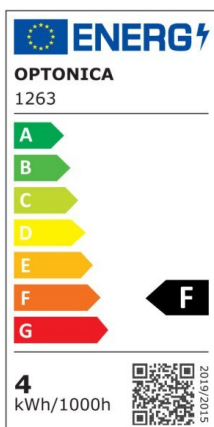

Bombilla led GU10 6W 50° COB 480lm 4500K

Power

6W

Light color

Neutral
White
(NW)

CE

RoHS

Technical specifications

Catalog number	1270
Beam angle	50°
Body Color	Silver
Brand	Optonica
Product Code	SP6-A4
Color Code	845
Color Designation	Neutral White (NW)
Color Of The Shell	Silver
Correlated Color Temperature	4500K
Dimmable	No
EAN Code	3800156612709
Energy Consumption	6 kWh/1000h
Energy Efficiency Label	F
Flux	480 lm
FLUX per watt	80lm/W
Input voltage	AC220-240V
Instant On	0.1s
IP	20
Items per box	100
Items per pack	1
LED Type	COB
Life span	25 000 Hours
Lumen maintenance at end of service life	70%
Material	Aluminium
On/Off Cycles	25 000x
Operating Frequency	50-60Hz
Power	6W

Power Factor	0.5
Size of package	70x55x55 mm
Size of product	φ50x55 mm
Socket	GU10
Temperature	-30°C / +50°C
Warranty	2 Years
Wattage Equivalent	50W
Weight of Product	52 gr.