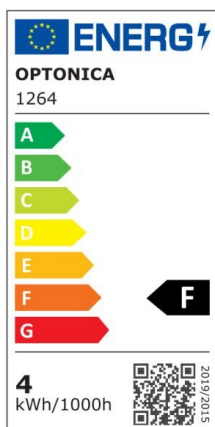

Bombilla led GU10 6W 50° COB 480lm 4500K

Power

6W

Light color

Neutral
White
(NW)

CE

RoHS

Technical specifications

Catalog number	1270
Beam angle	50°
Body Color	Silver
Brand	Optonica
Product Code	SP6-A4
Color Code	845
Color Designation	Neutral White (NW)
Color Of The Shell	Silver
Correlated Color Temperature	4500K
Dimmable	No
EAN Code	3800156612709
Energy Consumption	6 kWh/1000h
Energy Efficiency Label	F
Flux	480 lm
FLUX per watt	80lm/W
Input voltage	AC220-240V
Instant On	0.1s
IP	20
Items per box	100
Items per pack	1
LED Type	COB
Life span	25 000 Hours
Lumen maintenance at end of service life	70%
Material	Aluminium
On/Off Cycles	25 000x
Operating Frequency	50-60Hz
Power	6W

Power Factor	0.5
Size of package	70x55x55 mm
Size of product	φ50x55 mm
Socket	GU10
Temperature	-30°C / +50°C
Warranty	2 Years
Wattage Equivalent	50W
Weight of Product	52 gr.