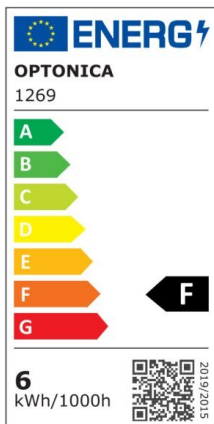

Bombilla led GU10 6W 50° COB 480lm 4500K

Power

6W

Light color

Neutral
White
(NW)

CE

RoHS

Technical specifications

Catalog number	1270
Beam angle	50°
Body Color	Silver
Brand	Optonica
Product Code	SP6-A4
Color Code	845
Color Designation	Neutral White (NW)
Color Of The Shell	Silver
Correlated Color Temperature	4500K
Dimmable	No
EAN Code	3800156612709
Energy Consumption	6 kWh/1000h
Energy Efficiency Label	F
Flux	480 lm
FLUX per watt	80lm/W
Input voltage	AC220-240V
Instant On	0.1s
IP	20
Items per box	100
Items per pack	1
LED Type	COB
Life span	25 000 Hours
Lumen maintenance at end of service life	70%
Material	Aluminium
On/Off Cycles	25 000x
Operating Frequency	50-60Hz
Power	6W

Power Factor	0.5
Size of package	70x55x55 mm
Size of product	φ50x55 mm
Socket	GU10
Temperature	-30°C / +50°C
Warranty	2 Years
Wattage Equivalent	50W
Weight of Product	52 gr.