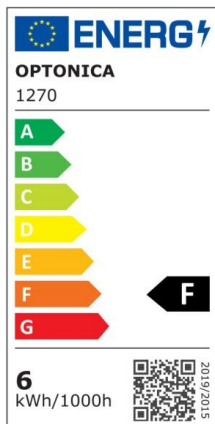

Bombilla led GU10 6W 50° COB 480lm 4500K

Power

6W

Light color

Neutral
White
(NW)

CE

RoHS

Technical specifications

Catalog number	1270
Beam angle	50°
Body Color	Silver
Brand	Optonica
Product Code	SP6-A4
Color Code	845
Color Designation	Neutral White (NW)
Color Of The Shell	Silver
Correlated Color Temperature	4500K
Dimmable	No
EAN Code	3800156612709
Energy Consumption	6 kWh/1000h
Energy Efficiency Label	F
Flux	480 lm
FLUX per watt	80lm/W
Input voltage	AC220-240V
Instant On	0.1s
IP	20
Items per box	100
Items per pack	1
LED Type	COB
Life span	25 000 Hours
Lumen maintenance at end of service life	70%
Material	Aluminium
On/Off Cycles	25 000x
Operating Frequency	50-60Hz
Power	6W

Power Factor	0.5
Size of package	70x55x55 mm
Size of product	φ50x55 mm
Socket	GU10
Temperature	-30°C / +50°C
Warranty	2 Years
Wattage Equivalent	50W
Weight of Product	52 gr.