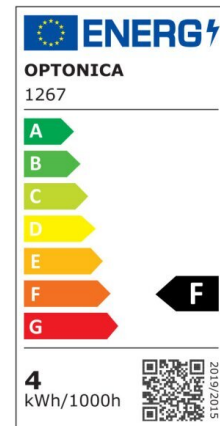

Bombilla led GU10 Regulable 6W 50° COB 480lm 6000K

Power

6W

Light color

White
Light
(WH)

CE

RoHS

Technical specifications

Catalog number	1272
Beam angle	50°
Brand	Optonica
Product Code	SP6-A5
Color Code	860
Color Designation	White Light (WH)
Correlated Color Temperature	6000K
Dimmable	Yes
EAN Code	3800156612723
Energy Consumption	6 kWh/1000h
Energy Efficiency Label	F
Flux	480 lm
FLUX per watt	80lm/W
Input voltage	AC220-265V
Instant On	0.2s
IP	20
Items per box	100
Items per pack	1
Life span	25 000 Hours
Lumen maintenance at end of service life	70%

Material	Aluminium
On/Off Cycles	25 000x
Operating Frequency	50-60Hz
Power	6W
Power Factor	0.5
Power LED	6W
Ra ≥	80
Size of Box	280x280x290 mm
Size of package	65x50x50 mm
Size of product	50x55 mm
Socket	GU10
Temperature	-30°C / +50°C
Warranty	2 Years
Wattage Equivalent	50W
Weight of Product	60 gr.