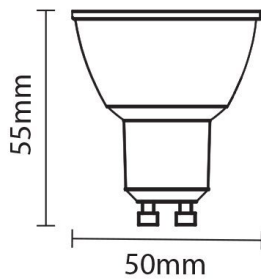

Bombilla led GU10 Regulable 6W 50° COB 480lm 6000K

Power

6W

Light color

White
Light
(WH)

CE

RoHS

Technical specifications

Catalog number	1272
Beam angle	50°
Brand	Optonica
Product Code	SP6-A5
Color Code	860
Color Designation	White Light (WH)
Correlated Color Temperature	6000K
Dimmable	Yes
EAN Code	3800156612723
Energy Consumption	6 kWh/1000h
Energy Efficiency Label	F
Flux	480 lm
FLUX per watt	80lm/W
Input voltage	AC220-265V
Instant On	0.2s
IP	20
Items per box	100
Items per pack	1
Life span	25 000 Hours
Lumen maintenance at end of service life	70%

Material	Aluminium
On/Off Cycles	25 000x
Operating Frequency	50-60Hz
Power	6W
Power Factor	0.5
Power LED	6W
Ra ≥	80
Size of Box	280x280x290 mm
Size of package	65x50x50 mm
Size of product	50x55 mm
Socket	GU10
Temperature	-30°C / +50°C
Warranty	2 Years
Wattage Equivalent	50W
Weight of Product	60 gr.