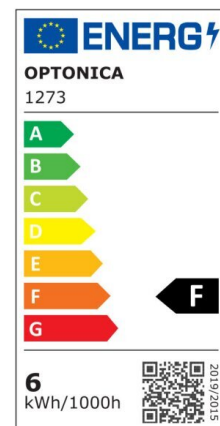

Bombilla led GU10 Regulable 6W 50° COB 480lm 6000K

Power

6W

Light color

White
Light
(WH)

CE

RoHS

Technical specifications

Catalog number	1272
Beam angle	50°
Brand	Optonica
Product Code	SP6-A5
Color Code	860
Color Designation	White Light (WH)
Correlated Color Temperature	6000K
Dimmable	Yes
EAN Code	3800156612723
Energy Consumption	6 kWh/1000h
Energy Efficiency Label	F
Flux	480 lm
FLUX per watt	80lm/W
Input voltage	AC220-265V
Instant On	0.2s
IP	20
Items per box	100
Items per pack	1
Life span	25 000 Hours
Lumen maintenance at end of service life	70%

Material	Aluminium
On/Off Cycles	25 000x
Operating Frequency	50-60Hz
Power	6W
Power Factor	0.5
Power LED	6W
Ra ≥	80
Size of Box	280x280x290 mm
Size of package	65x50x50 mm
Size of product	50x55 mm
Socket	GU10
Temperature	-30°C / +50°C
Warranty	2 Years
Wattage Equivalent	50W
Weight of Product	60 gr.