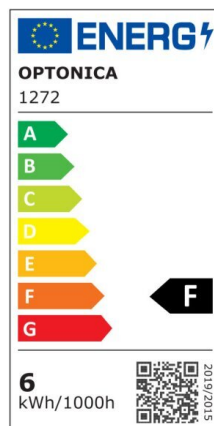

Bombilla led GU10 Regulable 6W 50° COB 480lm 6000K

Power

6W

Light color

White
Light
(WH)

CE

RoHS

Technical specifications

Catalog number	1272
Beam angle	50°
Brand	Optonica
Product Code	SP6-A5
Color Code	860
Color Designation	White Light (WH)
Correlated Color Temperature	6000K
Dimmable	Yes
EAN Code	3800156612723
Energy Consumption	6 kWh/1000h
Energy Efficiency Label	F
Flux	480 lm
FLUX per watt	80lm/W
Input voltage	AC220-265V
Instant On	0.2s
IP	20
Items per box	100
Items per pack	1
Life span	25 000 Hours
Lumen maintenance at end of service life	70%

Material	Aluminium
On/Off Cycles	25 000x
Operating Frequency	50-60Hz
Power	6W
Power Factor	0.5
Power LED	6W
Ra ≥	80
Size of Box	280x280x290 mm
Size of package	65x50x50 mm
Size of product	50x55 mm
Socket	GU10
Temperature	-30°C / +50°C
Warranty	2 Years
Wattage Equivalent	50W
Weight of Product	60 gr.