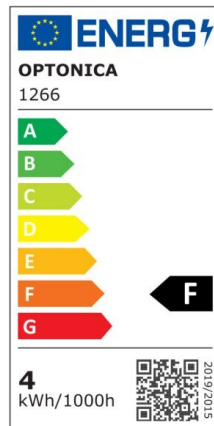

Bombilla led GU10 Regulable 6W 50° COB 480lm 6000K

Power

6W

Light color

White
Light
(WH)

CE

RoHS

Technical specifications

Catalog number	1272
Beam angle	50°
Brand	Optonica
Product Code	SP6-A5
Color Code	860
Color Designation	White Light (WH)
Correlated Color Temperature	6000K
Dimmable	Yes
EAN Code	3800156612723
Energy Consumption	6 kWh/1000h
Energy Efficiency Label	F
Flux	480 lm
FLUX per watt	80lm/W
Input voltage	AC220-265V
Instant On	0.2s
IP	20
Items per box	100
Items per pack	1
Life span	25 000 Hours
Lumen maintenance at end of service life	70%

Material	Aluminium
On/Off Cycles	25 000x
Operating Frequency	50-60Hz
Power	6W
Power Factor	0.5
Power LED	6W
Ra ≥	80
Size of Box	280x280x290 mm
Size of package	65x50x50 mm
Size of product	50x55 mm
Socket	GU10
Temperature	-30°C / +50°C
Warranty	2 Years
Wattage Equivalent	50W
Weight of Product	60 gr.