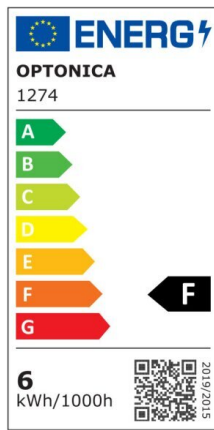

Bombilla led GU10 Regulable 6W 50° COB 480lm 6000K

Power

6W

Light color

White
Light
(WH)

CE

RoHS

Technical specifications

Catalog number	1272
Beam angle	50°
Brand	Optonica
Product Code	SP6-A5
Color Code	860
Color Designation	White Light (WH)
Correlated Color Temperature	6000K
Dimmable	Yes
EAN Code	3800156612723
Energy Consumption	6 kWh/1000h
Energy Efficiency Label	F
Flux	480 lm
FLUX per watt	80lm/W
Input voltage	AC220-265V
Instant On	0.2s
IP	20
Items per box	100
Items per pack	1
Life span	25 000 Hours
Lumen maintenance at end of service life	70%

Material	Aluminium
On/Off Cycles	25 000x
Operating Frequency	50-60Hz
Power	6W
Power Factor	0.5
Power LED	6W
Ra ≥	80
Size of Box	280x280x290 mm
Size of package	65x50x50 mm
Size of product	50x55 mm
Socket	GU10
Temperature	-30°C / +50°C
Warranty	2 Years
Wattage Equivalent	50W
Weight of Product	60 gr.