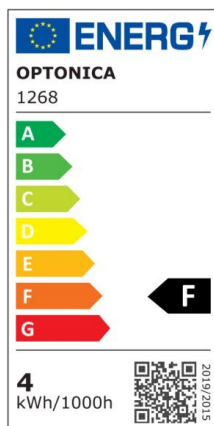

Bombilla led GU10 Regulable 6W 50° COB 480lm 6000K

Power

6W

Light color

White
Light
(WH)

CE

RoHS

Technical specifications

Catalog number	1272
Beam angle	50°
Brand	Optonica
Product Code	SP6-A5
Color Code	860
Color Designation	White Light (WH)
Correlated Color Temperature	6000K
Dimmable	Yes
EAN Code	3800156612723
Energy Consumption	6 kWh/1000h
Energy Efficiency Label	F
Flux	480 lm
FLUX per watt	80lm/W
Input voltage	AC220-265V
Instant On	0.2s
IP	20
Items per box	100
Items per pack	1
Life span	25 000 Hours
Lumen maintenance at end of service life	70%

Material	Aluminium
On/Off Cycles	25 000x
Operating Frequency	50-60Hz
Power	6W
Power Factor	0.5
Power LED	6W
Ra ≥	80
Size of Box	280x280x290 mm
Size of package	65x50x50 mm
Size of product	50x55 mm
Socket	GU10
Temperature	-30°C / +50°C
Warranty	2 Years
Wattage Equivalent	50W
Weight of Product	60 gr.