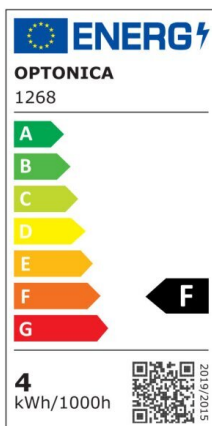

Bombilla led GU10 Regulable 6W 50° COB 480lm 4500K

Power

6W

Light color

Neutral
White
(NW)

CE

RoHS

Technical specifications

Catalog number	1273
Beam angle	50°
Brand	Optonica
Product Code	SP6-A5
Color Code	842
Color Designation	Neutral White (NW)
Correlated Color Temperature	4500K
Dimmable	Yes
EAN Code	3800156612730
Energy Consumption	6 kWh/1000h
Energy Efficiency Label	F
Flux	480 lm
FLUX per watt	80lm/W
Input voltage	AC220-265V
Instant On	0.2s
IP	20
Items per box	100
Items per pack	1
Life span	25 000 Hours
Lumen maintenance at end of service life	70%

Material	Aluminium
On/Off Cycles	25 000x
Operating Frequency	50-60Hz
Power	6W
Power Factor	0.5
Power LED	6W
Ra ≥	80
Size of Box	280x280x290 mm
Size of package	65x50x50 mm
Size of product	50x55 mm
Socket	GU10
Temperature	-30°C / +50°C
Warranty	2 Years
Wattage Equivalent	50W
Weight of Product	60 gr.