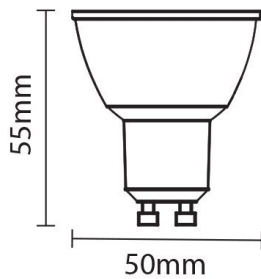

Bombilla led GU10 Regulable 6W 50° COB 480lm 4500K

Power

6W

Light color

Neutral
White
(NW)

CE

RoHS

Technical specifications

Catalog number	1273
Beam angle	50°
Brand	Optonica
Product Code	SP6-A5
Color Code	842
Color Designation	Neutral White (NW)
Correlated Color Temperature	4500K
Dimmable	Yes
EAN Code	3800156612730
Energy Consumption	6 kWh/1000h
Energy Efficiency Label	F
Flux	480 lm
FLUX per watt	80lm/W
Input voltage	AC220-265V
Instant On	0.2s
IP	20
Items per box	100
Items per pack	1
Life span	25 000 Hours
Lumen maintenance at end of service life	70%

Material	Aluminium
On/Off Cycles	25 000x
Operating Frequency	50-60Hz
Power	6W
Power Factor	0.5
Power LED	6W
Ra ≥	80
Size of Box	280x280x290 mm
Size of package	65x50x50 mm
Size of product	50x55 mm
Socket	GU10
Temperature	-30°C / +50°C
Warranty	2 Years
Wattage Equivalent	50W
Weight of Product	60 gr.