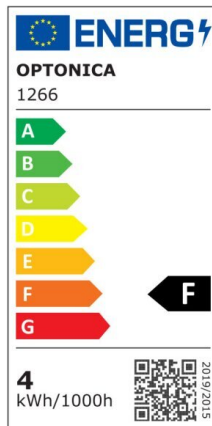

Bombilla led GU10 Regulable 6W 50° COB 480lm 4500K

Power

6W

Light color

Neutral
White
(NW)

CE

RoHS

Technical specifications

Catalog number	1273
Beam angle	50°
Brand	Optonica
Product Code	SP6-A5
Color Code	842
Color Designation	Neutral White (NW)
Correlated Color Temperature	4500K
Dimmable	Yes
EAN Code	3800156612730
Energy Consumption	6 kWh/1000h
Energy Efficiency Label	F
Flux	480 lm
FLUX per watt	80lm/W
Input voltage	AC220-265V
Instant On	0.2s
IP	20
Items per box	100
Items per pack	1
Life span	25 000 Hours
Lumen maintenance at end of service life	70%

Material	Aluminium
On/Off Cycles	25 000x
Operating Frequency	50-60Hz
Power	6W
Power Factor	0.5
Power LED	6W
Ra ≥	80
Size of Box	280x280x290 mm
Size of package	65x50x50 mm
Size of product	50x55 mm
Socket	GU10
Temperature	-30°C / +50°C
Warranty	2 Years
Wattage Equivalent	50W
Weight of Product	60 gr.