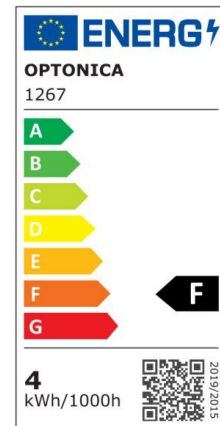

Bombilla led GU10 Regulable 6W 50° COB 480lm 4500K

Power

6W

Light color

Neutral
White
(NW)

CE

RoHS

Technical specifications

Catalog number	1273
Beam angle	50°
Brand	Optonica
Product Code	SP6-A5
Color Code	842
Color Designation	Neutral White (NW)
Correlated Color Temperature	4500K
Dimmable	Yes
EAN Code	3800156612730
Energy Consumption	6 kWh/1000h
Energy Efficiency Label	F
Flux	480 lm
FLUX per watt	80lm/W
Input voltage	AC220-265V
Instant On	0.2s
IP	20
Items per box	100
Items per pack	1
Life span	25 000 Hours
Lumen maintenance at end of service life	70%

Material	Aluminium
On/Off Cycles	25 000x
Operating Frequency	50-60Hz
Power	6W
Power Factor	0.5
Power LED	6W
Ra ≥	80
Size of Box	280x280x290 mm
Size of package	65x50x50 mm
Size of product	50x55 mm
Socket	GU10
Temperature	-30°C / +50°C
Warranty	2 Years
Wattage Equivalent	50W
Weight of Product	60 gr.