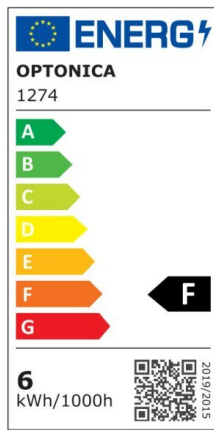

Bombilla led GU10 Regulable 6W 50° COB 480lm 4500K

Power

6W

Light color

Neutral
White
(NW)

CE

RoHS

Technical specifications

Catalog number	1273
Beam angle	50°
Brand	Optonica
Product Code	SP6-A5
Color Code	842
Color Designation	Neutral White (NW)
Correlated Color Temperature	4500K
Dimmable	Yes
EAN Code	3800156612730
Energy Consumption	6 kWh/1000h
Energy Efficiency Label	F
Flux	480 lm
FLUX per watt	80lm/W
Input voltage	AC220-265V
Instant On	0.2s
IP	20
Items per box	100
Items per pack	1
Life span	25 000 Hours
Lumen maintenance at end of service life	70%

Material	Aluminium
On/Off Cycles	25 000x
Operating Frequency	50-60Hz
Power	6W
Power Factor	0.5
Power LED	6W
Ra ≥	80
Size of Box	280x280x290 mm
Size of package	65x50x50 mm
Size of product	50x55 mm
Socket	GU10
Temperature	-30°C / +50°C
Warranty	2 Years
Wattage Equivalent	50W
Weight of Product	60 gr.