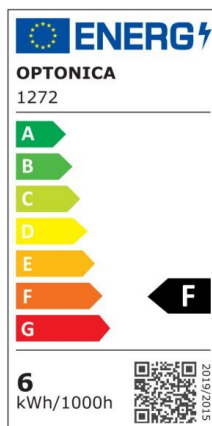

Bombilla led GU10 Regulable 6W 50° COB 480lm 4500K

Power

6W

Light color

Neutral
White
(NW)

CE

RoHS

Technical specifications

Catalog number	1273
Beam angle	50°
Brand	Optonica
Product Code	SP6-A5
Color Code	842
Color Designation	Neutral White (NW)
Correlated Color Temperature	4500K
Dimmable	Yes
EAN Code	3800156612730
Energy Consumption	6 kWh/1000h
Energy Efficiency Label	F
Flux	480 lm
FLUX per watt	80lm/W
Input voltage	AC220-265V
Instant On	0.2s
IP	20
Items per box	100
Items per pack	1
Life span	25 000 Hours
Lumen maintenance at end of service life	70%

Material	Aluminium
On/Off Cycles	25 000x
Operating Frequency	50-60Hz
Power	6W
Power Factor	0.5
Power LED	6W
Ra ≥	80
Size of Box	280x280x290 mm
Size of package	65x50x50 mm
Size of product	50x55 mm
Socket	GU10
Temperature	-30°C / +50°C
Warranty	2 Years
Wattage Equivalent	50W
Weight of Product	60 gr.