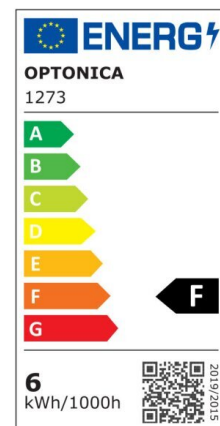

Bombilla led GU10 Regulable 6W 50° COB 480lm 4500K

Power

6W

Light color

Neutral
White
(NW)

CE

RoHS

Technical specifications

Catalog number	1273
Beam angle	50°
Brand	Optonica
Product Code	SP6-A5
Color Code	842
Color Designation	Neutral White (NW)
Correlated Color Temperature	4500K
Dimmable	Yes
EAN Code	3800156612730
Energy Consumption	6 kWh/1000h
Energy Efficiency Label	F
Flux	480 lm
FLUX per watt	80lm/W
Input voltage	AC220-265V
Instant On	0.2s
IP	20
Items per box	100
Items per pack	1
Life span	25 000 Hours
Lumen maintenance at end of service life	70%

Material	Aluminium
On/Off Cycles	25 000x
Operating Frequency	50-60Hz
Power	6W
Power Factor	0.5
Power LED	6W
Ra ≥	80
Size of Box	280x280x290 mm
Size of package	65x50x50 mm
Size of product	50x55 mm
Socket	GU10
Temperature	-30°C / +50°C
Warranty	2 Years
Wattage Equivalent	50W
Weight of Product	60 gr.