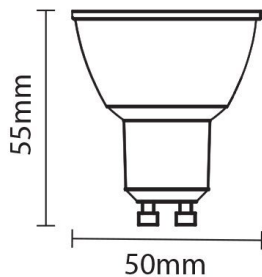

## Bombilla led GU10 Regulable 6W 50° COB 480lm 2700K

Power

6W

Light color

Warm  
White  
(WW)

CE

RoHS

## Technical specifications

Catalog number	1274
Beam angle	50°
Brand	Optonica
Product Code	SP6-A5
Color Code	827
Color Designation	Warm White (WW)
Correlated Color Temperature	2700K
Dimmable	Yes
EAN Code	3800156612747
Energy Consumption	6 kWh/1000h
Energy Efficiency Label	F
Flux	480 lm
FLUX per watt	80lm/W
Input voltage	AC220-265V
Instant On	0.2s
IP	20
Items per box	100
Items per pack	1
Life span	25 000 Hours
Lumen maintenance at end of service life	70%

Material	Aluminium
On/Off Cycles	25 000x
Operating Frequency	50-60Hz
Power	6W
Power Factor	0.5
Power LED	6W
Ra ≥	80
Size of Box	280x280x290 mm
Size of package	65x50x50 mm
Size of product	50x55 mm
Socket	GU10
Temperature	-30°C / +50°C
Warranty	2 Years
Wattage Equivalent	50W
Weight of Product	60 gr.