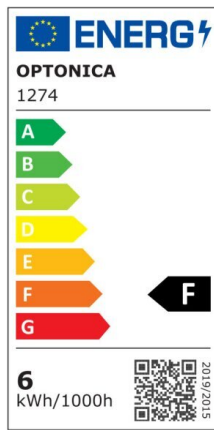

## Bombilla led GU10 Regulable 6W 50° COB 480lm 2700K

Power

6W

Light color

Warm  
White  
(WW)

CE

RoHS

## Technical specifications

Catalog number	1274
Beam angle	50°
Brand	Optonica
Product Code	SP6-A5
Color Code	827
Color Designation	Warm White (WW)
Correlated Color Temperature	2700K
Dimmable	Yes
EAN Code	3800156612747
Energy Consumption	6 kWh/1000h
Energy Efficiency Label	F
Flux	480 lm
FLUX per watt	80lm/W
Input voltage	AC220-265V
Instant On	0.2s
IP	20
Items per box	100
Items per pack	1
Life span	25 000 Hours
Lumen maintenance at end of service life	70%

Material	Aluminium
On/Off Cycles	25 000x
Operating Frequency	50-60Hz
Power	6W
Power Factor	0.5
Power LED	6W
Ra ≥	80
Size of Box	280x280x290 mm
Size of package	65x50x50 mm
Size of product	50x55 mm
Socket	GU10
Temperature	-30°C / +50°C
Warranty	2 Years
Wattage Equivalent	50W
Weight of Product	60 gr.