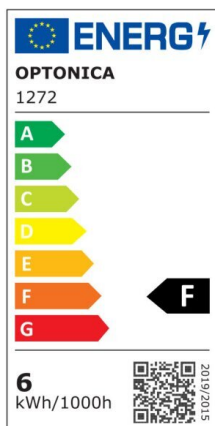

## Bombilla led GU10 Regulable 6W 50° COB 480lm 2700K

Power

6W

Light color

Warm  
White  
(WW)

CE

RoHS

## Technical specifications

Catalog number	1274
Beam angle	50°
Brand	Optonica
Product Code	SP6-A5
Color Code	827
Color Designation	Warm White (WW)
Correlated Color Temperature	2700K
Dimmable	Yes
EAN Code	3800156612747
Energy Consumption	6 kWh/1000h
Energy Efficiency Label	F
Flux	480 lm
FLUX per watt	80lm/W
Input voltage	AC220-265V
Instant On	0.2s
IP	20
Items per box	100
Items per pack	1
Life span	25 000 Hours
Lumen maintenance at end of service life	70%

Material	Aluminium
On/Off Cycles	25 000x
Operating Frequency	50-60Hz
Power	6W
Power Factor	0.5
Power LED	6W
Ra ≥	80
Size of Box	280x280x290 mm
Size of package	65x50x50 mm
Size of product	50x55 mm
Socket	GU10
Temperature	-30°C / +50°C
Warranty	2 Years
Wattage Equivalent	50W
Weight of Product	60 gr.