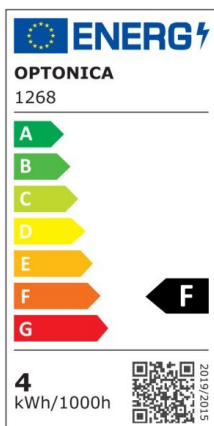

## Bombilla led GU10 Regulable 6W 50° COB 480lm 2700K

Power

6W

Light color

Warm  
White  
(WW)

CE

RoHS

## Technical specifications

Catalog number	1274
Beam angle	50°
Brand	Optonica
Product Code	SP6-A5
Color Code	827
Color Designation	Warm White (WW)
Correlated Color Temperature	2700K
Dimmable	Yes
EAN Code	3800156612747
Energy Consumption	6 kWh/1000h
Energy Efficiency Label	F
Flux	480 lm
FLUX per watt	80lm/W
Input voltage	AC220-265V
Instant On	0.2s
IP	20
Items per box	100
Items per pack	1
Life span	25 000 Hours
Lumen maintenance at end of service life	70%

Material	Aluminium
On/Off Cycles	25 000x
Operating Frequency	50-60Hz
Power	6W
Power Factor	0.5
Power LED	6W
Ra ≥	80
Size of Box	280x280x290 mm
Size of package	65x50x50 mm
Size of product	50x55 mm
Socket	GU10
Temperature	-30°C / +50°C
Warranty	2 Years
Wattage Equivalent	50W
Weight of Product	60 gr.