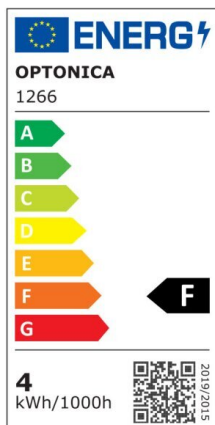

## Bombilla led GU10 Regulable 6W 50° COB 480lm 2700K

Power

6W

Light color

Warm  
White  
(WW)

CE

RoHS

## Technical specifications

Catalog number	1274
Beam angle	50°
Brand	Optonica
Product Code	SP6-A5
Color Code	827
Color Designation	Warm White (WW)
Correlated Color Temperature	2700K
Dimmable	Yes
EAN Code	3800156612747
Energy Consumption	6 kWh/1000h
Energy Efficiency Label	F
Flux	480 lm
FLUX per watt	80lm/W
Input voltage	AC220-265V
Instant On	0.2s
IP	20
Items per box	100
Items per pack	1
Life span	25 000 Hours
Lumen maintenance at end of service life	70%

Material	Aluminium
On/Off Cycles	25 000x
Operating Frequency	50-60Hz
Power	6W
Power Factor	0.5
Power LED	6W
Ra ≥	80
Size of Box	280x280x290 mm
Size of package	65x50x50 mm
Size of product	50x55 mm
Socket	GU10
Temperature	-30°C / +50°C
Warranty	2 Years
Wattage Equivalent	50W
Weight of Product	60 gr.