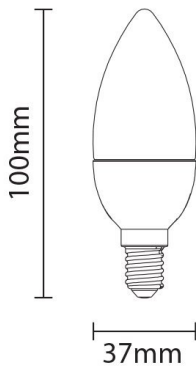

Bombilla led Vela E14 4W 320lm 6000K

Power

4W

Light color

Banco frio

CE

RoHS

Especificaciones técnicas

Catalog number	1457
Beam angle	180°
Brand	Optonica
Product Code	SP4-A5
Candela	51 cd
Color Code	860

Color Designation	Blanco frio
Correlated Color Temperature	6000K
Dimmable	No
EAN Code	3800156614574
Energy Consumption	4 kWh/1000h
Energy Efficiency Label	G
Flux	320 lm
FLUX per watt	80lm/W
Input voltage	AC85-265V
Instant On	0.2s
IP	20
Items per box	100
Items per pack	1
Life span	25 000 Hours
Lumen maintenance at end of service life	70%
Material	Plastic+Aluminium
Mercury Free	Yes
On/Off Cycles	100 000x
Operating Frequency	50-60Hz
Power	4W
Power Factor	0.5
Power LED	4W
Ra ≥	80
Size of Box	405x210x235 mm
Size of package	110x40x40 mm
Size of product	37x100 mm
Socket	E14
Temperature	-30°C / +50°C
Warranty	2 Years
Wattage Equivalent	24W
Weight of Product	50 gr.