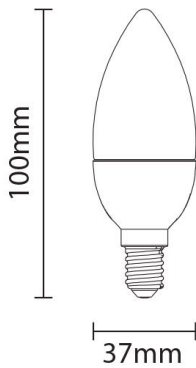

## Bombilla led Vela E14 4W 320lm 4500K

Power

4W

Light color

Neutral  
White  
(NW)

CE

RoHS

## Especificaciones técnicas

Catalog number	1458
Beam angle	180°
Brand	Optonica
Product Code	SP4-A5
Candela	51 cd
Color Code	845

Color Designation	Neutral White (NW)
Correlated Color Temperature	4500K
Dimmable	No
EAN Code	3800156614581
Energy Consumption	4 kWh/1000h
Energy Efficiency Label	G
Flux	320 lm
FLUX per watt	80lm/W
Input voltage	AC85-265V
Instant On	0.2s
IP	20
Items per box	100
Items per pack	1
Life span	25 000 Hours
Lumen maintenance at end of service life	70%
Material	Plastic+Aluminium
Mercury Free	Yes
On/Off Cycles	100 000x
Operating Frequency	50-60Hz
Power	4W
Power Factor	0.5
Power LED	4W
Ra $\geq$	80
Size of Box	405x210x235 mm
Size of package	110x40x40 mm
Size of product	37x100 mm
Socket	E14
Temperature	-30°C / +50°C
Warranty	2 Years
Wattage Equivalent	24W
Weight of Product	50 gr.