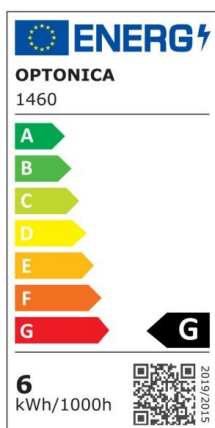

Bombilla led Vela E14 6W 480lm 6000K

Power

6W

Light color

White
Light
(WH)

CE

RoHS

Technical specifications

| | |
|------------------------------|------------------|
| Catalog number | 1460 |
| Beam angle | 180° |
| Brand | Optonica |
| Product Code | SP6-A8 |
| Candela | 76 cd |
| Color Code | 860 |
| Color Designation | White Light (WH) |
| Correlated Color Temperature | 6000K |
| Dimmable | No |
| EAN Code | 3800156614604 |
| Energy Consumption | 6 kWh/1000h |
| Energy Efficiency Label | G |
| Flux | 480 lm |
| FLUX per watt | 80lm/W |
| Input voltage | AC175-265V |
| Instant On | 0.2s |
| IP | 20 |
| Items per box | 100 |
| Items per pack | 1 |
| Life span | 25 000 Hours |
| Lumen | 70% |

| | |
|------------------------------------|-------------------|
| maintenance at end of service life | |
| Material | Plastic+Aluminium |
| On/Off Cycles | 25 000x |
| Operating Frequency | 50-60Hz |
| Power | 6W |
| Power Factor | 0.5 |
| Power LED | 6W |
| Ra ≥ | 80 |
| Size of Box | 405x210x235 mm |
| Size of package | 110x40x40 mm |
| Size of product | 37x100 mm |
| Socket | E14 |
| Temperature | -30°C / +50°C |
| Warranty | 2 Years |
| Wattage Equivalent | 24W |
| Weight of Product | 26 gr. |