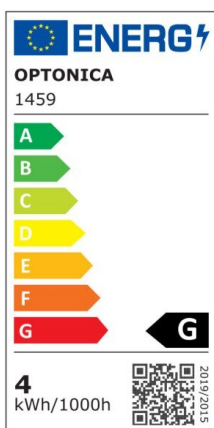

Bombilla led Vela E14 6W 480lm 6000K

Power

6W

Light color

White
Light
(WH)

CE

RoHS

Technical specifications

| | |
|------------------------------|------------------|
| Catalog number | 1460 |
| Beam angle | 180° |
| Brand | Optonica |
| Product Code | SP6-A8 |
| Candela | 76 cd |
| Color Code | 860 |
| Color Designation | White Light (WH) |
| Correlated Color Temperature | 6000K |
| Dimmable | No |
| EAN Code | 3800156614604 |
| Energy Consumption | 6 kWh/1000h |
| Energy Efficiency Label | G |
| Flux | 480 lm |
| FLUX per watt | 80lm/W |
| Input voltage | AC175-265V |
| Instant On | 0.2s |
| IP | 20 |
| Items per box | 100 |
| Items per pack | 1 |
| Life span | 25 000 Hours |
| Lumen | 70% |

| | |
|------------------------------------|-------------------|
| maintenance at end of service life | |
| Material | Plastic+Aluminium |
| On/Off Cycles | 25 000x |
| Operating Frequency | 50-60Hz |
| Power | 6W |
| Power Factor | 0.5 |
| Power LED | 6W |
| Ra ≥ | 80 |
| Size of Box | 405x210x235 mm |
| Size of package | 110x40x40 mm |
| Size of product | 37x100 mm |
| Socket | E14 |
| Temperature | -30°C / +50°C |
| Warranty | 2 Years |
| Wattage Equivalent | 24W |
| Weight of Product | 26 gr. |