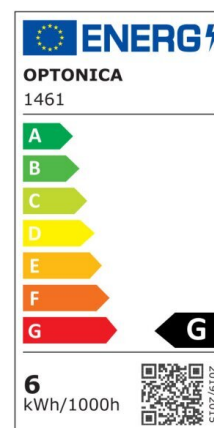

Bombilla led Vela E14 6W 480lm 6000K

Power

6W

Light color

White
Light
(WH)

CE

RoHS

Technical specifications

| | |
|------------------------------|------------------|
| Catalog number | 1460 |
| Beam angle | 180° |
| Brand | Optonica |
| Product Code | SP6-A8 |
| Candela | 76 cd |
| Color Code | 860 |
| Color Designation | White Light (WH) |
| Correlated Color Temperature | 6000K |
| Dimmable | No |
| EAN Code | 3800156614604 |
| Energy Consumption | 6 kWh/1000h |
| Energy Efficiency Label | G |
| Flux | 480 lm |
| FLUX per watt | 80lm/W |
| Input voltage | AC175-265V |
| Instant On | 0.2s |
| IP | 20 |
| Items per box | 100 |
| Items per pack | 1 |
| Life span | 25 000 Hours |
| Lumen | 70% |

| | |
|------------------------------------|-------------------|
| maintenance at end of service life | |
| Material | Plastic+Aluminium |
| On/Off Cycles | 25 000x |
| Operating Frequency | 50-60Hz |
| Power | 6W |
| Power Factor | 0.5 |
| Power LED | 6W |
| Ra ≥ | 80 |
| Size of Box | 405x210x235 mm |
| Size of package | 110x40x40 mm |
| Size of product | 37x100 mm |
| Socket | E14 |
| Temperature | -30°C / +50°C |
| Warranty | 2 Years |
| Wattage Equivalent | 24W |
| Weight of Product | 26 gr. |