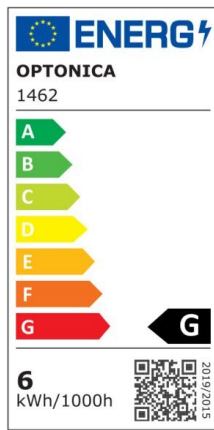

Bombilla led Vela E14 6W 480lm 6000K

Power

6W

Light color

White
Light
(WH)

CE

RoHS

Technical specifications

| | |
|------------------------------|------------------|
| Catalog number | 1460 |
| Beam angle | 180° |
| Brand | Optonica |
| Product Code | SP6-A8 |
| Candela | 76 cd |
| Color Code | 860 |
| Color Designation | White Light (WH) |
| Correlated Color Temperature | 6000K |
| Dimmable | No |
| EAN Code | 3800156614604 |
| Energy Consumption | 6 kWh/1000h |
| Energy Efficiency Label | G |
| Flux | 480 lm |
| FLUX per watt | 80lm/W |
| Input voltage | AC175-265V |
| Instant On | 0.2s |
| IP | 20 |
| Items per box | 100 |
| Items per pack | 1 |
| Life span | 25 000 Hours |
| Lumen | 70% |

| | |
|------------------------------------|-------------------|
| maintenance at end of service life | |
| Material | Plastic+Aluminium |
| On/Off Cycles | 25 000x |
| Operating Frequency | 50-60Hz |
| Power | 6W |
| Power Factor | 0.5 |
| Power LED | 6W |
| Ra ≥ | 80 |
| Size of Box | 405x210x235 mm |
| Size of package | 110x40x40 mm |
| Size of product | 37x100 mm |
| Socket | E14 |
| Temperature | -30°C / +50°C |
| Warranty | 2 Years |
| Wattage Equivalent | 24W |
| Weight of Product | 26 gr. |