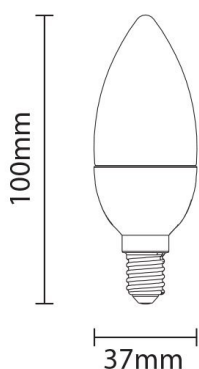

Bombilla led Vela E14 6W 480lm 6000K

Power

6W

Light color

White
Light
(WH)

CE

RoHS

Technical specifications

| | |
|------------------------------|------------------|
| Catalog number | 1460 |
| Beam angle | 180° |
| Brand | Optonica |
| Product Code | SP6-A8 |
| Candela | 76 cd |
| Color Code | 860 |
| Color Designation | White Light (WH) |
| Correlated Color Temperature | 6000K |
| Dimmable | No |
| EAN Code | 3800156614604 |
| Energy Consumption | 6 kWh/1000h |
| Energy Efficiency Label | G |
| Flux | 480 lm |
| FLUX per watt | 80lm/W |
| Input voltage | AC175-265V |
| Instant On | 0.2s |
| IP | 20 |
| Items per box | 100 |
| Items per pack | 1 |
| Life span | 25 000 Hours |
| Lumen | 70% |

| | |
|------------------------------------|-------------------|
| maintenance at end of service life | |
| Material | Plastic+Aluminium |
| On/Off Cycles | 25 000x |
| Operating Frequency | 50-60Hz |
| Power | 6W |
| Power Factor | 0.5 |
| Power LED | 6W |
| Ra ≥ | 80 |
| Size of Box | 405x210x235 mm |
| Size of package | 110x40x40 mm |
| Size of product | 37x100 mm |
| Socket | E14 |
| Temperature | -30°C / +50°C |
| Warranty | 2 Years |
| Wattage Equivalent | 24W |
| Weight of Product | 26 gr. |