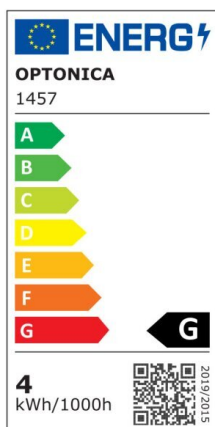

Bombilla led Vela E14 6W 480lm 6000K

Power

6W

Light color

White
Light
(WH)

CE

RoHS

Technical specifications

| | |
|------------------------------|------------------|
| Catalog number | 1460 |
| Beam angle | 180° |
| Brand | Optonica |
| Product Code | SP6-A8 |
| Candela | 76 cd |
| Color Code | 860 |
| Color Designation | White Light (WH) |
| Correlated Color Temperature | 6000K |
| Dimmable | No |
| EAN Code | 3800156614604 |
| Energy Consumption | 6 kWh/1000h |
| Energy Efficiency Label | G |
| Flux | 480 lm |
| FLUX per watt | 80lm/W |
| Input voltage | AC175-265V |
| Instant On | 0.2s |
| IP | 20 |
| Items per box | 100 |
| Items per pack | 1 |
| Life span | 25 000 Hours |
| Lumen | 70% |

| | |
|------------------------------------|-------------------|
| maintenance at end of service life | |
| Material | Plastic+Aluminium |
| On/Off Cycles | 25 000x |
| Operating Frequency | 50-60Hz |
| Power | 6W |
| Power Factor | 0.5 |
| Power LED | 6W |
| Ra ≥ | 80 |
| Size of Box | 405x210x235 mm |
| Size of package | 110x40x40 mm |
| Size of product | 37x100 mm |
| Socket | E14 |
| Temperature | -30°C / +50°C |
| Warranty | 2 Years |
| Wattage Equivalent | 24W |
| Weight of Product | 26 gr. |