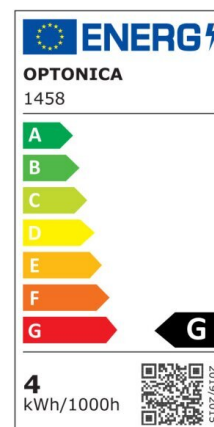

Bombilla led Vela E14 6W 480lm 6000K

Power

6W

Light color

White
Light
(WH)

CE

RoHS

Technical specifications

| | |
|------------------------------|------------------|
| Catalog number | 1460 |
| Beam angle | 180° |
| Brand | Optonica |
| Product Code | SP6-A8 |
| Candela | 76 cd |
| Color Code | 860 |
| Color Designation | White Light (WH) |
| Correlated Color Temperature | 6000K |
| Dimmable | No |
| EAN Code | 3800156614604 |
| Energy Consumption | 6 kWh/1000h |
| Energy Efficiency Label | G |
| Flux | 480 lm |
| FLUX per watt | 80lm/W |
| Input voltage | AC175-265V |
| Instant On | 0.2s |
| IP | 20 |
| Items per box | 100 |
| Items per pack | 1 |
| Life span | 25 000 Hours |
| Lumen | 70% |

| | |
|------------------------------------|-------------------|
| maintenance at end of service life | |
| Material | Plastic+Aluminium |
| On/Off Cycles | 25 000x |
| Operating Frequency | 50-60Hz |
| Power | 6W |
| Power Factor | 0.5 |
| Power LED | 6W |
| Ra ≥ | 80 |
| Size of Box | 405x210x235 mm |
| Size of package | 110x40x40 mm |
| Size of product | 37x100 mm |
| Socket | E14 |
| Temperature | -30°C / +50°C |
| Warranty | 2 Years |
| Wattage Equivalent | 24W |
| Weight of Product | 26 gr. |