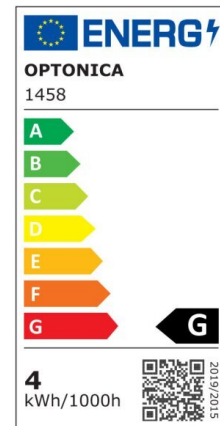

Bombilla led Vela E14 6W 480lm 4500K

Power

6W

Light color

Neutral
White
(NW)

CE

RoHS

Technical specifications

Catalog number	1461
Beam angle	180°
Brand	Optonica
Product Code	SP6-A8
Candela	76 cd
Color Code	845
Color Designation	Neutral White (NW)
Correlated Color Temperature	4500K
Dimmable	No
EAN Code	3800156614611
Energy Consumption	6 kWh/1000h
Energy Efficiency Label	G
Flux	480 lm
FLUX per watt	80lm/W
Input voltage	AC175-265V
Instant On	0.2s
IP	20
Items per box	100
Items per pack	1
Life span	25 000 Hours
Lumen	70%

maintenance at end of service life	
Material	Plastic+Aluminium
On/Off Cycles	25 000x
Operating Frequency	50-60Hz
Power	6W
Power Factor	0.5
Power LED	6W
Ra ≥	80
Size of Box	405x210x235 mm
Size of package	110x40x40 mm
Size of product	37x100 mm
Socket	E14
Temperature	-30°C / +50°C
Warranty	2 Years
Wattage Equivalent	24W
Weight of Product	26 gr.