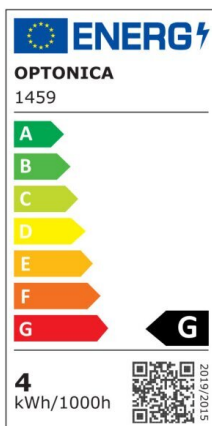

Bombilla led Vela E14 6W 480lm 4500K

Power

6W

Light color

Neutral
White
(NW)

CE

RoHS

Technical specifications

Catalog number	1461
Beam angle	180°
Brand	Optonica
Product Code	SP6-A8
Candela	76 cd
Color Code	845
Color Designation	Neutral White (NW)
Correlated Color Temperature	4500K
Dimmable	No
EAN Code	3800156614611
Energy Consumption	6 kWh/1000h
Energy Efficiency Label	G
Flux	480 lm
FLUX per watt	80lm/W
Input voltage	AC175-265V
Instant On	0.2s
IP	20
Items per box	100
Items per pack	1
Life span	25 000 Hours
Lumen	70%

maintenance at end of service life	
Material	Plastic+Aluminium
On/Off Cycles	25 000x
Operating Frequency	50-60Hz
Power	6W
Power Factor	0.5
Power LED	6W
Ra ≥	80
Size of Box	405x210x235 mm
Size of package	110x40x40 mm
Size of product	37x100 mm
Socket	E14
Temperature	-30°C / +50°C
Warranty	2 Years
Wattage Equivalent	24W
Weight of Product	26 gr.