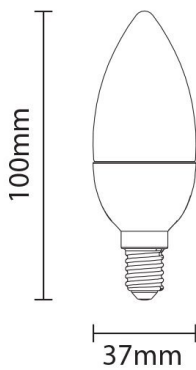

Bombilla led Vela E14 6W 480lm 4500K

Power

6W

Light color

Neutral
White
(NW)

CE

RoHS

Technical specifications

Catalog number	1461
Beam angle	180°
Brand	Optonica
Product Code	SP6-A8
Candela	76 cd
Color Code	845
Color Designation	Neutral White (NW)
Correlated Color Temperature	4500K
Dimmable	No
EAN Code	3800156614611
Energy Consumption	6 kWh/1000h
Energy Efficiency Label	G
Flux	480 lm
FLUX per watt	80lm/W
Input voltage	AC175-265V
Instant On	0.2s
IP	20
Items per box	100
Items per pack	1
Life span	25 000 Hours
Lumen	70%

maintenance at end of service life	
Material	Plastic+Aluminium
On/Off Cycles	25 000x
Operating Frequency	50-60Hz
Power	6W
Power Factor	0.5
Power LED	6W
Ra ≥	80
Size of Box	405x210x235 mm
Size of package	110x40x40 mm
Size of product	37x100 mm
Socket	E14
Temperature	-30°C / +50°C
Warranty	2 Years
Wattage Equivalent	24W
Weight of Product	26 gr.