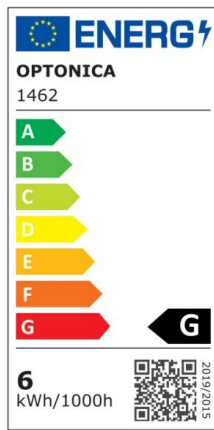

Bombilla led Vela E14 6W 480lm 4500K

Power

6W

Light color

Neutral
White
(NW)

CE

RoHS

Technical specifications

Catalog number	1461
Beam angle	180°
Brand	Optonica
Product Code	SP6-A8
Candela	76 cd
Color Code	845
Color Designation	Neutral White (NW)
Correlated Color Temperature	4500K
Dimmable	No
EAN Code	3800156614611
Energy Consumption	6 kWh/1000h
Energy Efficiency Label	G
Flux	480 lm
FLUX per watt	80lm/W
Input voltage	AC175-265V
Instant On	0.2s
IP	20
Items per box	100
Items per pack	1
Life span	25 000 Hours
Lumen	70%

maintenance at end of service life	
Material	Plastic+Aluminium
On/Off Cycles	25 000x
Operating Frequency	50-60Hz
Power	6W
Power Factor	0.5
Power LED	6W
Ra ≥	80
Size of Box	405x210x235 mm
Size of package	110x40x40 mm
Size of product	37x100 mm
Socket	E14
Temperature	-30°C / +50°C
Warranty	2 Years
Wattage Equivalent	24W
Weight of Product	26 gr.