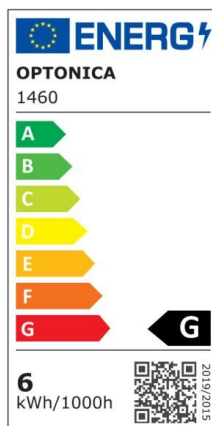

Bombilla led Vela E14 6W 480lm 4500K

Power

6W

Light color

Neutral
White
(NW)

CE

RoHS

Technical specifications

Catalog number	1461
Beam angle	180°
Brand	Optonica
Product Code	SP6-A8
Candela	76 cd
Color Code	845
Color Designation	Neutral White (NW)
Correlated Color Temperature	4500K
Dimmable	No
EAN Code	3800156614611
Energy Consumption	6 kWh/1000h
Energy Efficiency Label	G
Flux	480 lm
FLUX per watt	80lm/W
Input voltage	AC175-265V
Instant On	0.2s
IP	20
Items per box	100
Items per pack	1
Life span	25 000 Hours
Lumen	70%

maintenance at end of service life	
Material	Plastic+Aluminium
On/Off Cycles	25 000x
Operating Frequency	50-60Hz
Power	6W
Power Factor	0.5
Power LED	6W
Ra ≥	80
Size of Box	405x210x235 mm
Size of package	110x40x40 mm
Size of product	37x100 mm
Socket	E14
Temperature	-30°C / +50°C
Warranty	2 Years
Wattage Equivalent	24W
Weight of Product	26 gr.