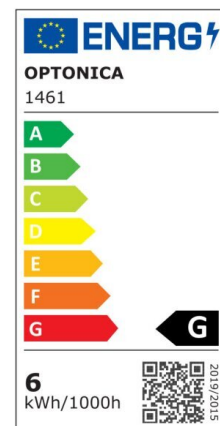

Bombilla led Vela E14 6W 480lm 4500K

Power

6W

Light color

Neutral
White
(NW)

CE

RoHS

Technical specifications

Catalog number	1461
Beam angle	180°
Brand	Optonica
Product Code	SP6-A8
Candela	76 cd
Color Code	845
Color Designation	Neutral White (NW)
Correlated Color Temperature	4500K
Dimmable	No
EAN Code	3800156614611
Energy Consumption	6 kWh/1000h
Energy Efficiency Label	G
Flux	480 lm
FLUX per watt	80lm/W
Input voltage	AC175-265V
Instant On	0.2s
IP	20
Items per box	100
Items per pack	1
Life span	25 000 Hours
Lumen	70%

maintenance at end of service life	
Material	Plastic+Aluminium
On/Off Cycles	25 000x
Operating Frequency	50-60Hz
Power	6W
Power Factor	0.5
Power LED	6W
Ra ≥	80
Size of Box	405x210x235 mm
Size of package	110x40x40 mm
Size of product	37x100 mm
Socket	E14
Temperature	-30°C / +50°C
Warranty	2 Years
Wattage Equivalent	24W
Weight of Product	26 gr.