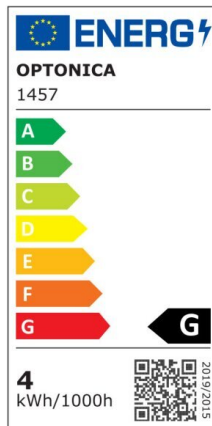

Bombilla led Vela E14 6W 480lm 4500K

Power

6W

Light color

Neutral
White
(NW)

CE

RoHS

Technical specifications

Catalog number	1461
Beam angle	180°
Brand	Optonica
Product Code	SP6-A8
Candela	76 cd
Color Code	845
Color Designation	Neutral White (NW)
Correlated Color Temperature	4500K
Dimmable	No
EAN Code	3800156614611
Energy Consumption	6 kWh/1000h
Energy Efficiency Label	G
Flux	480 lm
FLUX per watt	80lm/W
Input voltage	AC175-265V
Instant On	0.2s
IP	20
Items per box	100
Items per pack	1
Life span	25 000 Hours
Lumen	70%

maintenance at end of service life	
Material	Plastic+Aluminium
On/Off Cycles	25 000x
Operating Frequency	50-60Hz
Power	6W
Power Factor	0.5
Power LED	6W
Ra ≥	80
Size of Box	405x210x235 mm
Size of package	110x40x40 mm
Size of product	37x100 mm
Socket	E14
Temperature	-30°C / +50°C
Warranty	2 Years
Wattage Equivalent	24W
Weight of Product	26 gr.