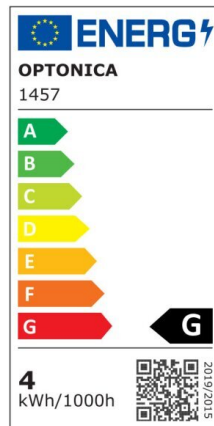

Bombilla led Vela E14 6W 480lm 2700K

Power

6W

Light color

Warm
White
(WW)

CE

RoHS

Technical specifications

Catalog number	1462
Beam angle	180°
Brand	Optonica
Product Code	SP6-A8
Candela	76 cd
Color Code	827
Color Designation	Warm White (WW)
Correlated Color Temperature	2700K
Dimmable	No
EAN Code	3800156614628
Energy Consumption	6 kWh/1000h
Energy Efficiency Label	G
Flux	480 lm
FLUX per watt	80lm/W
Input voltage	AC175-265V
Instant On	0.2s
IP	20
Items per box	100
Items per pack	1
Life span	25 000 Hours
Lumen	70%

maintenance at end of service life	
Material	Plastic+Aluminium
On/Off Cycles	25 000x
Operating Frequency	50-60Hz
Power	6W
Power Factor	0.5
Power LED	6W
Ra ≥	80
Size of Box	405x210x235 mm
Size of package	110x40x40 mm
Size of product	37x100 mm
Socket	E14
Temperature	-30°C / +50°C
Warranty	2 Years
Wattage Equivalent	24W
Weight of Product	26 gr.