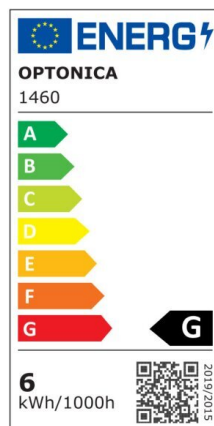

Bombilla led Vela E14 6W 480lm 2700K

Power

6W

Light color

Warm
White
(WW)

CE

RoHS

Technical specifications

Catalog number	1462
Beam angle	180°
Brand	Optonica
Product Code	SP6-A8
Candela	76 cd
Color Code	827
Color Designation	Warm White (WW)
Correlated Color Temperature	2700K
Dimmable	No
EAN Code	3800156614628
Energy Consumption	6 kWh/1000h
Energy Efficiency Label	G
Flux	480 lm
FLUX per watt	80lm/W
Input voltage	AC175-265V
Instant On	0.2s
IP	20
Items per box	100
Items per pack	1
Life span	25 000 Hours
Lumen	70%

maintenance at end of service life	
Material	Plastic+Aluminium
On/Off Cycles	25 000x
Operating Frequency	50-60Hz
Power	6W
Power Factor	0.5
Power LED	6W
Ra ≥	80
Size of Box	405x210x235 mm
Size of package	110x40x40 mm
Size of product	37x100 mm
Socket	E14
Temperature	-30°C / +50°C
Warranty	2 Years
Wattage Equivalent	24W
Weight of Product	26 gr.