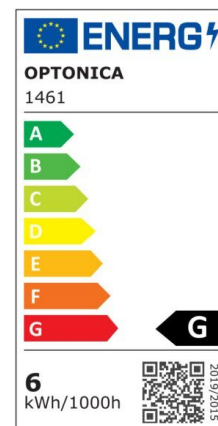

Bombilla led Vela E14 6W 480lm 2700K

Power

6W

Light color

Warm
White
(WW)

CE

RoHS

Technical specifications

Catalog number	1462
Beam angle	180°
Brand	Optonica
Product Code	SP6-A8
Candela	76 cd
Color Code	827
Color Designation	Warm White (WW)
Correlated Color Temperature	2700K
Dimmable	No
EAN Code	3800156614628
Energy Consumption	6 kWh/1000h
Energy Efficiency Label	G
Flux	480 lm
FLUX per watt	80lm/W
Input voltage	AC175-265V
Instant On	0.2s
IP	20
Items per box	100
Items per pack	1
Life span	25 000 Hours
Lumen	70%

maintenance at end of service life	
Material	Plastic+Aluminium
On/Off Cycles	25 000x
Operating Frequency	50-60Hz
Power	6W
Power Factor	0.5
Power LED	6W
Ra ≥	80
Size of Box	405x210x235 mm
Size of package	110x40x40 mm
Size of product	37x100 mm
Socket	E14
Temperature	-30°C / +50°C
Warranty	2 Years
Wattage Equivalent	24W
Weight of Product	26 gr.