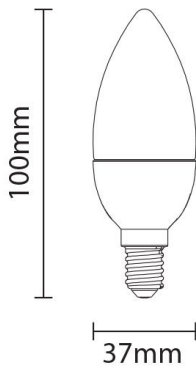

Bombilla led Vela E14 6W 480lm 2700K

Power

6W

Light color

Warm
White
(WW)

CE

RoHS

Technical specifications

Catalog number	1462
Beam angle	180°
Brand	Optonica
Product Code	SP6-A8
Candela	76 cd
Color Code	827
Color Designation	Warm White (WW)
Correlated Color Temperature	2700K
Dimmable	No
EAN Code	3800156614628
Energy Consumption	6 kWh/1000h
Energy Efficiency Label	G
Flux	480 lm
FLUX per watt	80lm/W
Input voltage	AC175-265V
Instant On	0.2s
IP	20
Items per box	100
Items per pack	1
Life span	25 000 Hours
Lumen	70%

maintenance at end of service life	
Material	Plastic+Aluminium
On/Off Cycles	25 000x
Operating Frequency	50-60Hz
Power	6W
Power Factor	0.5
Power LED	6W
Ra ≥	80
Size of Box	405x210x235 mm
Size of package	110x40x40 mm
Size of product	37x100 mm
Socket	E14
Temperature	-30°C / +50°C
Warranty	2 Years
Wattage Equivalent	24W
Weight of Product	26 gr.