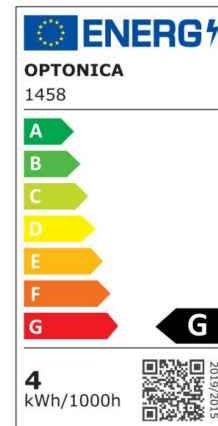

Bombilla led Vela E14 6W 480lm 2700K

Power

6W

Light color

Warm
White
(WW)

CE

RoHS

Technical specifications

Catalog number	1462
Beam angle	180°
Brand	Optonica
Product Code	SP6-A8
Candela	76 cd
Color Code	827
Color Designation	Warm White (WW)
Correlated Color Temperature	2700K
Dimmable	No
EAN Code	3800156614628
Energy Consumption	6 kWh/1000h
Energy Efficiency Label	G
Flux	480 lm
FLUX per watt	80lm/W
Input voltage	AC175-265V
Instant On	0.2s
IP	20
Items per box	100
Items per pack	1
Life span	25 000 Hours
Lumen	70%

maintenance at end of service life	
Material	Plastic+Aluminium
On/Off Cycles	25 000x
Operating Frequency	50-60Hz
Power	6W
Power Factor	0.5
Power LED	6W
Ra ≥	80
Size of Box	405x210x235 mm
Size of package	110x40x40 mm
Size of product	37x100 mm
Socket	E14
Temperature	-30°C / +50°C
Warranty	2 Years
Wattage Equivalent	24W
Weight of Product	26 gr.