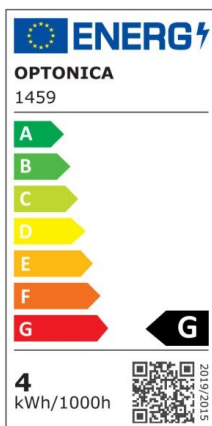

Bombilla led Vela E14 6W 480lm 2700K

Power

6W

Light color

Warm
White
(WW)

CE

RoHS

Technical specifications

Catalog number	1462
Beam angle	180°
Brand	Optonica
Product Code	SP6-A8
Candela	76 cd
Color Code	827
Color Designation	Warm White (WW)
Correlated Color Temperature	2700K
Dimmable	No
EAN Code	3800156614628
Energy Consumption	6 kWh/1000h
Energy Efficiency Label	G
Flux	480 lm
FLUX per watt	80lm/W
Input voltage	AC175-265V
Instant On	0.2s
IP	20
Items per box	100
Items per pack	1
Life span	25 000 Hours
Lumen	70%

maintenance at end of service life	
Material	Plastic+Aluminium
On/Off Cycles	25 000x
Operating Frequency	50-60Hz
Power	6W
Power Factor	0.5
Power LED	6W
Ra ≥	80
Size of Box	405x210x235 mm
Size of package	110x40x40 mm
Size of product	37x100 mm
Socket	E14
Temperature	-30°C / +50°C
Warranty	2 Years
Wattage Equivalent	24W
Weight of Product	26 gr.