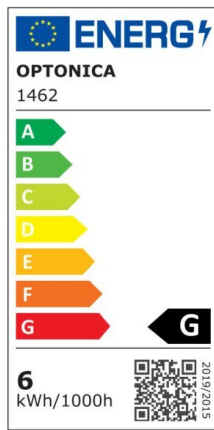

Bombilla led Vela E14 6W 480lm 2700K

Power

6W

Light color

Warm
White
(WW)

CE

RoHS

Technical specifications

Catalog number	1462
Beam angle	180°
Brand	Optonica
Product Code	SP6-A8
Candela	76 cd
Color Code	827
Color Designation	Warm White (WW)
Correlated Color Temperature	2700K
Dimmable	No
EAN Code	3800156614628
Energy Consumption	6 kWh/1000h
Energy Efficiency Label	G
Flux	480 lm
FLUX per watt	80lm/W
Input voltage	AC175-265V
Instant On	0.2s
IP	20
Items per box	100
Items per pack	1
Life span	25 000 Hours
Lumen	70%

maintenance at end of service life	
Material	Plastic+Aluminium
On/Off Cycles	25 000x
Operating Frequency	50-60Hz
Power	6W
Power Factor	0.5
Power LED	6W
Ra ≥	80
Size of Box	405x210x235 mm
Size of package	110x40x40 mm
Size of product	37x100 mm
Socket	E14
Temperature	-30°C / +50°C
Warranty	2 Years
Wattage Equivalent	24W
Weight of Product	26 gr.