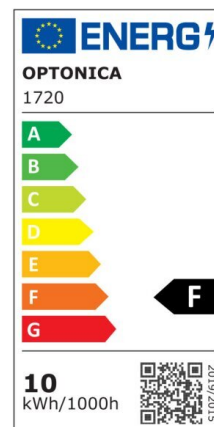

Bombilla led E27 10W A60
950lm 2800K
5 años de garantia

Potencia

10W

Color de luz

Warm
White
(WW)

CE

RoHS

Especificaciones técnicas

Número de catálogo	SP1720
Beam angle	270°
Brand	Optonica
Catalogue number	SP1720
Color Code	828

Color Designation	Warm White (WW)
Correlated Color Temperature	2800K
Dimmable	No
EAN Code	3800156617209
Energy Consumption	10 kWh/1000h
Energy Efficiency Label	A+
Flux	806lm
FLUX per watt	80lm/W
Input voltage	AC175-265V
Instant On	0.1s
IP	20
Items per box	100
Items per pack	1
Life span	25 000 Hours
Lumen maintenance at end of service life	70%
Material	Plastic+Aluminium
Mercury Free	Yes
On/Off Cycles	100 000x
Operating Frequency	50-60Hz
Power	10W
Power Factor	0.5
Power LED	10W
Ra ≥	80
Size of Box	620x320x250 mm
Size of package	118x60x60 mm
Size of product	118x60 mm
Socket	E27
Temperature	-30°C / +50°C
Warranty	5 Years
Wattage Equivalent	65W