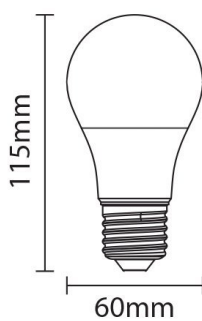

Bombilla led E27 10W A60
950lm 2800K
5 años de garantia

Potencia

10W

Color de luz

Warm
White
(WW)

CE

RoHS

Especificaciones técnicas

Número de catálogo	SP1720
Beam angle	270°
Brand	Optonica
Catalogue number	SP1720
Color Code	828

Color Designation	Warm White (WW)
Correlated Color Temperature	2800K
Dimmable	No
EAN Code	3800156617209
Energy Consumption	10 kWh/1000h
Energy Efficiency Label	A+
Flux	806lm
FLUX per watt	80lm/W
Input voltage	AC175-265V
Instant On	0.1s
IP	20
Items per box	100
Items per pack	1
Life span	25 000 Hours
Lumen maintenance at end of service life	70%
Material	Plastic+Aluminium
Mercury Free	Yes
On/Off Cycles	100 000x
Operating Frequency	50-60Hz
Power	10W
Power Factor	0.5
Power LED	10W
Ra ≥	80
Size of Box	620x320x250 mm
Size of package	118x60x60 mm
Size of product	118x60 mm
Socket	E27
Temperature	-30°C / +50°C
Warranty	5 Years
Wattage Equivalent	65W

Weight of Product

60 gr.