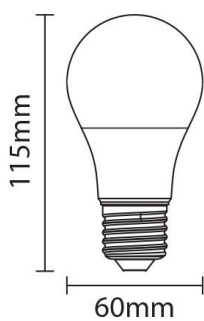

## Bombilla led E27 12w A60 1055lm 2800K 5 años de garantia

Potencia

12W

Color de luz

Warm  
White  
(WW)

CE

RoHS

## Especificaciones técnicas

Número de catálogo	SP1723
Beam angle	270°
Brand	Optonica
Catalogue number	SP1723
Color Code	828

Color Designation	Warm White (WW)
Correlated Color Temperature	2800K
Dimmable	No
EAN Code	3800156617230
Energy Consumption	12 kWh/1000h
Energy Efficiency Label	A+
Flux	1055 lm
FLUX per watt	88lm/W
Input voltage	AC175-265V
Instant On	0.2s
IP	20
Items per box	100
Items per pack	1
Life span	25 000 Hours
Lumen maintenance at end of service life	70%
Material	Plastic+Aluminium
Mercury Free	Yes
On/Off Cycles	100 000x
Operating Frequency	50-60Hz
Power	12W
Power Factor	0.5
Power LED	12W
Ra ≥	80
Size of Box	620x320x250 mm
Size of package	118x60x60 mm
Size of product	118x60 mm
Socket	E27
Temperature	-30°C / +50°C
Warranty	5 Years
Wattage Equivalent	75W

Weight of Product

60 gr.