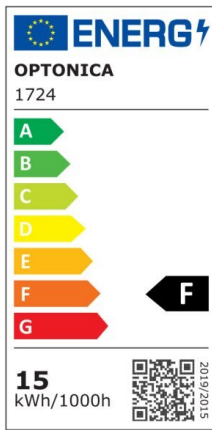

Bombilla led E27 15W A65 1320lm 6000K 5 años de garantia

Power

15W

Light color

White
Light
(WH)

CE

RoHS

Datos tecnicos

Catalog number	1724
Beam angle	270°
Brand	Optonica
Product Code	SP15-A6
Color Code	860
Color Designation	White Light (WH)
Correlated Color Temperature	6000K
Dimmable	No
EAN Code	3800156617247
Energy Consumption	15 kWh/1000h
Energy Efficiency Label	F
Flux	1320 lm
FLUX per watt	88lm/W
Input voltage	AC175-265V

Instant On	0.2s
IP	20
Items per box	100
Items per pack	1
Life span	25 000 Hours
Lumen maintenance at end of service life	70%
Material	Plastic+Aluminium
On/Off Cycles	25 000x
Operating Frequency	50-60Hz
Power	15W
Power Factor	0.5
Power LED	15W
Ra ≥	80
Size of Box	670x345x290 mm
Size of package	135x65x65 mm
Size of product	133x65 mm
Socket	E27
Temperature	-30°C / +50°C
Warranty	5 Years
Wattage Equivalent	90W
Weight of Product	75gr.