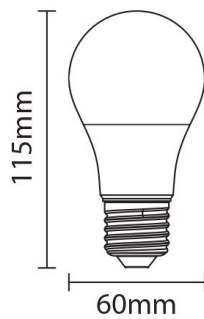

Bombilla led E27 15W A65 1320lm 6000K 5 años de garantia

Power

15W

Light color

White
Light
(WH)

CE

RoHS

Datos tecnicos

Catalog number	1724
Beam angle	270°
Brand	Optonica
Product Code	SP15-A6
Color Code	860
Color Designation	White Light (WH)
Correlated Color Temperature	6000K
Dimmable	No
EAN Code	3800156617247
Energy Consumption	15 kWh/1000h
Energy Efficiency Label	F
Flux	1320 lm
FLUX per watt	88lm/W
Input voltage	AC175-265V

Instant On	0.2s
IP	20
Items per box	100
Items per pack	1
Life span	25 000 Hours
Lumen maintenance at end of service life	70%
Material	Plastic+Aluminium
On/Off Cycles	25 000x
Operating Frequency	50-60Hz
Power	15W
Power Factor	0.5
Power LED	15W
Ra ≥	80
Size of Box	670x345x290 mm
Size of package	135x65x65 mm
Size of product	133x65 mm
Socket	E27
Temperature	-30°C / +50°C
Warranty	5 Years
Wattage Equivalent	90W
Weight of Product	75gr.