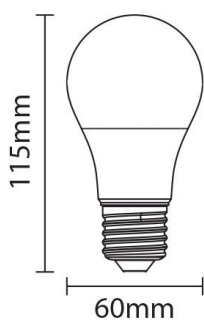

## Bombilla led E27 15W A65 1320lm 4500K 5 años de garantia

Power

15W

Light color

Neutral  
White  
(NW)

CE

RoHS

## Datos tecnicos

Catalog number	1725
Beam angle	270°
Brand	Optonica
Product Code	SP15-A6
Color Code	845
Color Designation	Neutral White (NW)
Correlated Color Temperature	4500K
Dimmable	No
EAN Code	3800156617254
Energy Consumption	15 kWh/1000h
Energy Efficiency Label	F
Flux	1500 lm
FLUX per watt	100lm/W
Input voltage	AC175-265V

Instant On	0.2s
IP	20
Items per box	100
Items per pack	1
Life span	25 000 Hours
Lumen maintenance at end of service life	70%
Material	Plastic+Aluminium
On/Off Cycles	25 000x
Operating Frequency	50-60Hz
Power	15W
Power Factor	0.5
Power LED	15W
Ra ≥	80
Size of Box	670x345x290 mm
Size of package	135x65x65 mm
Size of product	133x65 mm
Socket	E27
Temperature	-30°C / +50°C
Warranty	5 Years
Wattage Equivalent	100W
Weight of Product	75gr.