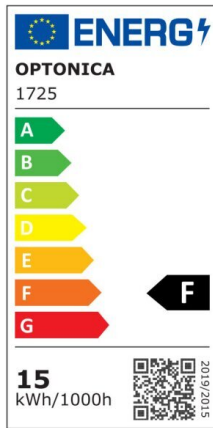

## Bombilla led E27 15W A65 1320lm 4500K 5 años de garantia

Power

15W

Light color

Neutral  
White  
(NW)

CE

RoHS

## Datos tecnicos

Catalog number	1725
Beam angle	270°
Brand	Optonica
Product Code	SP15-A6
Color Code	845
Color Designation	Neutral White (NW)
Correlated Color Temperature	4500K
Dimmable	No
EAN Code	3800156617254
Energy Consumption	15 kWh/1000h
Energy Efficiency Label	F
Flux	1500 lm
FLUX per watt	100lm/W
Input voltage	AC175-265V

Instant On	0.2s
IP	20
Items per box	100
Items per pack	1
Life span	25 000 Hours
Lumen maintenance at end of service life	70%
Material	Plastic+Aluminium
On/Off Cycles	25 000x
Operating Frequency	50-60Hz
Power	15W
Power Factor	0.5
Power LED	15W
Ra ≥	80
Size of Box	670x345x290 mm
Size of package	135x65x65 mm
Size of product	133x65 mm
Socket	E27
Temperature	-30°C / +50°C
Warranty	5 Years
Wattage Equivalent	100W
Weight of Product	75gr.