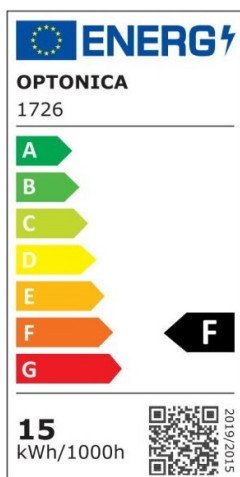

Bombilla led E27 15W A65  
1320lm 2800K  
5 años de garantia

Power

15W

Light color

Neutral  
White  
(NW)

CE

RoHS

## Datos tecnicos

Catalog number	1726
Beam angle	270°
Brand	Optonica
Product Code	SP15-A6
Color Code	828
Color Designation	Warm white
Correlated Color Temperature	2800K
Dimmable	No
EAN Code	3800156617261
Energy Consumption	15 kWh/1000h
Energy Efficiency Label	F
Flux	1500 lm
FLUX per watt	100lm/W
Input voltage	AC175-265V

Instant On	0.2s
IP	20
Items per box	100
Items per pack	1
Life span	25 000 Hours
Lumen maintenance at end of service life	70%
Material	Plastic+Aluminium
On/Off Cycles	25 000x
Operating Frequency	50-60Hz
Power	15W
Power Factor	0.5
Power LED	15W
Ra ≥	80
Size of Box	670x345x290 mm
Size of package	135x65x65 mm
Size of product	133x65 mm
Socket	E27
Temperature	-30°C / +50°C
Warranty	5 Years
Wattage Equivalent	100W
Weight of Product	75gr.