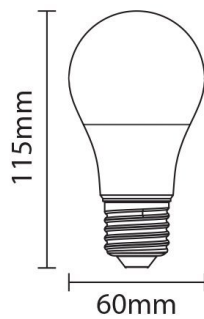

Bombilla led E27 15W A65  
1320lm 2800K  
5 años de garantia

Power

15W

Light color

Neutral  
White  
(NW)

CE

RoHS

## Datos tecnicos

Catalog number	1726
Beam angle	270°
Brand	Optonica
Product Code	SP15-A6
Color Code	828
Color Designation	Warm white
Correlated Color Temperature	2800K
Dimmable	No
EAN Code	3800156617261
Energy Consumption	15 kWh/1000h
Energy Efficiency Label	F
Flux	1500 lm
FLUX per watt	100lm/W
Input voltage	AC175-265V

Instant On	0.2s
IP	20
Items per box	100
Items per pack	1
Life span	25 000 Hours
Lumen maintenance at end of service life	70%
Material	Plastic+Aluminium
On/Off Cycles	25 000x
Operating Frequency	50-60Hz
Power	15W
Power Factor	0.5
Power LED	15W
Ra ≥	80
Size of Box	670x345x290 mm
Size of package	135x65x65 mm
Size of product	133x65 mm
Socket	E27
Temperature	-30°C / +50°C
Warranty	5 Years
Wattage Equivalent	100W
Weight of Product	75gr.