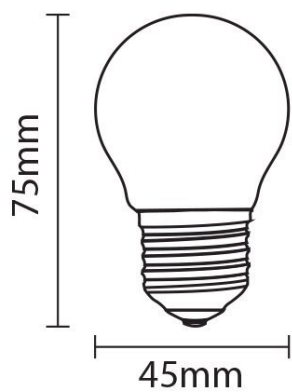

Bombilla led E27 G45 6W  
480lm 4500K

Power

6W

Light color

White  
Light  
(WH)

CE

RoHS

# Technical specifications

Catalog number	1740
Beam angle	180°
Body Color	White
Brand	Optonica
Product Code	SP6-A8
Color Code	845
Color Designation	Blanco neutro
Correlated Color Temperature	4500K
Dimmable	No
EAN Code	3800156617407
Energy Consumption	6 kWh/1000h
Energy Efficiency Label	G
Flux	480 lm
FLUX per watt	80lm/W
Input voltage	AC175-265V
Instant On	0.1s
IP	20
Items per box	100
Items per pack	1
Life span	25 000 Hours
Lumen maintenance at end of service life	70%
Material	Plastic+Aluminium
Mercury Free	Yes
On/Off Cycles	25 000x
Operating Frequency	50-60Hz
Power	6W
Power Factor	0.5

Power LED	6W
Ra ≥	80
Size of Box	480x250x190 mm
Size of package	85x45x45 mm
Size of product	φ45x75 mm
Socket	E27
Temperature	-30°C / +50°C
Warranty	5 Years
Wattage Equivalent	40W
Weight of Product	40 gr.