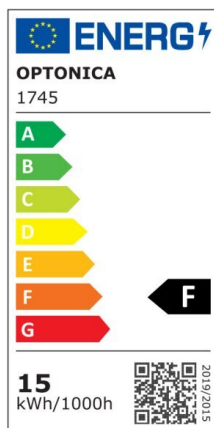

Bombilla led E27 15W G125 1320lm 6000K 5 años de garantia

Power

15W

Light color

White
Light
(WH)

CE

RoHS

Technical specifications

Catalog number	1745
Beam angle	270°
Body Color	White
Brand	Optonica
Product Code	SP15-A6

Color Code	860
Color Designation	White Light (WH)
Correlated Color Temperature	6000K
Dimmable	No
EAN Code	3800156617452
Energy Consumption	15 kWh/1000h
Energy Efficiency Label	F
Flux	1320 lm
FLUX per watt	88lm/W
Input voltage	AC175-265V
Instant On	0.1s
IP	20
Items per box	100
Items per pack	1
Life span	35 000 Hours
Lumen maintenance at end of service life	70%
Material	Plastic+Aluminium
On/Off Cycles	25 000x
Operating Frequency	50-60Hz
Power	15W
Power Factor	0.5
Power LED	15W
Ra ≥	80
Size of package	160x120x120 mm
Size of product	φ125x158 mm
Socket	E27
Temperature	-30°C / +50°C
Warranty	5 Years
Wattage Equivalent	90W
Weight of Product	210 gr.