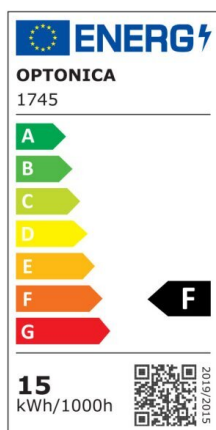

Bombilla led E27 15W G125 1320lm 4500K 5 años de garantia

Power

15W

Light color

Neutral
White
(NW)

CE

RoHS

Technical specifications

Catalog number	1746
Beam angle	270°
Body Color	White
Brand	Optonica
Product Code	SP15-A6

Color Code	845
Color Designation	Neutral White (NW)
Correlated Color Temperature	4500K
Dimmable	No
EAN Code	3800156617469
Energy Consumption	15 kWh/1000h
Energy Efficiency Label	F
Flux	1320 lm
FLUX per watt	88lm/W
Input voltage	AC175-265V
Instant On	0.1s
IP	20
Items per box	100
Items per pack	1
Life span	35 000 Hours
Lumen maintenance at end of service life	70%
Material	Plastic+Aluminium
On/Off Cycles	25 000x
Operating Frequency	50-60Hz
Power	15W
Power Factor	0.5
Power LED	15W
Ra \geq	80
Size of package	160x120x120 mm
Size of product	ϕ 125x158 mm
Socket	E27
Temperature	-30°C / +50°C
Warranty	5 Years
Wattage Equivalent	90W
Weight of Product	210 gr.