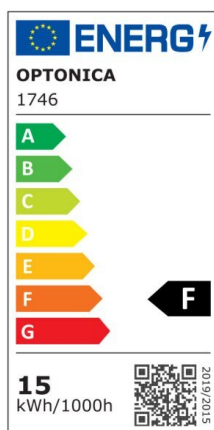

Bombilla led E27 15W G125 1320lm 4500K 5 años de garantia

Power

15W

Light color

Neutral
White
(NW)

CE

RoHS

Technical specifications

Catalog number	1746
Beam angle	270°
Body Color	White
Brand	Optonica
Product Code	SP15-A6

Color Code	845
Color Designation	Neutral White (NW)
Correlated Color Temperature	4500K
Dimmable	No
EAN Code	3800156617469
Energy Consumption	15 kWh/1000h
Energy Efficiency Label	F
Flux	1320 lm
FLUX per watt	88lm/W
Input voltage	AC175-265V
Instant On	0.1s
IP	20
Items per box	100
Items per pack	1
Life span	35 000 Hours
Lumen maintenance at end of service life	70%
Material	Plastic+Aluminium
On/Off Cycles	25 000x
Operating Frequency	50-60Hz
Power	15W
Power Factor	0.5
Power LED	15W
Ra \geq	80
Size of package	160x120x120 mm
Size of product	ϕ 125x158 mm
Socket	E27
Temperature	-30°C / +50°C
Warranty	5 Years
Wattage Equivalent	90W
Weight of Product	210 gr.