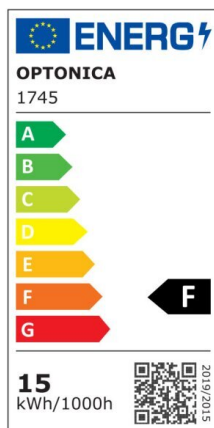

Bombilla led E27 15W G125 1320lm 2700K 5 años de garantia

Power

15W

Light color

Warm
White
(WW)

CE

RoHS

Technical specifications

Catalog number	1747
Beam angle	270°
Body Color	White
Brand	Optonica
Product Code	SP15-A6

Color Code	828
Color Designation	Warm White (WW)
Correlated Color Temperature	2700K
Dimmable	No
EAN Code	3800156617476
Energy Consumption	15 kWh/1000h
Energy Efficiency Label	F
Flux	1320 lm
FLUX per watt	88lm/W
Input voltage	AC175-265V
Instant On	0.1s
IP	20
Items per box	100
Items per pack	1
Life span	35 000 Hours
Lumen maintenance at end of service life	70%
Material	Plastic+Aluminium
On/Off Cycles	25 000x
Operating Frequency	50-60Hz
Power	15W
Power Factor	0.5
Power LED	15W
Ra ≥	80
Size of package	160x120x120 mm
Size of product	φ125x158 mm
Socket	E27
Temperature	-30°C / +50°C
Warranty	5 Years
Wattage Equivalent	90W
Weight of Product	210 gr.