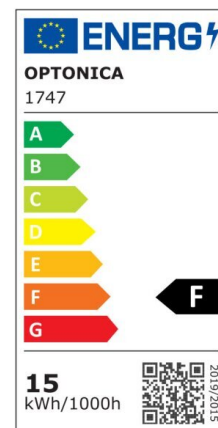

Bombilla led E27 15W G125 1320lm 2700K 5 años de garantia

Power

15W

Light color

Warm
White
(WW)

CE

RoHS

Technical specifications

Catalog number	1747
Beam angle	270°
Body Color	White
Brand	Optonica
Product Code	SP15-A6

Color Code	828
Color Designation	Warm White (WW)
Correlated Color Temperature	2700K
Dimmable	No
EAN Code	3800156617476
Energy Consumption	15 kWh/1000h
Energy Efficiency Label	F
Flux	1320 lm
FLUX per watt	88lm/W
Input voltage	AC175-265V
Instant On	0.1s
IP	20
Items per box	100
Items per pack	1
Life span	35 000 Hours
Lumen maintenance at end of service life	70%
Material	Plastic+Aluminium
On/Off Cycles	25 000x
Operating Frequency	50-60Hz
Power	15W
Power Factor	0.5
Power LED	15W
Ra ≥	80
Size of package	160x120x120 mm
Size of product	φ125x158 mm
Socket	E27
Temperature	-30°C / +50°C
Warranty	5 Years
Wattage Equivalent	90W
Weight of Product	210 gr.