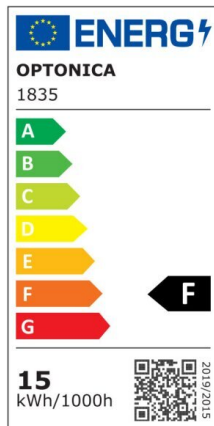

Bombilla led E27 15W A65 1200lm 6000K

Power

15W

Light color

White
Light
(WH)

CE

RoHS

Datos tecnicos

| | |
|--|-------------------|
| Catalog number | 1835 |
| Beam angle | 270° |
| Brand | Optonica |
| Product Code | SP15-A6 |
| Color Code | 860 |
| Color Designation | White Light (WH) |
| Correlated Color Temperature | 6000K |
| Dimmable | No |
| EAN Code | 3800156618350 |
| Energy Consumption | 15 kWh/1000h |
| Energy Efficiency Label | F |
| Flux | 1500 lm |
| FLUX per watt | 100lm/W |
| Input voltage | AC175-265V |
| Instant On | 0.2s |
| IP | 20 |
| Items per box | 100 |
| Items per pack | 1 |
| Life span | 25 000 Hours |
| Lumen maintenance at end of service life | 70% |
| Material | Plastic+Aluminium |
| On/Off Cycles | 25 000x |
| Operating Frequency | 50-60Hz |
| Power | 15W |
| Power Factor | 0.5 |
| Power LED | 15W |
| Ra ≥ | 80 |

| | |
|--------------------|---------------|
| Size of Box | 630x320x255 |
| Size of package | 65x60x118 |
| Size of product | Φ60x120 mm |
| Socket | E27 |
| Temperature | -30°C / +50°C |
| Warranty | 2 Years |
| Wattage Equivalent | 100W |
| Weight of Product | 85 gr. |