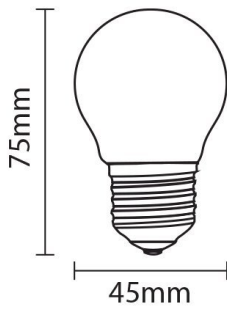

Bombilla led E27 G45 4W 320lm 2800K

Power

4W

Light color

Warm
White
(WW)

CE

RoHS

Technical specifications

Catalog number	1840
Beam angle	240°
Brand	Optonica
Product Code	SP4-A5
Color Code	827
Color Designation	Warm White (WW)
Correlated Color Temperature	2700K
Dimmable	No
EAN Code	3800156618404
Energy Consumption	4 kWh/1000h
Energy Efficiency Label	G
Flux	320 lm
FLUX per watt	80lm/W
Input voltage	AC175-265V
Instant On	0.2s
IP	20
Items per box	100
Items per pack	1
Life span	25 000 Hours
Lumen maintenance at end of service life	70%

Material	Plastic+Aluminium
On/Off Cycles	25 000x
Operating Frequency	50-60Hz
Power	4W
Power Factor	0.5
Power LED	4W
Ra ≥	80
Size of Box	485x250x195 mm
Size of package	90x45x45 mm
Size of product	45x78 mm
Socket	E27
Temperature	-30°C / +50°C
Warranty	2 Years
Wattage Equivalent	32W
Weight of Product	50 gr.