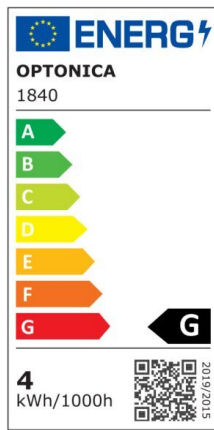

Bombilla led E27 G45 4W 320lm 2800K

Power

4W

Light color

Warm
White
(WW)

CE

RoHS

Technical specifications

Catalog number	1840
Beam angle	240°
Brand	Optonica
Product Code	SP4-A5
Color Code	827
Color Designation	Warm White (WW)
Correlated Color Temperature	2700K
Dimmable	No
EAN Code	3800156618404
Energy Consumption	4 kWh/1000h
Energy Efficiency Label	G
Flux	320 lm
FLUX per watt	80lm/W
Input voltage	AC175-265V
Instant On	0.2s
IP	20
Items per box	100
Items per pack	1
Life span	25 000 Hours
Lumen maintenance at end of service life	70%

Material	Plastic+Aluminium
On/Off Cycles	25 000x
Operating Frequency	50-60Hz
Power	4W
Power Factor	0.5
Power LED	4W
Ra ≥	80
Size of Box	485x250x195 mm
Size of package	90x45x45 mm
Size of product	45x78 mm
Socket	E27
Temperature	-30°C / +50°C
Warranty	2 Years
Wattage Equivalent	32W
Weight of Product	50 gr.