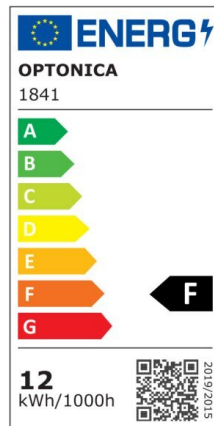

Bombilla led G95 E27 12W 1155lm 6000K

Power

12W

Light color

White
Light
(WH)

Datos tecnicos

Catalog number	1841
Beam angle	270°
Brand	Optonica
Product Code	SP12-A4
Color Code	860
Color Designation	White Light (WH)
Correlated Color Temperature	6000K
Dimmable	No
EAN Code	3800156618411
Energy Consumption	12 kWh/1000h
Energy Efficiency Label	F
Flux	1155 lm
FLUX per watt	96lm/W
Input voltage	AC175-265V
Instant On	0.2s
IP	20
Items per box	50
Items per pack	1
Life span	25 000 Hours
Lumen maintenance at end of service life	70%
Material	Plastic+Aluminium
On/Off Cycles	25 000x
Operating Frequency	50-60Hz
Power	12W
Power Factor	0.5
Power LED	12W
Ra ≥	80

Size of Box	495x210x290 mm
Size of package	140x95x95 mm
Size of product	95x138 mm
Socket	E27
Temperature	-30°C / +50°C
Warranty	2 Years
Wattage Equivalent	75W
Weight of Product	140 gr.