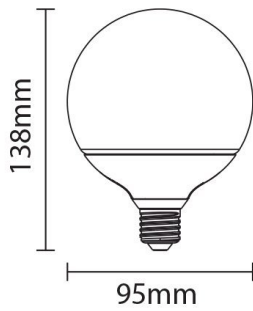

Bombilla led G95 E27 12W 1155lm 6000K

Power

12W

Light color

White
Light
(WH)

Datos tecnicos

Catalog number	1841
Beam angle	270°
Brand	Optonica
Product Code	SP12-A4
Color Code	860
Color Designation	White Light (WH)
Correlated Color Temperature	6000K
Dimmable	No
EAN Code	3800156618411
Energy Consumption	12 kWh/1000h
Energy Efficiency Label	F
Flux	1155 lm
FLUX per watt	96lm/W
Input voltage	AC175-265V
Instant On	0.2s
IP	20
Items per box	50
Items per pack	1
Life span	25 000 Hours
Lumen maintenance at end of service life	70%
Material	Plastic+Aluminium
On/Off Cycles	25 000x
Operating Frequency	50-60Hz
Power	12W
Power Factor	0.5
Power LED	12W
Ra ≥	80

Size of Box	495x210x290 mm
Size of package	140x95x95 mm
Size of product	95x138 mm
Socket	E27
Temperature	-30°C / +50°C
Warranty	2 Years
Wattage Equivalent	75W
Weight of Product	140 gr.